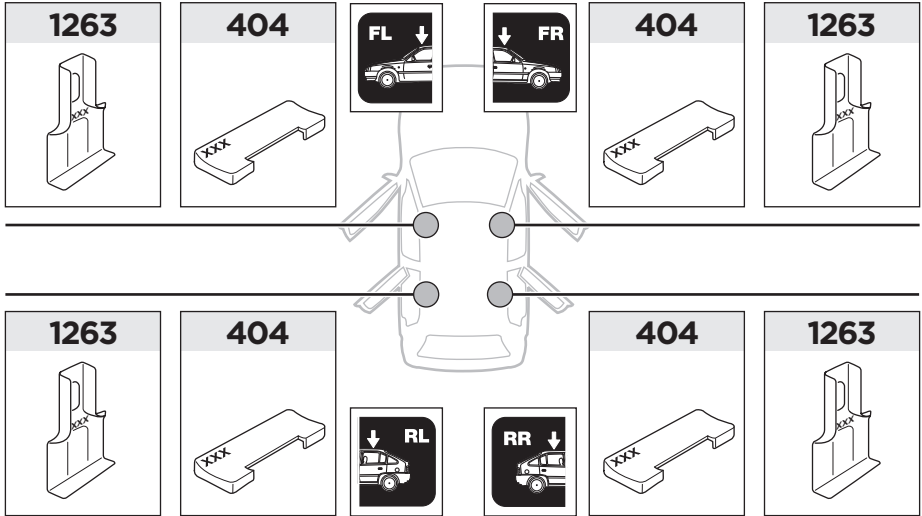

Thule Rapid System Kit 1729

> Instructions

LAND ROVER Range Rover, 5-dr SUV, 13-

ISO 11154-E

141729

C.20130319
519-1729-01

Bring your life
thule.com

x1

x1

1

	X (scale)	X (mm)	X (inch)
LAND ROVER Range Rover, 5-dr SUV, 13-	59,5	1246	49

	Y (scale)	Y (mm)	Y (inch)
LAND ROVER Range Rover, 5-dr SUV, 13-	59	1241	48 ⁷ / ₈

2

LAND ROVER Range Rover, 5-dr SUV, 13-

3

	W (mm)	Z (mm)	W (inch)	Z (inch)
LAND ROVER Range Rover, 5-dr SUV, 13-	320	750	12 ⁵/₈	29 ¹/₂