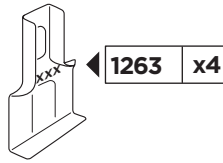

Thule Rapid System Kit 1729

> Instructions

LAND ROVER Range Rover, 5-dr SUV, 13-

ISO 11154-E

141729

C.20130319
519-1729-01

Bring your life
thule.com

x1

x1

1

	X (scale)	X (mm)	X (inch)
LAND ROVER Range Rover, 5-dr SUV, 13-	59,5	1246	49

	Y (scale)	Y (mm)	Y (inch)
LAND ROVER Range Rover, 5-dr SUV, 13-	59	1241	48 ⁷ / ₈

2

LAND ROVER Range Rover, 5-dr SUV, 13-

3

	W (mm)	Z (mm)	W (inch)	Z (inch)
LAND ROVER Range Rover, 5-dr SUV, 13-	320	750	12 ⁵/₈	29 ¹/₂