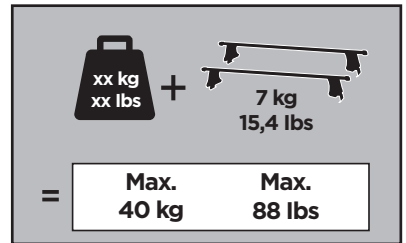

Thule Rapid System Kit 1729

> Instructions

LAND ROVER Range Rover, 5-dr SUV, 13-

ISO 11154-E

141729

C.20130319
519-1729-01

Bring your life
thule.com

x1

x1

1

	X (scale)	X (mm)	X (inch)
LAND ROVER Range Rover, 5-dr SUV, 13-	59,5	1246	49

	Y (scale)	Y (mm)	Y (inch)
LAND ROVER Range Rover, 5-dr SUV, 13-	59	1241	48 ⁷ / ₈

2

LAND ROVER Range Rover, 5-dr SUV, 13-

3

	W (mm)	Z (mm)	W (inch)	Z (inch)
LAND ROVER Range Rover, 5-dr SUV, 13-	320	750	12 ⁵/₈	29 ¹/₂