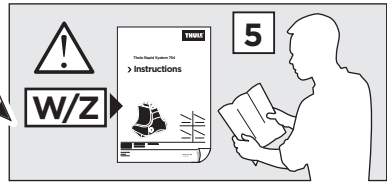

x1

1

	X (scale)	X (mm)	X (inch)
LAND ROVER Range Rover, 5-dr SUV, 13-	59,5	1246	49

	Y (scale)	Y (mm)	Y (inch)
LAND ROVER Range Rover, 5-dr SUV, 13-	59	1241	48 ⁷ / ₈

2

LAND ROVER Range Rover, 5-dr SUV, 13-

3

	W (mm)	Z (mm)	W (inch)	Z (inch)
LAND ROVER Range Rover, 5-dr SUV, 13-	320	750	12 ⁵/₈	29 ¹/₂