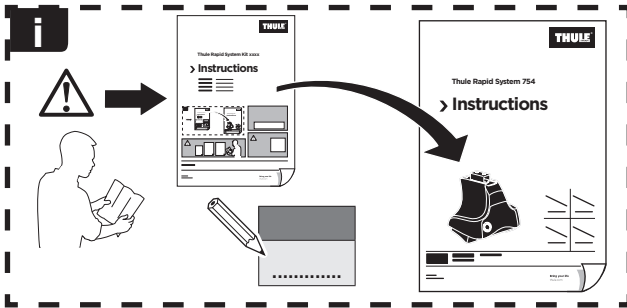

Thule Rapid System Kit 1493

> Instructions

SEAT Ibiza, 3-dr Hatchback, 08-17*

SEAT Ibiza, 5-dr Hatchback, 08-17

* Without glassroof

xx kg xx lbs	+		7 kg 15,4 lbs	=	Max. 50 kg 110 lbs
SEAT Ibiza, 3-dr Hatchback, 08-17*					
SEAT Ibiza, 5-dr Hatchback, 08-17					Max. 60 kg 132 lbs

ISO 11154-E

1

	X (scale)	X (mm)	X (inch)
SEAT Ibiza , 3-dr Hatchback, 08-17*	36,5	1016	40
SEAT Ibiza , 5-dr Hatchback, 08-17	37	1021	40 1/4

	Y (scale)	Y (mm)	Y (inch)
SEAT Ibiza , 3-dr Hatchback, 08-17*	26,5	916	36 1/8
SEAT Ibiza , 5-dr Hatchback, 08-17	29,5	946	37 1/4

2

SEAT Ibiza, 3-dr Hatchback, 08-17*

SEAT Ibiza, 5-dr Hatchback, 08-17

3

	W (mm)	Z (mm)	W (inch)	Z (inch)
SEAT Ibiza, 3-dr Hatchback, 08-17*	195	780	7 ⁵/₈	30 ³/₄
SEAT Ibiza, 5-dr Hatchback, 08-17	190	725	7 ¹/₂	28 ¹/₂