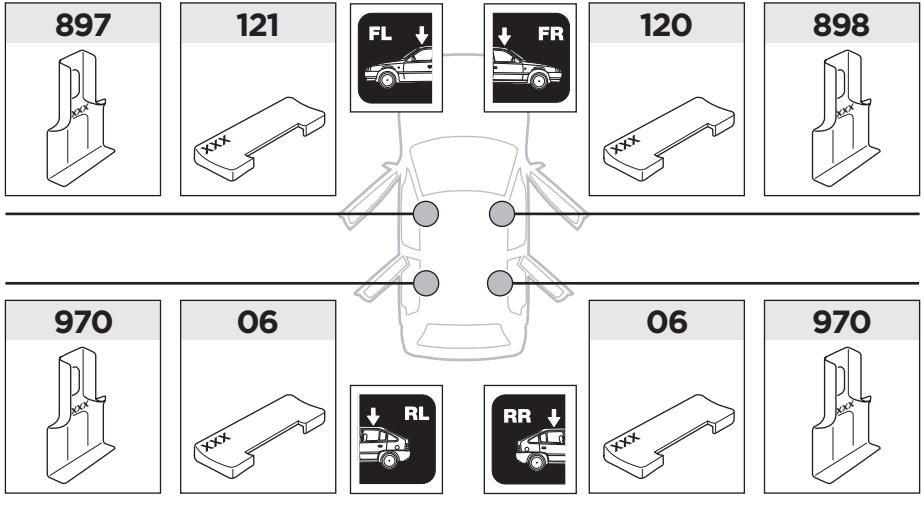

ISO 11154-E

1

	X (scale)	X (mm)	X (inch)
SEAT Ibiza , 3-dr Hatchback, 08-17*	36,5	1016	40
SEAT Ibiza , 5-dr Hatchback, 08-17	37	1021	40 1/4

	Y (scale)	Y (mm)	Y (inch)
SEAT Ibiza , 3-dr Hatchback, 08-17*	26,5	916	36 1/8
SEAT Ibiza , 5-dr Hatchback, 08-17	29,5	946	37 1/4

2

SEAT Ibiza, 3-dr Hatchback, 08-17*

SEAT Ibiza, 5-dr Hatchback, 08-17

3

	W (mm)	Z (mm)	W (inch)	Z (inch)
SEAT Ibiza, 3-dr Hatchback, 08-17*	195	780	7 ⁵/₈	30 ³/₄
SEAT Ibiza, 5-dr Hatchback, 08-17	190	725	7 ¹/₂	28 ¹/₂