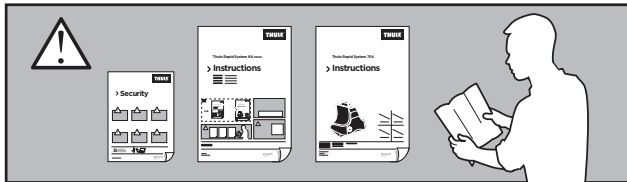

Thule Rapid System Kit 1493

> Instructions

SEAT Ibiza, 3-dr Hatchback, 08-17*

SEAT Ibiza, 5-dr Hatchback, 08-17

* Without glassroof

xx kg xx lbs	+		7 kg 15,4 lbs	=	Max. 50 kg 110 lbs
SEAT Ibiza, 3-dr Hatchback, 08-17*					
SEAT Ibiza, 5-dr Hatchback, 08-17					Max. 60 kg 132 lbs

ISO 11154-E

1

	X (scale)	X (mm)	X (inch)
SEAT Ibiza , 3-dr Hatchback, 08-17*	36,5	1016	40
SEAT Ibiza , 5-dr Hatchback, 08-17	37	1021	40 1/4

	Y (scale)	Y (mm)	Y (inch)
SEAT Ibiza , 3-dr Hatchback, 08-17*	26,5	916	36 1/8
SEAT Ibiza , 5-dr Hatchback, 08-17	29,5	946	37 1/4