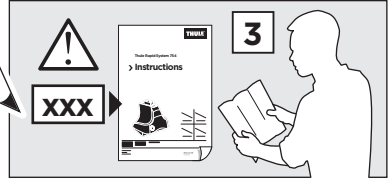

2

SEAT Ibiza, 3-dr Hatchback, 08-17*

SEAT Ibiza, 5-dr Hatchback, 08-17