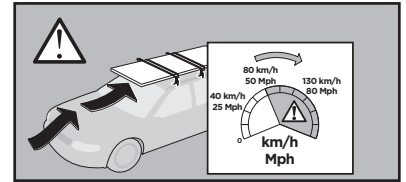

Thule Rapid System Kit 1493

> Instructions

SEAT Ibiza, 3-dr Hatchback, 08-17*

SEAT Ibiza, 5-dr Hatchback, 08-17

* Without glassroof

xx kg xx lbs	+		7 kg 15,4 lbs	=	Max. 50 kg 110 lbs
SEAT Ibiza, 3-dr Hatchback, 08-17*					
SEAT Ibiza, 5-dr Hatchback, 08-17					Max. 60 kg 132 lbs

ISO 11154-E

1

	X (scale)	X (mm)	X (inch)
SEAT Ibiza , 3-dr Hatchback, 08-17*	36,5	1016	40
SEAT Ibiza , 5-dr Hatchback, 08-17	37	1021	40 1/4

	Y (scale)	Y (mm)	Y (inch)
SEAT Ibiza , 3-dr Hatchback, 08-17*	26,5	916	36 1/8
SEAT Ibiza , 5-dr Hatchback, 08-17	29,5	946	37 1/4