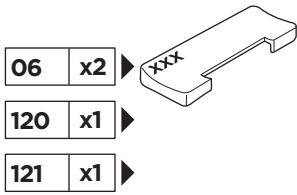

Thule Rapid System Kit 1493

> Instructions

SEAT Ibiza, 3-dr Hatchback, 08-17*

SEAT Ibiza, 5-dr Hatchback, 08-17

* Without glassroof

xx kg xx lbs	+		7 kg 15,4 lbs	=	Max. 50 kg 110 lbs
SEAT Ibiza, 3-dr Hatchback, 08-17*					
SEAT Ibiza, 5-dr Hatchback, 08-17					Max. 60 kg 132 lbs

ISO 11154-E

1

	X (scale)	X (mm)	X (inch)
SEAT Ibiza , 3-dr Hatchback, 08-17*	36,5	1016	40
SEAT Ibiza , 5-dr Hatchback, 08-17	37	1021	40 1/4

	Y (scale)	Y (mm)	Y (inch)
SEAT Ibiza , 3-dr Hatchback, 08-17*	26,5	916	36 1/8
SEAT Ibiza , 5-dr Hatchback, 08-17	29,5	946	37 1/4

2

SEAT Ibiza, 3-dr Hatchback, 08-17*

SEAT Ibiza, 5-dr Hatchback, 08-17

3

	W (mm)	Z (mm)	W (inch)	Z (inch)
SEAT Ibiza, 3-dr Hatchback, 08-17*	195	780	7 ⁵/₈	30 ³/₄
SEAT Ibiza, 5-dr Hatchback, 08-17	190	725	7 ¹/₂	28 ¹/₂