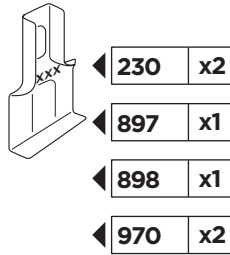

Thule Rapid System Kit 1493

> Instructions

SEAT Ibiza, 3-dr Hatchback, 08-17*

SEAT Ibiza, 5-dr Hatchback, 08-17

* Without glassroof

xx kg xx lbs	+		7 kg 15,4 lbs	=	Max. 50 kg 110 lbs
SEAT Ibiza, 3-dr Hatchback, 08-17*					
SEAT Ibiza, 5-dr Hatchback, 08-17					Max. 60 kg 132 lbs

ISO 11154-E

1

	X (scale)	X (mm)	X (inch)
SEAT Ibiza , 3-dr Hatchback, 08-17*	36,5	1016	40
SEAT Ibiza , 5-dr Hatchback, 08-17	37	1021	40 1/4

	Y (scale)	Y (mm)	Y (inch)
SEAT Ibiza , 3-dr Hatchback, 08-17*	26,5	916	36 1/8
SEAT Ibiza , 5-dr Hatchback, 08-17	29,5	946	37 1/4

2

SEAT Ibiza, 3-dr Hatchback, 08-17*

SEAT Ibiza, 5-dr Hatchback, 08-17

3

	W (mm)	Z (mm)	W (inch)	Z (inch)
SEAT Ibiza, 3-dr Hatchback, 08-17*	195	780	7 ⁵/₈	30 ³/₄
SEAT Ibiza, 5-dr Hatchback, 08-17	190	725	7 ¹/₂	28 ¹/₂