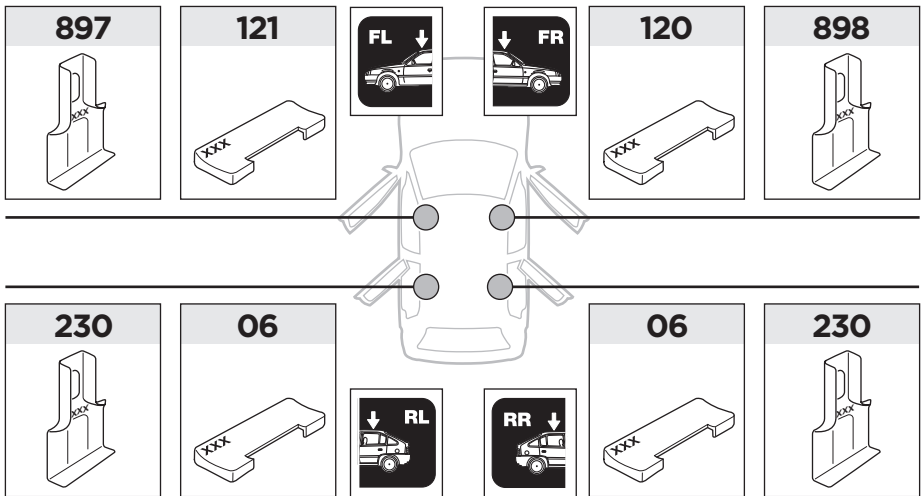

ISO 11154-E

1

	X (scale)	X (mm)	X (inch)
SEAT Ibiza , 3-dr Hatchback, 08-17*	36,5	1016	40
SEAT Ibiza , 5-dr Hatchback, 08-17	37	1021	40 1/4

	Y (scale)	Y (mm)	Y (inch)
SEAT Ibiza , 3-dr Hatchback, 08-17*	26,5	916	36 1/8
SEAT Ibiza , 5-dr Hatchback, 08-17	29,5	946	37 1/4

2

SEAT Ibiza, 3-dr Hatchback, 08-17*

SEAT Ibiza, 5-dr Hatchback, 08-17

3

	W (mm)	Z (mm)	W (inch)	Z (inch)
SEAT Ibiza, 3-dr Hatchback, 08-17*	195	780	7 ⁵/₈	30 ³/₄
SEAT Ibiza, 5-dr Hatchback, 08-17	190	725	7 ¹/₂	28 ¹/₂