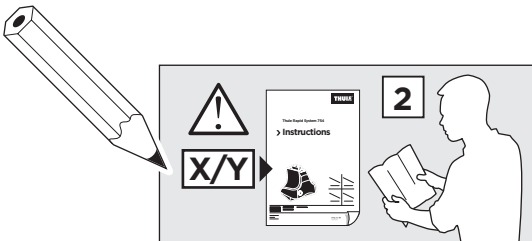

Thule Rapid System Kit 1493

> Instructions

SEAT Ibiza, 3-dr Hatchback, 08-17*

SEAT Ibiza, 5-dr Hatchback, 08-17

* Without glassroof

xx kg xx lbs	+		7 kg 15,4 lbs	=	Max. 50 kg 110 lbs
SEAT Ibiza, 3-dr Hatchback, 08-17*					
SEAT Ibiza, 5-dr Hatchback, 08-17					Max. 60 kg 132 lbs

ISO 11154-E

1

	X (scale)	X (mm)	X (inch)
SEAT Ibiza , 3-dr Hatchback, 08-17*	36,5	1016	40
SEAT Ibiza , 5-dr Hatchback, 08-17	37	1021	40 1/4

	Y (scale)	Y (mm)	Y (inch)
SEAT Ibiza , 3-dr Hatchback, 08-17*	26,5	916	36 1/8
SEAT Ibiza , 5-dr Hatchback, 08-17	29,5	946	37 1/4