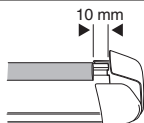

1

2

754 Rapid System
480R Rapid Traverse
(North America)

x4

x4

x4

480 Traverse
(North America)

x4