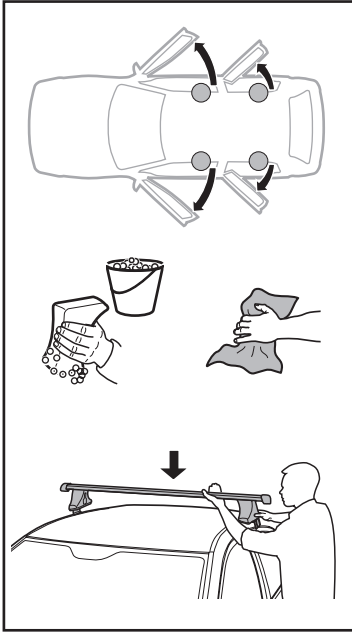

6

	X mm	Y mm	X inch	Y inch
PONTIAC Vibe, 5-dr Hatchback, 03-08	420 mm	665 mm	16 1/2"	26 1/4"
TOYOTA Matrix, 5-dr Hatchback, 03-09	420 mm	665 mm	16 1/2"	26 1/4"
PONTIAC Vibe, 5-dr Hatchback, 09-10	380 mm	680 mm	15"	26 3/4"
TOYOTA Matrix, 5-dr Hatchback, 09-14	380 mm	680 mm	15"	26 3/4"