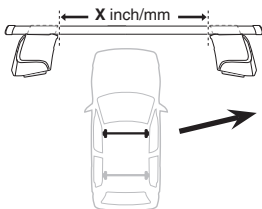

	X inch	X mm
PONTIAC Vibe , 5-dr Hatchback, 03-08	36 ³/₄ "	936 mm
TOYOTA Matrix , 5-dr Hatchback, 03-09	36 ³/₄ "	936 mm
PONTIAC Vibe , 5-dr Hatchback, 09-10	37 ¹/₂ "	950 mm
TOYOTA Matrix , 5-dr Hatchback, 09-14	37 ¹/₂ "	950 mm