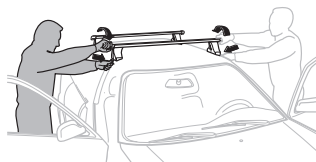

7

GB/US Tighten alternately
D Die Schrauben abwechselnd anziehen
F Serrer alternativement chaque côté
NL Afwisselend aan de linker- en de rechterkant aandraaien
I Alternare il serraggio delle viti
E Apretar alternativamente
PT Aperte alternadamente
S Dra åt växelvis
FIN Kierrä vuorotellen
EST Pinguldage vaheldumisi
LAT Pieļieciet pamišus
LIT Užsukinėkite pakaitomis
PL Śruby dokręcaj naprzemiennie
RU Затягивайте попеременно

CZ Pokręťta bagażnika dokręcaj dokręcaj naprzemiennie.
SK Dofahajte striedavo
SLO Privijajte izmenično.
HR Naizmjerno zategnite
HU Egymástól függetlenül szorítandó
GR Σφιγγείτε εναλλάξ
TR Dönüşümlü sıkın

中文 交替拧紧

한국어 번갈아 가며 조이십시오.

日本語 交互に締め付けてください。

ไทย ชั้นในแบบสลับ