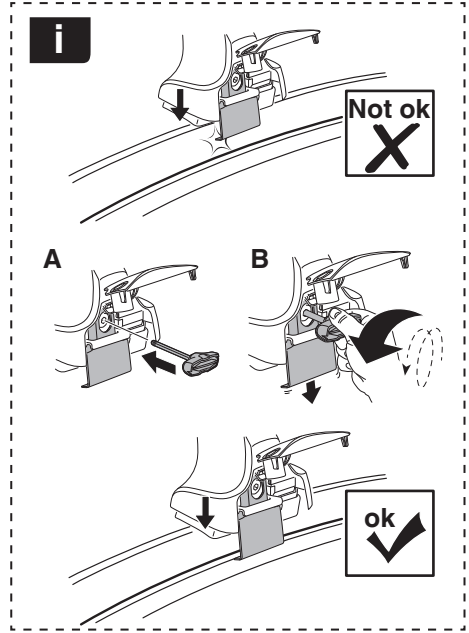

6

	X mm	Y mm	X inch	Y inch
PONTIAC Vibe, 5-dr Hatchback, 03-08	420 mm	665 mm	16 1/2"	26 1/4"
TOYOTA Matrix, 5-dr Hatchback, 03-09	420 mm	665 mm	16 1/2"	26 1/4"
PONTIAC Vibe, 5-dr Hatchback, 09-10	380 mm	680 mm	15"	26 3/4"
TOYOTA Matrix, 5-dr Hatchback, 09-14	380 mm	680 mm	15"	26 3/4"