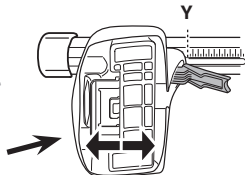

3

	X
PONTIAC Vibe, 5-dr Hatchback, 03-08	28,5
TOYOTA Matrix, 5-dr Hatchback, 03-09	28,5
PONTIAC Vibe, 5-dr Hatchback, 09-10	30
TOYOTA Matrix, 5-dr Hatchback, 09-14	30

	Y
PONTIAC Vibe, 5-dr Hatchback, 03-08	33
TOYOTA Matrix, 5-dr Hatchback, 03-09	33
PONTIAC Vibe, 5-dr Hatchback, 09-10	33
TOYOTA Matrix, 5-dr Hatchback, 09-14	33

3

(North America)

	X inch	X mm
PONTIAC Vibe, 5-dr Hatchback, 03-08	36 ³/₄ "	936 mm
TOYOTA Matrix, 5-dr Hatchback, 03-09	36 ³/₄ "	936 mm
PONTIAC Vibe, 5-dr Hatchback, 09-10	37 ¹/₂ "	950 mm
TOYOTA Matrix, 5-dr Hatchback, 09-14	37 ¹/₂ "	950 mm

	Y inch	Y mm
PONTIAC Vibe, 5-dr Hatchback, 03-08	37 ¹/₄ "	946 mm
TOYOTA Matrix, 5-dr Hatchback, 03-09	37 ¹/₄ "	946 mm
PONTIAC Vibe, 5-dr Hatchback, 09-10	38 ¹/₂ "	978 mm
TOYOTA Matrix, 5-dr Hatchback, 09-14	38 ¹/₂ "	978 mm

4