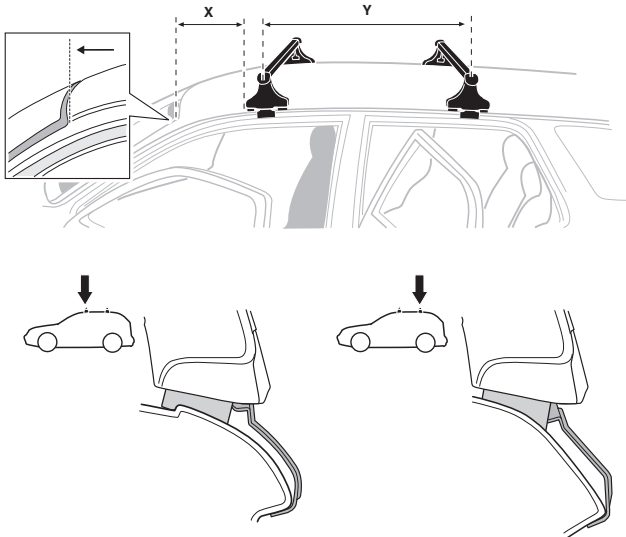

	Y inch	Y mm
PONTIAC Vibe , 5-dr Hatchback, 03-08	37 ¹/₄ "	946 mm
TOYOTA Matrix , 5-dr Hatchback, 03-09	37 ¹/₄ "	946 mm
PONTIAC Vibe , 5-dr Hatchback, 09-10	38 ¹/₂ "	978 mm
TOYOTA Matrix , 5-dr Hatchback, 09-14	38 ¹/₂ "	978 mm

4

5

PONTIAC Vibe, 5-dr Hatchback, 03-08, 09-10
TOYOTA Matrix, 5-dr Hatchback, 03-09, 09-14

6

	X mm	Y mm	X inch	Y inch
PONTIAC Vibe, 5-dr Hatchback, 03-08	420 mm	665 mm	16 1/2"	26 1/4"
TOYOTA Matrix, 5-dr Hatchback, 03-09	420 mm	665 mm	16 1/2"	26 1/4"
PONTIAC Vibe, 5-dr Hatchback, 09-10	380 mm	680 mm	15"	26 3/4"
TOYOTA Matrix, 5-dr Hatchback, 09-14	380 mm	680 mm	15"	26 3/4"