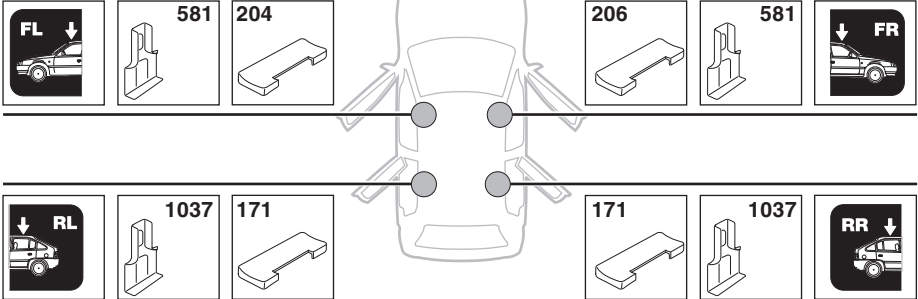

5

PONTIAC Vibe, 5-dr Hatchback, 03-08, 09-10
TOYOTA Matrix, 5-dr Hatchback, 03-09, 09-14