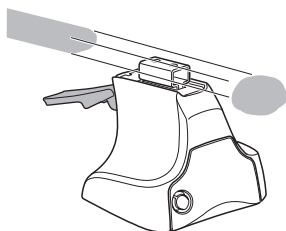

2

754 Rapid System
480R Rapid Traverse
(North America)

x4