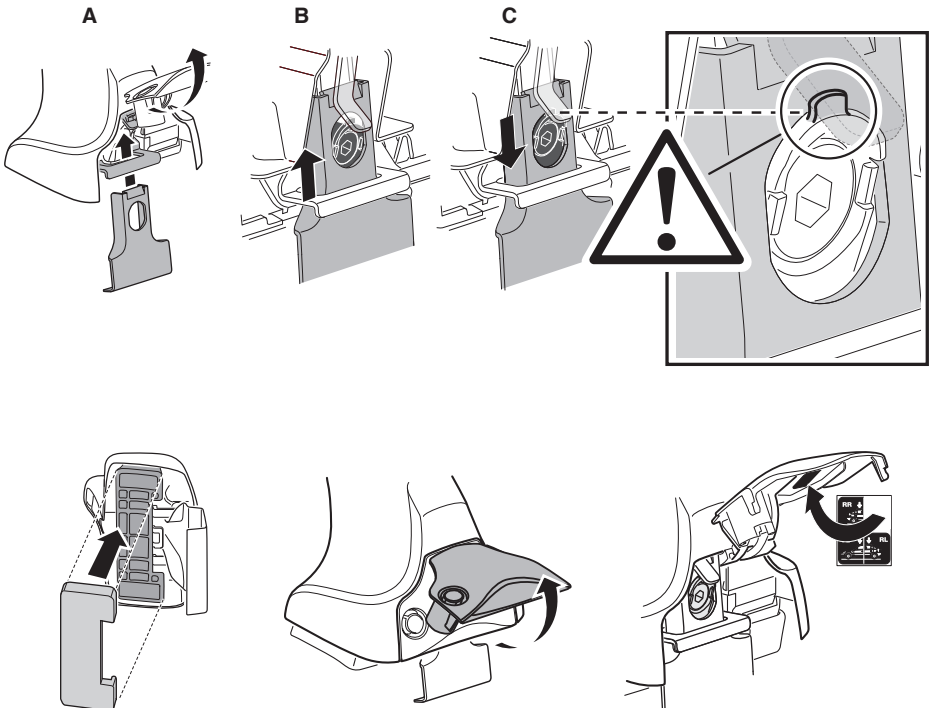

5

PONTIAC Vibe, 5-dr Hatchback, 03-08, 09-10
TOYOTA Matrix, 5-dr Hatchback, 03-09, 09-14