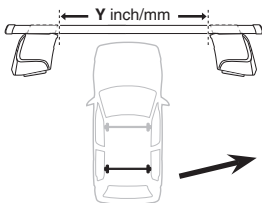

	X inch	X mm
PONTIAC Vibe , 5-dr Hatchback, 03-08	36 ³/₄ "	936 mm
TOYOTA Matrix , 5-dr Hatchback, 03-09	36 ³/₄ "	936 mm
PONTIAC Vibe , 5-dr Hatchback, 09-10	37 ¹/₂ "	950 mm
TOYOTA Matrix , 5-dr Hatchback, 09-14	37 ¹/₂ "	950 mm