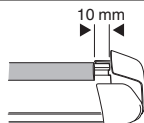

1

2

754 Rapid System
480R Rapid Traverse
(North America)

x4

x4

x4

480 Traverse
(North America)

x4