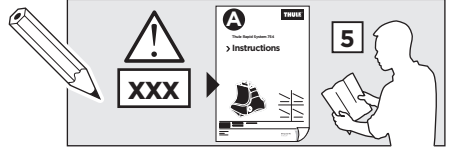

2

SRA

TOYOTA 4 Runner, 3-dr SUV, 90-95

TOYOTA 4 Runner, 5-dr SUV, 90-95

3

| | W (mm) | Z (mm) | Y (mm) | W (inch) | Z (inch) | Y (inch) |
|---|------------|------------|------------|--------------|---------------|---------------|
| TOYOTA 4 Runner, 3-dr SUV, 90-95 | 200 | 700 | 265 | 7 7/8 | 27 1/2 | 10 3/8 |

| | W (mm) | Z (mm) | W (inch) | Z (inch) |
|---|------------|------------|---------------|---------------|
| TOYOTA 4 Runner, 5-dr SUV, 90-95 | 300 | 700 | 11 3/4 | 27 1/2 |