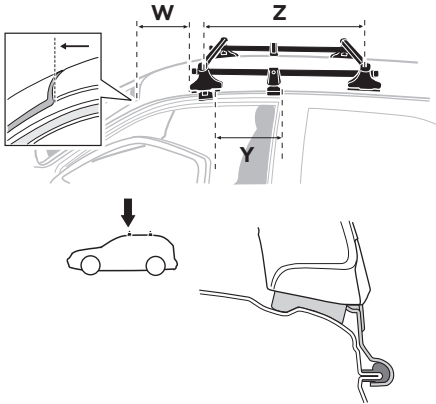

Thule Rapid System Kit 1085

> Instructions

TOYOTA 4 Runner, 3-dr SUV, 90-95

TOYOTA 4 Runner, 5-dr SUV, 90-95

The diagram is divided into three main sections:

- Top Left:** A dashed box containing an information icon (i), a warning triangle, an arrow pointing to document 'B' (Thule Rapid System Kit 1085), a person reading, a pencil, and document 'A' (Thule Rapid System 754). An arrow points from 'B' to 'A'.
- Top Right:** A weight calculation box. It shows a bag labeled 'xx kg / xx lbs' plus a rack labeled '7 kg / 15,4 lbs' and two screws labeled '3 kg / 6,6 lbs'. Below this, an equals sign points to a box with 'Max. 75 kg' and 'Max. 165 lbs'.
- Bottom Left:** A dashed box containing a warning triangle, documents 'A', 'B', and 'C', and a person reading.
- Bottom Right:** A warning triangle next to a car with arrows pointing to the roof rack. A speedometer graphic shows a warning zone between 40 km/h (25 Mph) and 80 km/h (50 Mph), with a maximum speed of 130 km/h (80 Mph).

1

| | X (scale) | X (mm) | X (inch) |
|---|-------------|------------|-----------|
| TOYOTA 4 Runner, 3-dr SUV, 90-95 | 31,5 | 966 | 38 |
| TOYOTA 4 Runner, 5-dr SUV, 90-95 | 31,5 | 966 | 38 |

| | Y (scale) | Y (mm) | Y (inch) |
|---|-------------|------------|-------------------------------------|
| TOYOTA 4 Runner, 3-dr SUV, 90-95 | 30,5 | 956 | 37 ⁵/₈ |
| TOYOTA 4 Runner, 5-dr SUV, 90-95 | 30,5 | 956 | 37 ⁵/₈ |

2

SRA

TOYOTA 4 Runner, 3-dr SUV, 90-95

TOYOTA 4 Runner, 5-dr SUV, 90-95

3

| | W (mm) | Z (mm) | Y (mm) | W (inch) | Z (inch) | Y (inch) |
|---|------------|------------|------------|--------------|---------------|---------------|
| TOYOTA 4 Runner, 3-dr SUV, 90-95 | 200 | 700 | 265 | 7 7/8 | 27 1/2 | 10 3/8 |

| | W (mm) | Z (mm) | W (inch) | Z (inch) |
|---|------------|------------|---------------|---------------|
| TOYOTA 4 Runner, 5-dr SUV, 90-95 | 300 | 700 | 11 3/4 | 27 1/2 |