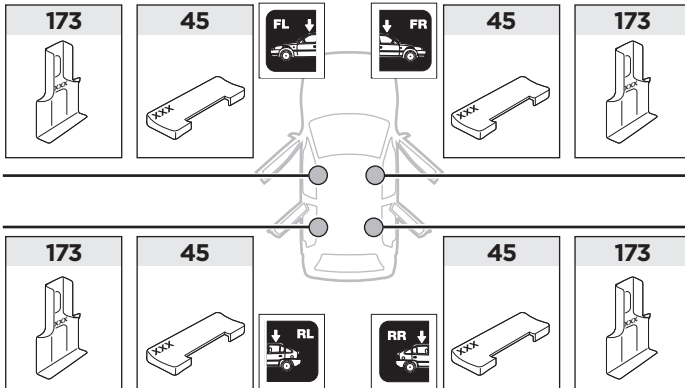

Thule Rapid System Kit 1085

> Instructions

TOYOTA 4 Runner, 3-dr SUV, 90-95

TOYOTA 4 Runner, 5-dr SUV, 90-95

The diagram is divided into three main sections:

- Top Left:** A dashed box containing an information icon (i), a warning triangle, an arrow pointing to document 'B' (Thule Rapid System Kit 1085), a person reading, a pencil, and document 'A' (Thule Rapid System 754). An arrow points from 'B' to 'A'.
- Top Right:** A weight calculation box. It shows a bag labeled 'xx kg / xx lbs' plus a rack labeled '7 kg / 15,4 lbs' and two screws labeled '3 kg / 6,6 lbs'. Below this, an equals sign points to a box with 'Max. 75 kg' and 'Max. 165 lbs'.
- Bottom Left:** A dashed box containing a warning triangle, documents 'A', 'B', and 'C', and a person reading.
- Bottom Right:** A warning triangle next to a car with arrows pointing to the roof rack. A speedometer graphic shows a warning zone between 40 km/h (25 Mph) and 80 km/h (50 Mph), with a maximum speed of 130 km/h (80 Mph).

1

| | X (scale) | X (mm) | X (inch) |
|---|-------------|------------|-----------|
| TOYOTA 4 Runner, 3-dr SUV, 90-95 | 31,5 | 966 | 38 |
| TOYOTA 4 Runner, 5-dr SUV, 90-95 | 31,5 | 966 | 38 |

| | Y (scale) | Y (mm) | Y (inch) |
|---|-------------|------------|-------------------------------------|
| TOYOTA 4 Runner, 3-dr SUV, 90-95 | 30,5 | 956 | 37 ⁵/₈ |
| TOYOTA 4 Runner, 5-dr SUV, 90-95 | 30,5 | 956 | 37 ⁵/₈ |

2

SRA

TOYOTA 4 Runner, 3-dr SUV, 90-95

TOYOTA 4 Runner, 5-dr SUV, 90-95

3

| | W (mm) | Z (mm) | Y (mm) | W (inch) | Z (inch) | Y (inch) |
|---|------------|------------|------------|--------------|---------------|---------------|
| TOYOTA 4 Runner, 3-dr SUV, 90-95 | 200 | 700 | 265 | 7 7/8 | 27 1/2 | 10 3/8 |

| | W (mm) | Z (mm) | W (inch) | Z (inch) |
|---|------------|------------|---------------|---------------|
| TOYOTA 4 Runner, 5-dr SUV, 90-95 | 300 | 700 | 11 3/4 | 27 1/2 |