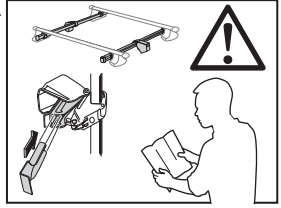

2

SRA

TOYOTA 4 Runner, 3-dr SUV, 90-95

TOYOTA 4 Runner, 5-dr SUV, 90-95