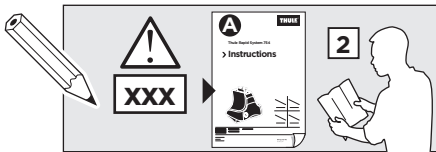

45 x4

173 x4

x1

x1

1

	X (scale)	X (mm)	X (inch)
TOYOTA 4 Runner, 3-dr SUV, 90-95	31,5	966	38
TOYOTA 4 Runner, 5-dr SUV, 90-95	31,5	966	38

	Y (scale)	Y (mm)	Y (inch)
TOYOTA 4 Runner, 3-dr SUV, 90-95	30,5	956	37 ⁵/₈
TOYOTA 4 Runner, 5-dr SUV, 90-95	30,5	956	37 ⁵/₈