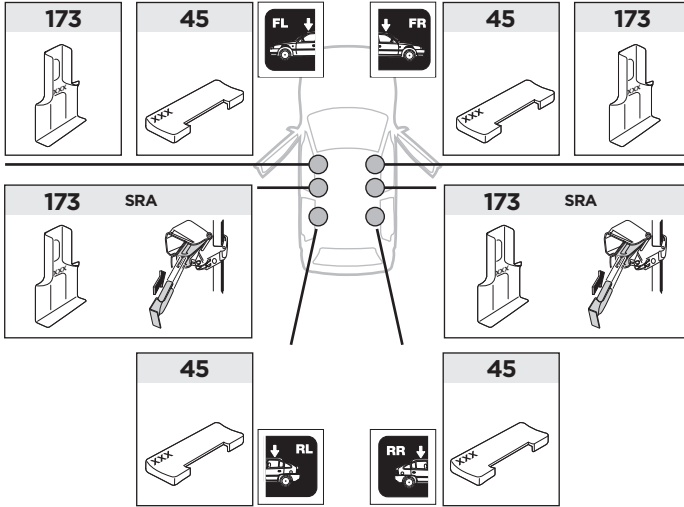

Thule Rapid System Kit 1085

> Instructions

TOYOTA 4 Runner, 3-dr SUV, 90-95

TOYOTA 4 Runner, 5-dr SUV, 90-95

The diagram is divided into three main sections:

- Top Left:** A dashed box containing an information icon (i), a warning triangle, an arrow pointing to document 'B' (Thule Rapid System Kit 1085), a person reading, a pencil, and document 'A' (Thule Rapid System 754). An arrow points from 'B' to 'A'.
- Top Right:** A weight calculation box. It shows a bag labeled 'xx kg / xx lbs' plus a rack labeled '7 kg / 15,4 lbs' and two screws labeled '3 kg / 6,6 lbs'. Below this, an equals sign points to a box with 'Max. 75 kg' and 'Max. 165 lbs'.
- Bottom Left:** A dashed box containing a warning triangle, documents 'A', 'B', and 'C', and a person reading.
- Bottom Right:** A warning triangle next to a car with arrows pointing to the roof rack. A speedometer graphic shows a warning zone between 40 km/h (25 Mph) and 80 km/h (50 Mph), with a maximum speed of 130 km/h (80 Mph).

1

| | X (scale) | X (mm) | X (inch) |
|---|-------------|------------|-----------|
| TOYOTA 4 Runner, 3-dr SUV, 90-95 | 31,5 | 966 | 38 |
| TOYOTA 4 Runner, 5-dr SUV, 90-95 | 31,5 | 966 | 38 |

| | Y (scale) | Y (mm) | Y (inch) |
|---|-------------|------------|-------------------------------------|
| TOYOTA 4 Runner, 3-dr SUV, 90-95 | 30,5 | 956 | 37 ⁵/₈ |
| TOYOTA 4 Runner, 5-dr SUV, 90-95 | 30,5 | 956 | 37 ⁵/₈ |

2

SRA

TOYOTA 4 Runner, 3-dr SUV, 90-95

TOYOTA 4 Runner, 5-dr SUV, 90-95

3

| | W (mm) | Z (mm) | Y (mm) | W (inch) | Z (inch) | Y (inch) |
|---|------------|------------|------------|--------------|---------------|---------------|
| TOYOTA 4 Runner, 3-dr SUV, 90-95 | 200 | 700 | 265 | 7 7/8 | 27 1/2 | 10 3/8 |

| | W (mm) | Z (mm) | W (inch) | Z (inch) |
|---|------------|------------|---------------|---------------|
| TOYOTA 4 Runner, 5-dr SUV, 90-95 | 300 | 700 | 11 3/4 | 27 1/2 |