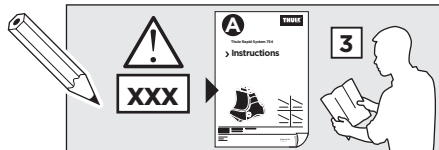

2

SRA

TOYOTA 4 Runner, 3-dr SUV, 90-95

TOYOTA 4 Runner, 5-dr SUV, 90-95

3

| | W (mm) | Z (mm) | Y (mm) | W (inch) | Z (inch) | Y (inch) |
|---|------------|------------|------------|--------------|---------------|---------------|
| TOYOTA 4 Runner, 3-dr SUV, 90-95 | 200 | 700 | 265 | 7 7/8 | 27 1/2 | 10 3/8 |

| | W (mm) | Z (mm) | W (inch) | Z (inch) |
|---|------------|------------|---------------|---------------|
| TOYOTA 4 Runner, 5-dr SUV, 90-95 | 300 | 700 | 11 3/4 | 27 1/2 |