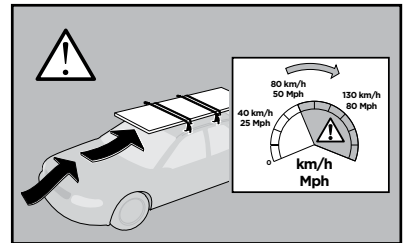

Thule Rapid System Kit 1378

> Instructions

DACIA Logan, 4-dr Sedan, 04-

DACIA Sandero, 5-dr Hatchback, 08-

ISO 11154-E

141378

C.20121010
519-1378-01

Bring your life

thule.com