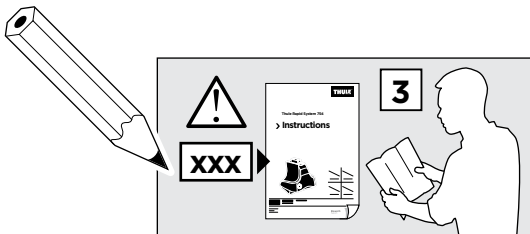

2

DACIA Logan, 4-dr Sedan, 04-
DACIA Sandero, 5-dr Hatchback, 08-