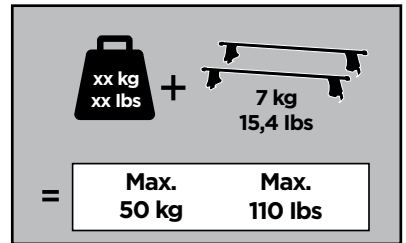

Thule Rapid System Kit 1378

> Instructions

DACIA Logan, 4-dr Sedan, 04-

DACIA Sandero, 5-dr Hatchback, 08-

ISO 11154-E

141378

C.20121010
519-1378-01

Bring your life

thule.com