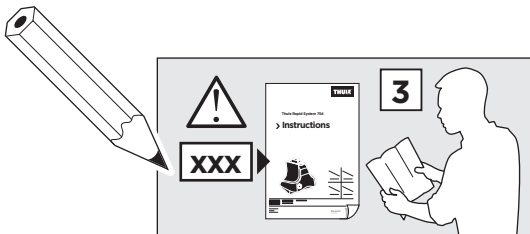

2

HYUNDAI Sonata, 4-dr Sedan, 98-00, 01-03

HYUNDAI Sonata, 4-dr Sedan, 04

HYUNDAI Sonata, 4-dr Sedan, *99-01, 02-05

HYUNDAI Sonata, 4-dr Sedan, 01-05