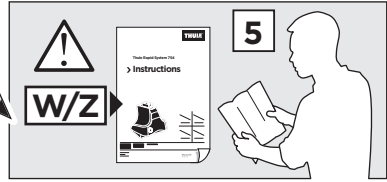

2

HYUNDAI Sonata, 4-dr Sedan, 98-00, 01-03

HYUNDAI Sonata, 4-dr Sedan, 04

HYUNDAI Sonata, 4-dr Sedan, *99-01, 02-05

HYUNDAI Sonata, 4-dr Sedan, 01-05

3

	W (mm)	Z (mm)	W (inch)	Z (inch)
HYUNDAI Sonata , 4-dr Sedan, 98-00, 01-03	250	650	9 ⁷ / ₈	25 ⁵ / ₈
HYUNDAI Sonata , 4-dr Sedan, 04	250	650	9 ⁷ / ₈	25 ⁵ / ₈
HYUNDAI Sonata , 4-dr Sedan, *99-01, 02-05	250	650	9 ⁷ / ₈	25 ⁵ / ₈
HYUNDAI Sonica , 4-dr Sedan, 01-05	250	650	9 ⁷ / ₈	25 ⁵ / ₈