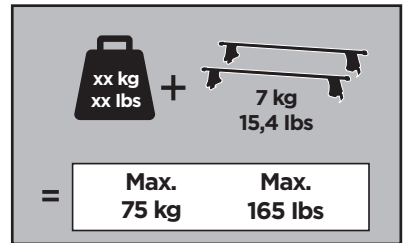

Thule Rapid System Kit 1114

> Instructions

HYUNDAI Sonata, 4-dr Sedan, 98-00, 01-03, 04

HYUNDAI Sonata, 4-dr Sedan, *99-01, 02-05

HYUNDAI Sonica, 4-dr Sedan, 01-05

*North America

ISO 11154-E

141114

C.20130107
519-1114-02

Bring your life

thule.com

06 x2

15 x2

028 x4

x1

x1

1

	X (scale)	X (mm)	X (inch)
HYUNDAI Sonata, 4-dr Sedan, 98-00, 01-03	38	1031	40 ⁵/₈
HYUNDAI Sonata, 4-dr Sedan, 04	38	1031	40 ⁵/₈
HYUNDAI Sonata, 4-dr Sedan, *99-01, 02-05	38	1031	40 ⁵/₈
HYUNDAI Sonata, 4-dr Sedan, 01-05	38	1031	40 ⁵/₈