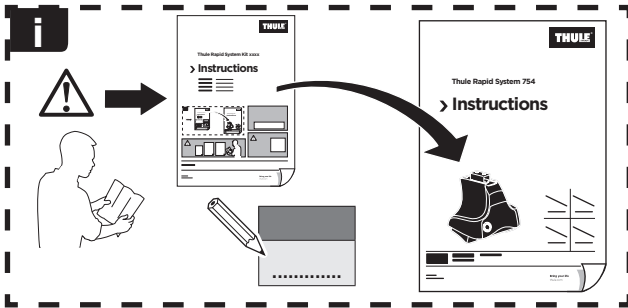

Thule Rapid System Kit 1114

> Instructions

HYUNDAI Sonata, 4-dr Sedan, 98-00, 01-03, 04

HYUNDAI Sonata, 4-dr Sedan, *99-01, 02-05

HYUNDAI Sonica, 4-dr Sedan, 01-05

*North America

ISO 11154-E

141114