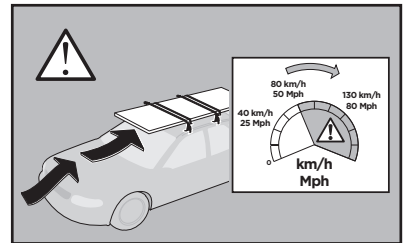

Thule Rapid System Kit 1114

> Instructions

HYUNDAI Sonata, 4-dr Sedan, 98-00, 01-03, 04

HYUNDAI Sonata, 4-dr Sedan, *99-01, 02-05

HYUNDAI Sonica, 4-dr Sedan, 01-05

*North America

ISO 11154-E

141114

C.20130107
519-1114-02

Bring your life

thule.com

06 x2

15 x2

028 x4

x1

x1

1

	X (scale)	X (mm)	X (inch)
HYUNDAI Sonata, 4-dr Sedan, 98-00, 01-03	38	1031	40 ⁵/₈
HYUNDAI Sonata, 4-dr Sedan, 04	38	1031	40 ⁵/₈
HYUNDAI Sonata, 4-dr Sedan, *99-01, 02-05	38	1031	40 ⁵/₈
HYUNDAI Sonata, 4-dr Sedan, 01-05	38	1031	40 ⁵/₈