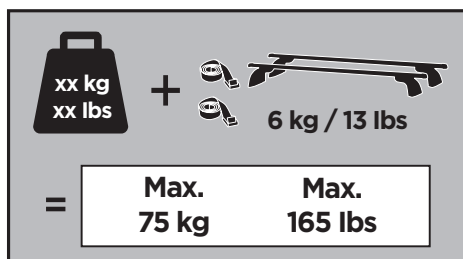

Thule XT Kit 3051

> Instructions

CITROËN Dispatch, 4/5-dr Van, 07-16

CITROËN Jumpy, 4/5-dr Van, 07-16

FIAT Scudo, 4/5-dr Van, 07-16

PEUGEOT Expert, 4/5-dr Van, 07-16

TOYOTA Proace, 4/5-dr Van, 13-16

This kit is only for vehicles with fixpoint mounting.