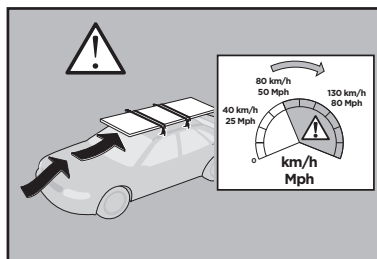

Thule XT Kit 3051

> Instructions

CITROËN Dispatch, 4/5-dr Van, 07-16

CITROËN Jumpy, 4/5-dr Van, 07-16

FIAT Scudo, 4/5-dr Van, 07-16

PEUGEOT Expert, 4/5-dr Van, 07-16

TOYOTA Proace, 4/5-dr Van, 13-16

This kit is only for vehicles with fixpoint mounting.