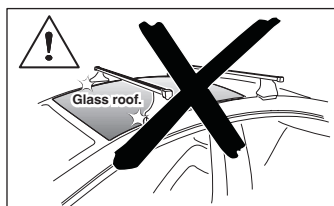

Thule XT Kit 3030

> Instructions

FORD S-Max, 5-dr MPV, 06-15

This Kit is only for vehicles with fixpoint mounting and without glass roof.

ISO 11154-E

183030

C.20150903
509-3030-05

Bring your life
thule.com