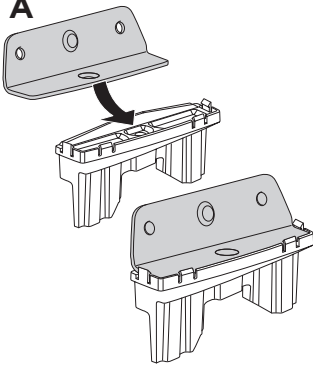

Thule XT Kit 3030

> Instructions

FORD S-Max, 5-dr MPV, 06-15

This Kit is only for vehicles with fixpoint mounting and without glass roof.

ISO 11154-E

183030

C.20150903
509-3030-05

Bring your life
thule.com

2

A

B

C

3

A

16 mm x8

x1