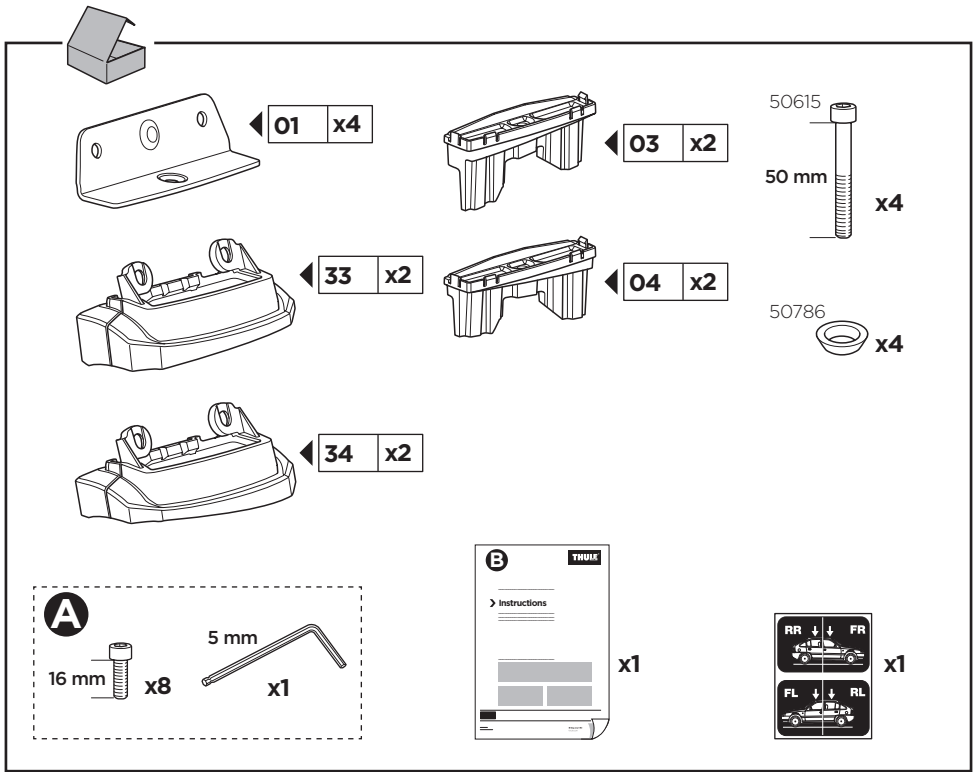

Thule XT Kit 3030

> Instructions

FORD S-Max, 5-dr MPV, 06-15

This Kit is only for vehicles with fixpoint mounting and without glass roof.

ISO 11154-E

183030

C.20150903
509-3030-05

Bring your life
thule.com

2

A

B

C

3

A

16 mm x8

x1