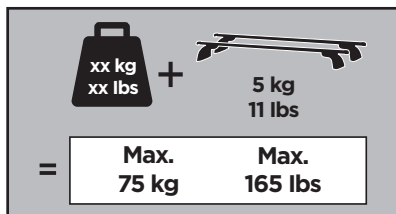

Thule XT Kit 3030

> Instructions

FORD S-Max, 5-dr MPV, 06-15

This Kit is only for vehicles with fixpoint mounting and without glass roof.

ISO 11154-E

183030

C.20150903
509-3030-05

Bring your life
thule.com

2

A

B

C

3

A

16 mm x8

x1