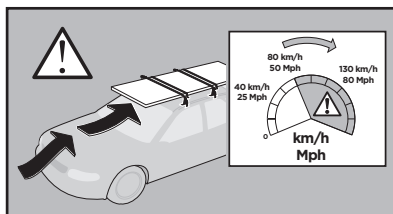

Thule XT Kit 3030

> Instructions

FORD S-Max, 5-dr MPV, 06-15

This Kit is only for vehicles with fixpoint mounting and without glass roof.

ISO 11154-E

183030

C.20150903
509-3030-05

Bring your life
thule.com