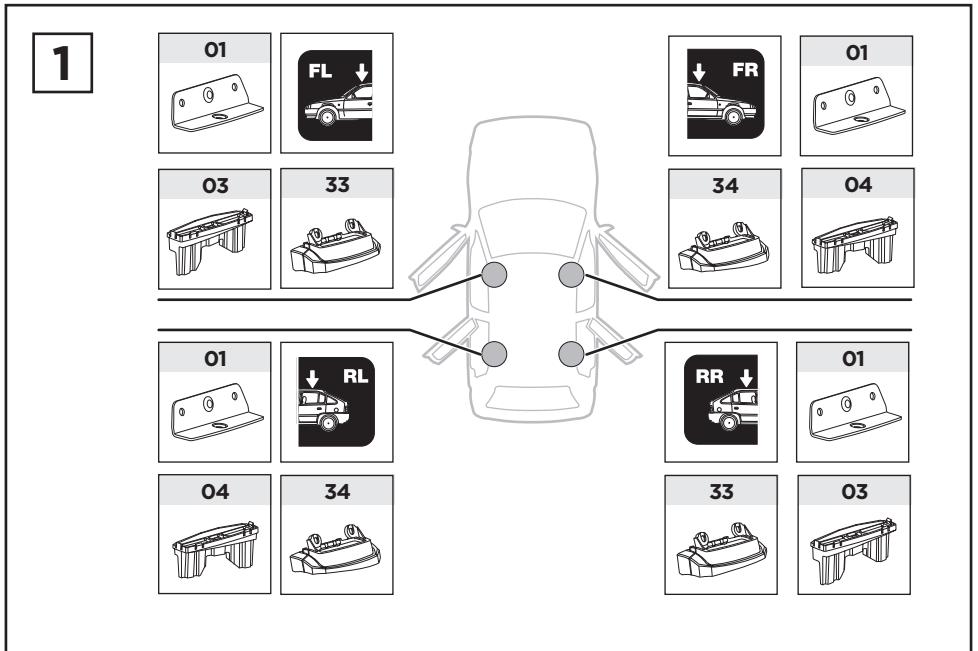

Thule XT Kit 3030

> Instructions

FORD S-Max, 5-dr MPV, 06-15

This Kit is only for vehicles with fixpoint mounting and without glass roof.

ISO 11154-E

183030

C.20150903
509-3030-05

Bring your life
thule.com