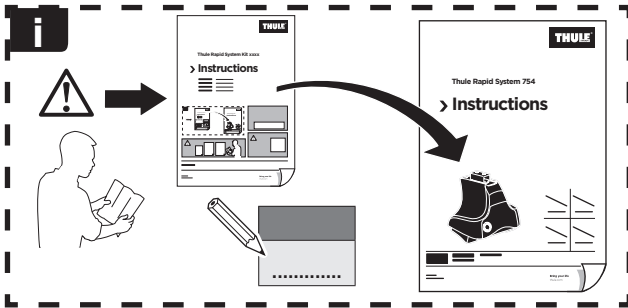

Thule Rapid System Kit 1344

> Instructions

KIA Picanto, 5-dr Hatchback, 04-

ISO 11154-E

23 x2

100 x2

x1

24 x2

597 x2

x1

1

	X (scale)	X (mm)	X (inch)
KIA Picanto, 5-dr Hatchback, 04-	29	941	37

	Y (scale)	Y (mm)	Y (inch)
KIA Picanto, 5-dr Hatchback, 04-	29	941	37

2

KIA Picanto, 5-dr Hatchback, 04-

3

	W (mm)	Z (mm)	W (inch)	Z (inch)
KIA Picanto, 5-dr Hatchback, 04-	280	700	11	27 1/2