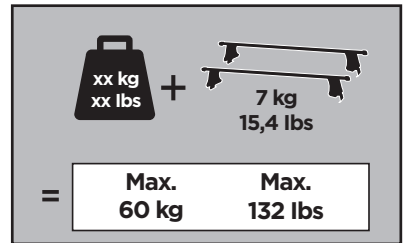

Thule Rapid System Kit 1344

> Instructions

KIA Picanto, 5-dr Hatchback, 04-

ISO 11154-E

23 x2

100 x2

x1

24 x2

597 x2

x1

1

	X (scale)	X (mm)	X (inch)
KIA Picanto, 5-dr Hatchback, 04-	29	941	37

	Y (scale)	Y (mm)	Y (inch)
KIA Picanto, 5-dr Hatchback, 04-	29	941	37

2

KIA Picanto, 5-dr Hatchback, 04-

3

	W (mm)	Z (mm)	W (inch)	Z (inch)
KIA Picanto, 5-dr Hatchback, 04-	280	700	11	27 1/2