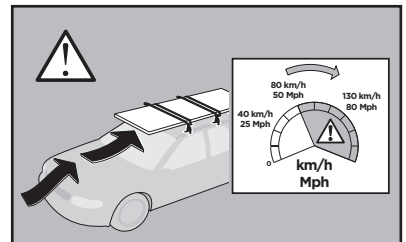

Thule Rapid System Kit 1388

> Instructions

HYUNDAI Sonata, 4-dr Sedan, 05-09 / *06-10

*North America

ISO 11154-E

141388

C.20150912
519-1388-03

Bring your life
thule.com