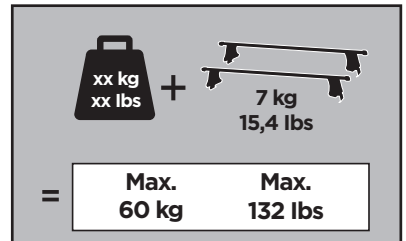

Thule Rapid System Kit 1388

> Instructions

HYUNDAI Sonata, 4-dr Sedan, 05-09 / *06-10

*North America

ISO 11154-E

141388

C.20150912
519-1388-03

Bring your life
thule.com