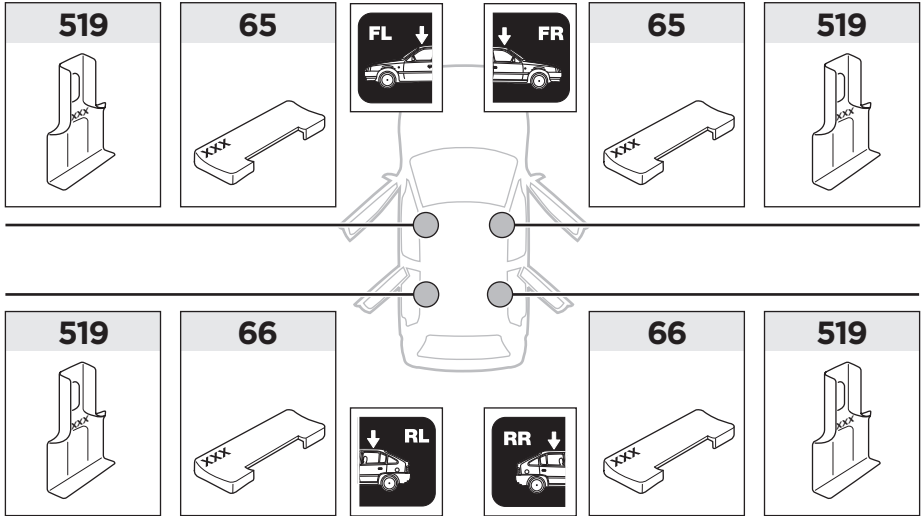

Thule Rapid System Kit 1309

> Instructions

SSANGYONG Rexton, 5-dr SUV, 02-07

ISO 11154-E

141309

C.20130619
519-1309-01

Bring your life
thule.com

65 x2

66 x2

519 x4

x1

x1

1

	X (scale)	X (mm)	X (inch)
SSANGYONG Rexton , 5-dr SUV, 02-07	40	1051	41 ³ / ₈

	Y (scale)	Y (mm)	Y (inch)
SSANGYONG Rexton , 5-dr SUV, 02-07	37	1021	40 ¹ / ₄

2

SSANGYONG Rexton, 5-dr SUV, 02-07

3

	W (mm)	Z (mm)	W (inch)	Z (inch)
SSANGYONG Rexton , 5-dr SUV, 02-07	580	800	22 ⁷/₈	31 ¹/₂