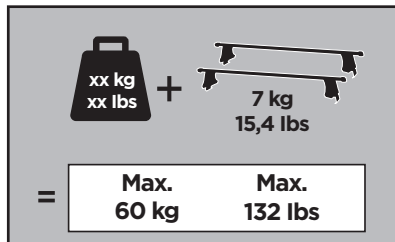

Thule Rapid System Kit 1309

> Instructions

SSANGYONG Rexton, 5-dr SUV, 02-07

ISO 11154-E

141309

C.20130619
519-1309-01

Bring your life
thule.com

65 x2

66 x2

519 x4

x1

x1

1

	X (scale)	X (mm)	X (inch)
SSANGYONG Rexton , 5-dr SUV, 02-07	40	1051	41 ³ / ₈

	Y (scale)	Y (mm)	Y (inch)
SSANGYONG Rexton , 5-dr SUV, 02-07	37	1021	40 ¹ / ₄

2

SSANGYONG Rexton, 5-dr SUV, 02-07

3

	W (mm)	Z (mm)	W (inch)	Z (inch)
SSANGYONG Rexton , 5-dr SUV, 02-07	580	800	22 ⁷/₈	31 ¹/₂