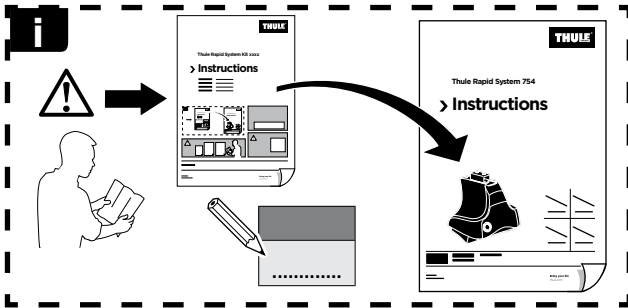

Thule Rapid System Kit 1019

> Instructions

AUDI A4, 4-dr Sedan, 95-00 / *95-01

AUDI S4, 4-dr Sedan, 97-01 / *00-02

AUDI A4 Avant, 5-dr Estate, 96-01

AUDI A4, 5-dr Wagon, *97-01

*North America

ISO 11154-E

141019

C.20121022
519-1019-02

Bring your life
thule.com