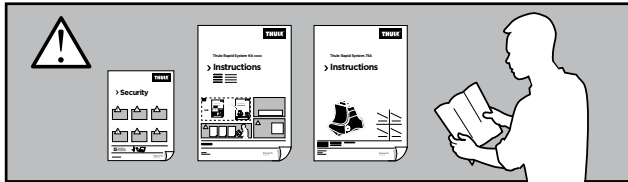

Thule Rapid System Kit 1019

> Instructions

AUDI A4, 4-dr Sedan, 95-00 / *95-01

AUDI S4, 4-dr Sedan, 97-01 / *00-02

AUDI A4 Avant, 5-dr Estate, 96-01

AUDI A4, 5-dr Wagon, *97-01

*North America

ISO 11154-E