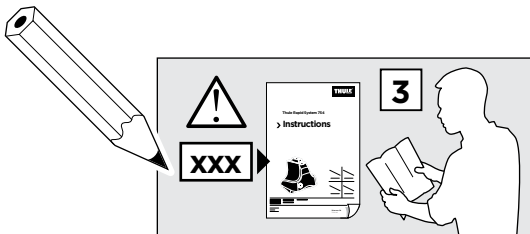

2

AUDI A4, 4-dr Sedan, 95-00 / *95-01

AUDI S4, 4-dr Sedan, 97-01/ *00-02

AUDI A4 Avant, 5-dr Estate, 96-01

AUDI A4, 5-dr Wagon, *97-01