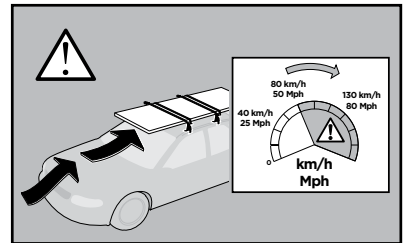

Thule Rapid System Kit 1019

> Instructions

AUDI A4, 4-dr Sedan, 95-00 / *95-01

AUDI S4, 4-dr Sedan, 97-01 / *00-02

AUDI A4 Avant, 5-dr Estate, 96-01

AUDI A4, 5-dr Wagon, *97-01

*North America

ISO 11154-E

141019

C.20121022
519-1019-02

Bring your life
thule.com