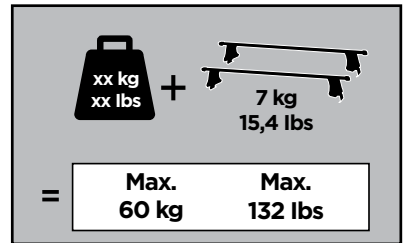

Thule Rapid System Kit 1019

> Instructions

AUDI A4, 4-dr Sedan, 95-00 / *95-01

AUDI S4, 4-dr Sedan, 97-01 / *00-02

AUDI A4 Avant, 5-dr Estate, 96-01

AUDI A4, 5-dr Wagon, *97-01

*North America

ISO 11154-E

141019

C.20121022
519-1019-02

Bring your life
thule.com