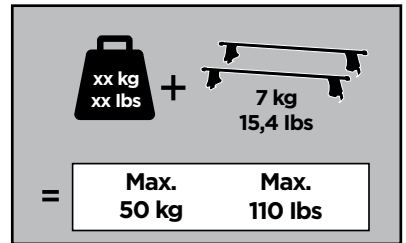

Thule Rapid System Kit 1547

> Instructions

SCION IQ, 3-dr Hatchback, *10-
TOYOTA IQ, 3-dr Hatchback, 09-

*North America

ISO 11154-E

1

	X (scale)	X (mm)	X (inch)
SCION IQ , 3-dr Hatchback, *10-	41	1061	41 ³/₄
TOYOTA IQ , 3-dr Hatchback, 09-	41	1061	41 ³/₄

	Y (scale)	Y (mm)	Y (inch)
SCION IQ , 3-dr Hatchback, *10-	32,5	976	38 ³/₈
TOYOTA IQ , 3-dr Hatchback, 09-	32,5	976	38 ³/₈

2

SCION IQ, 3-dr Hatchback, *10-
TOYOTA IQ, 3-dr Hatchback, 09-

3

	W (mm)	Z (mm)	W (inch)	Z (inch)
SCION IQ , 3-dr Hatchback, *10-	20	600	3/4	23 5/8
TOYOTA IQ , 3-dr Hatchback, 09-	20	600	3/4	23 5/8