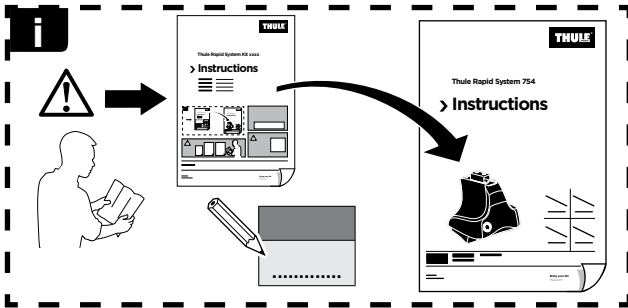

Thule Rapid System Kit 1547

> Instructions

SCION IQ, 3-dr Hatchback, *10-
TOYOTA IQ, 3-dr Hatchback, 09-

*North America

ISO 11154-E

1

	X (scale)	X (mm)	X (inch)
SCION IQ , 3-dr Hatchback, *10-	41	1061	41 ³/₄
TOYOTA IQ , 3-dr Hatchback, 09-	41	1061	41 ³/₄

	Y (scale)	Y (mm)	Y (inch)
SCION IQ , 3-dr Hatchback, *10-	32,5	976	38 ³/₈
TOYOTA IQ , 3-dr Hatchback, 09-	32,5	976	38 ³/₈

2

SCION IQ, 3-dr Hatchback, *10-
TOYOTA IQ, 3-dr Hatchback, 09-

3

	W (mm)	Z (mm)	W (inch)	Z (inch)
SCION IQ , 3-dr Hatchback, *10-	20	600	3/4	23 5/8
TOYOTA IQ , 3-dr Hatchback, 09-	20	600	3/4	23 5/8