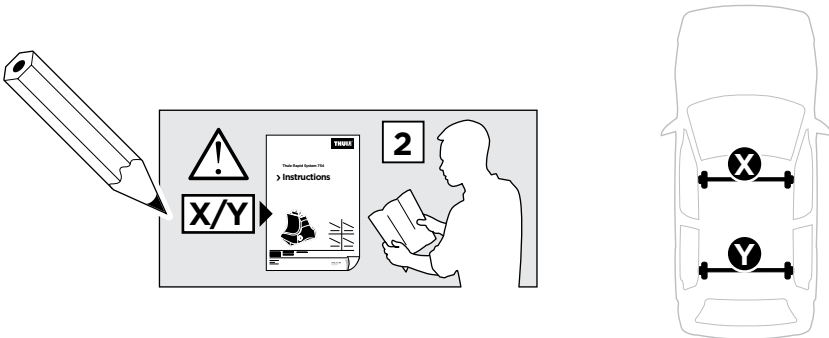

Thule Rapid System Kit 1547

> Instructions

SCION IQ, 3-dr Hatchback, *10-
TOYOTA IQ, 3-dr Hatchback, 09-

*North America

ISO 11154-E

1

	X (scale)	X (mm)	X (inch)
SCION IQ , 3-dr Hatchback, *10-	41	1061	41 ³/₄
TOYOTA IQ , 3-dr Hatchback, 09-	41	1061	41 ³/₄

	Y (scale)	Y (mm)	Y (inch)
SCION IQ , 3-dr Hatchback, *10-	32,5	976	38 ³/₈
TOYOTA IQ , 3-dr Hatchback, 09-	32,5	976	38 ³/₈

2

SCION IQ, 3-dr Hatchback, *10-
TOYOTA IQ, 3-dr Hatchback, 09-

3

	W (mm)	Z (mm)	W (inch)	Z (inch)
SCION IQ , 3-dr Hatchback, *10-	20	600	3/4	23 5/8
TOYOTA IQ , 3-dr Hatchback, 09-	20	600	3/4	23 5/8