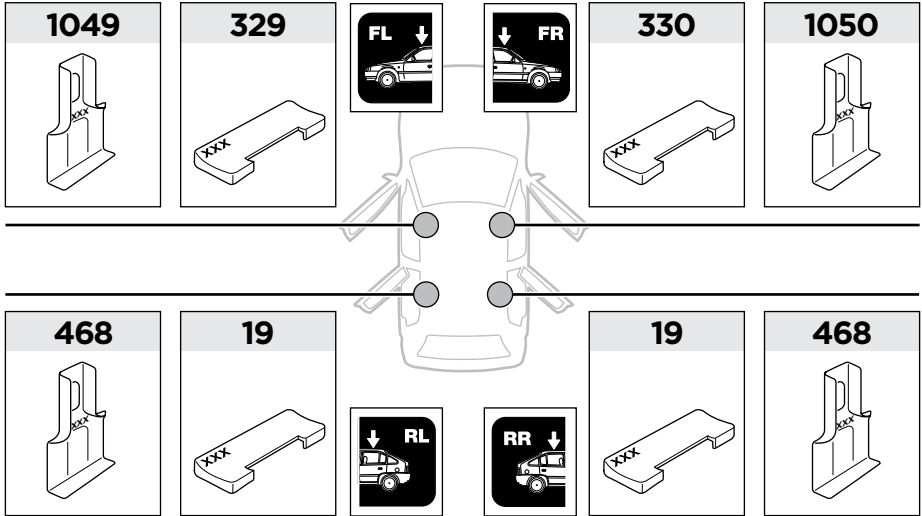

Thule Rapid System Kit 1547

> Instructions

SCION IQ, 3-dr Hatchback, *10-
TOYOTA IQ, 3-dr Hatchback, 09-

*North America

ISO 11154-E

1

	X (scale)	X (mm)	X (inch)
SCION IQ , 3-dr Hatchback, *10-	41	1061	41 ³/₄
TOYOTA IQ , 3-dr Hatchback, 09-	41	1061	41 ³/₄

	Y (scale)	Y (mm)	Y (inch)
SCION IQ , 3-dr Hatchback, *10-	32,5	976	38 ³/₈
TOYOTA IQ , 3-dr Hatchback, 09-	32,5	976	38 ³/₈

2

SCION IQ, 3-dr Hatchback, *10-
TOYOTA IQ, 3-dr Hatchback, 09-

3

	W (mm)	Z (mm)	W (inch)	Z (inch)
SCION IQ , 3-dr Hatchback, *10-	20	600	3/4	23 5/8
TOYOTA IQ , 3-dr Hatchback, 09-	20	600	3/4	23 5/8