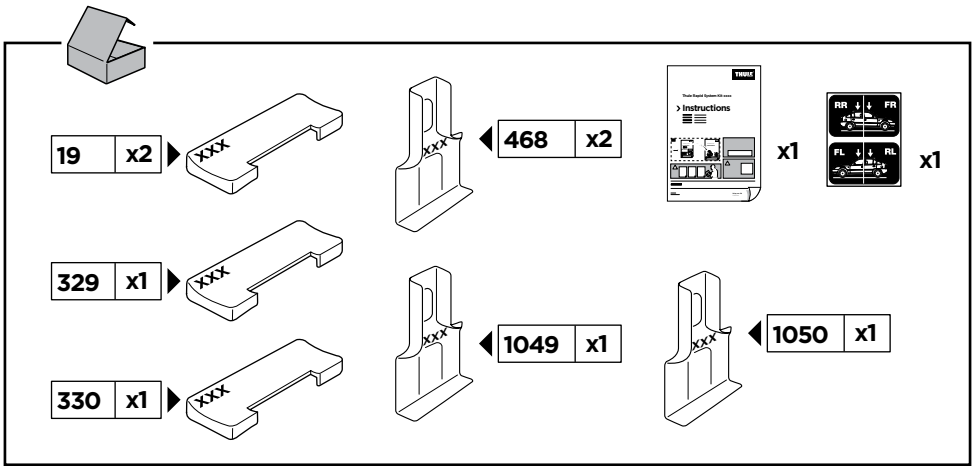

Thule Rapid System Kit 1547

> Instructions

SCION IQ, 3-dr Hatchback, *10-
TOYOTA IQ, 3-dr Hatchback, 09-

*North America

ISO 11154-E

1

	X (scale)	X (mm)	X (inch)
SCION IQ , 3-dr Hatchback, *10-	41	1061	41 ³/₄
TOYOTA IQ , 3-dr Hatchback, 09-	41	1061	41 ³/₄

	Y (scale)	Y (mm)	Y (inch)
SCION IQ , 3-dr Hatchback, *10-	32,5	976	38 ³/₈
TOYOTA IQ , 3-dr Hatchback, 09-	32,5	976	38 ³/₈

2

SCION IQ, 3-dr Hatchback, *10-
TOYOTA IQ, 3-dr Hatchback, 09-

3

	W (mm)	Z (mm)	W (inch)	Z (inch)
SCION IQ , 3-dr Hatchback, *10-	20	600	3/4	23 5/8
TOYOTA IQ , 3-dr Hatchback, 09-	20	600	3/4	23 5/8