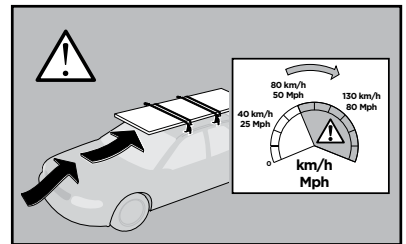

Thule Rapid System Kit 1547

> Instructions

SCION IQ, 3-dr Hatchback, *10-
TOYOTA IQ, 3-dr Hatchback, 09-

*North America

ISO 11154-E

1

	X (scale)	X (mm)	X (inch)
SCION IQ , 3-dr Hatchback, *10-	41	1061	41 ³/₄
TOYOTA IQ , 3-dr Hatchback, 09-	41	1061	41 ³/₄

	Y (scale)	Y (mm)	Y (inch)
SCION IQ , 3-dr Hatchback, *10-	32,5	976	38 ³/₈
TOYOTA IQ , 3-dr Hatchback, 09-	32,5	976	38 ³/₈

2

SCION IQ, 3-dr Hatchback, *10-
TOYOTA IQ, 3-dr Hatchback, 09-

3

	W (mm)	Z (mm)	W (inch)	Z (inch)
SCION IQ , 3-dr Hatchback, *10-	20	600	3/4	23 5/8
TOYOTA IQ , 3-dr Hatchback, 09-	20	600	3/4	23 5/8