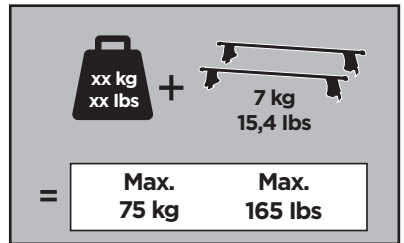

Thule Rapid System Kit 1101

> Instructions

JEEP Grand Cherokee, 5-dr SUV, 92-95, 96-98

ISO 11154-E

141101

C.20130107
519-1101-01

Bring your life

thule.com

16 x4

48 x4

x1

x1

1

	X (scale)	X (mm)	X (inch)
JEEP Grand Cherokee, 5-dr SUV, 92-95, 96-98	39,5	1046	41 1/8

	Y (scale)	Y (mm)	Y (inch)
JEEP Grand Cherokee, 5-dr SUV, 92-95, 96-98	38	1031	40 5/8

2

JEEP Grand Cherokee, 5-dr SUV, 92-95, 96-98

3

	W (mm)	Z (mm)	W (inch)	Z (inch)
JEEP Grand Cherokee, 5-dr SUV, 92-95, 96-98	300	700	11 ³/₄	27 ¹/₂