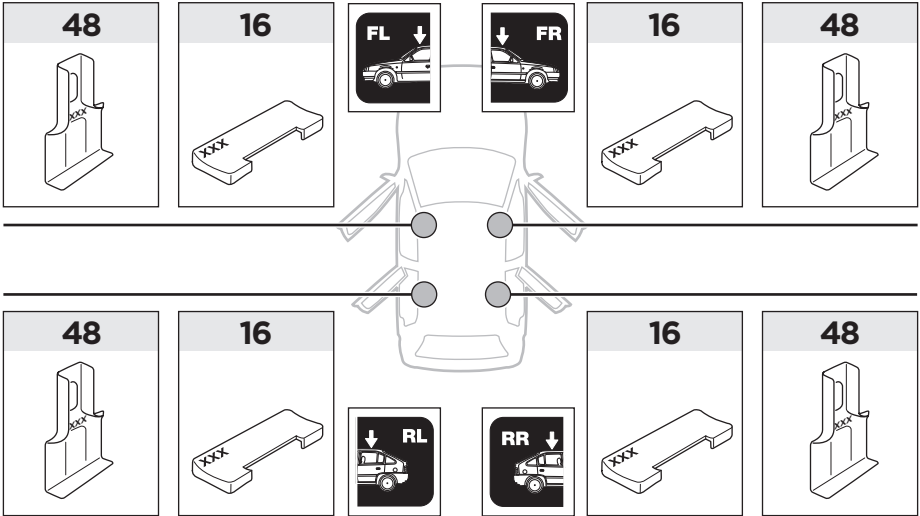

Thule Rapid System Kit 1101

> Instructions

JEEP Grand Cherokee, 5-dr SUV, 92-95, 96-98

ISO 11154-E

141101

C.20130107
519-1101-01

Bring your life

thule.com

16 x4

48 x4

x1

x1

1

	X (scale)	X (mm)	X (inch)
JEEP Grand Cherokee, 5-dr SUV, 92-95, 96-98	39,5	1046	41 1/8

	Y (scale)	Y (mm)	Y (inch)
JEEP Grand Cherokee, 5-dr SUV, 92-95, 96-98	38	1031	40 5/8

2

JEEP Grand Cherokee, 5-dr SUV, 92-95, 96-98

3

	W (mm)	Z (mm)	W (inch)	Z (inch)
JEEP Grand Cherokee, 5-dr SUV, 92-95, 96-98	300	700	11 ³/₄	27 ¹/₂