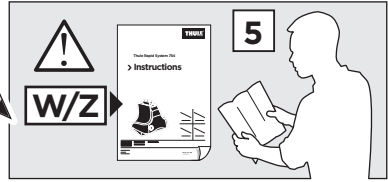

3

	W (mm)	Z (mm)	W (inch)	Z (inch)
JEEP Grand Cherokee, 5-dr SUV, 92-95, 96-98	300	700	11 ³/₄	27 ¹/₂