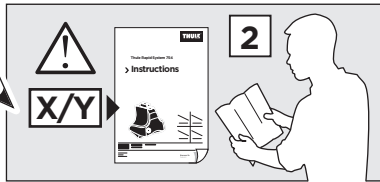

16 x4

48 x4

x1

x1

1

	X (scale)	X (mm)	X (inch)
JEEP Grand Cherokee, 5-dr SUV, 92-95, 96-98	39,5	1046	41 1/8

	Y (scale)	Y (mm)	Y (inch)
JEEP Grand Cherokee, 5-dr SUV, 92-95, 96-98	38	1031	40 5/8

2

JEEP Grand Cherokee, 5-dr SUV, 92-95, 96-98

3

	W (mm)	Z (mm)	W (inch)	Z (inch)
JEEP Grand Cherokee, 5-dr SUV, 92-95, 96-98	300	700	11 ³/₄	27 ¹/₂