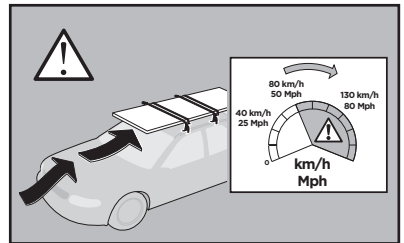

Thule Rapid System Kit 1101

> Instructions

JEEP Grand Cherokee, 5-dr SUV, 92-95, 96-98

ISO 11154-E

141101

C.20130107
519-1101-01

Bring your life

thule.com

16 x4

48 x4

x1

x1

1

	X (scale)	X (mm)	X (inch)
JEEP Grand Cherokee, 5-dr SUV, 92-95, 96-98	39,5	1046	41 1/8

	Y (scale)	Y (mm)	Y (inch)
JEEP Grand Cherokee, 5-dr SUV, 92-95, 96-98	38	1031	40 5/8

2

JEEP Grand Cherokee, 5-dr SUV, 92-95, 96-98

3

	W (mm)	Z (mm)	W (inch)	Z (inch)
JEEP Grand Cherokee, 5-dr SUV, 92-95, 96-98	300	700	11 ³/₄	27 ¹/₂