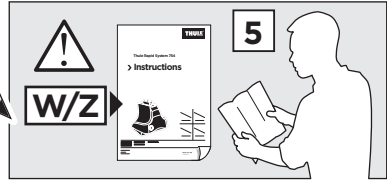

3

	W (mm)	Z (mm)	W (inch)	Z (inch)
SUZUKI Aerio, 4-dr Sedan, 02-03, 04-07 / *02-07	250	700	9 ⁷/₈	27 ¹/₂
SUZUKI Aerio, 5-dr Estate, 01-03, 04-07	355	700	14	27 ¹/₂
SUZUKI Aerio SX, 5-dr Hatchback, *02-06	355	700	14	27 ¹/₂
SUZUKI Aerio, 5-dr Wagon, *02-06	355	700	14	27 ¹/₂
SUZUKI Liana, 4-dr Sedan, 02-03, 04-07	250	700	9 ⁷/₈	27 ¹/₂
SUZUKI Liana, 5-dr Estate, 01-03, 04-07	355	700	14	27 ¹/₂