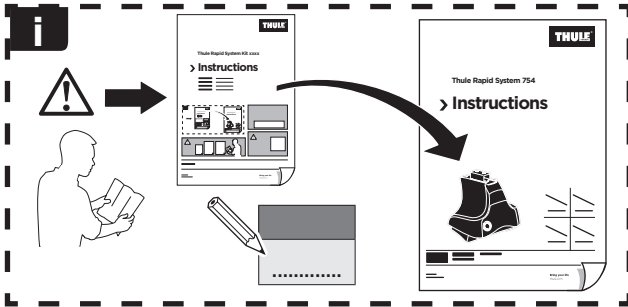

Thule Rapid System Kit 1235

> Instructions

SUZUKI Aerio, 4-dr Sedan, 02-03, 04-07 / *02-07

SUZUKI Aerio, 5-dr Estate, 01-03, 04-07

SUZUKI Aerio SX, 5-dr Hatchback, *02-06

SUZUKI Aerio, 5-dr Wagon, *02-06

SUZUKI Liana, 4-dr Sedan, 02-03, 04-07

SUZUKI Liana, 5-dr Estate, 01-03, 04-07

*North America

ISO 11154-E

1

	X (scale)	X (mm)	X (inch)
SUZUKI Aerio , 4-dr Sedan, 02-03, 04-07 / *02-07	34,5	996	39 1/4
SUZUKI Aerio , 5-dr Estate, 01-03, 04-07	32,5	976	38 3/8
SUZUKI Aerio SX , 5-dr Hatchback, *02-06	32,5	976	38 3/8
SUZUKI Aerio , 5-dr Wagon, *02-06	32,5	976	38 3/8
SUZUKI Liana , 4-dr Sedan, 02-03, 04-07	34,5	996	39 1/4
SUZUKI Liana , 5-dr Estate, 01-03, 04-07	32,5	976	38 3/8