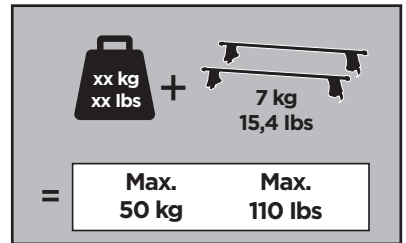

Thule Rapid System Kit 1235

> Instructions

SUZUKI Aerio, 4-dr Sedan, 02-03, 04-07 / *02-07

SUZUKI Aerio, 5-dr Estate, 01-03, 04-07

SUZUKI Aerio SX, 5-dr Hatchback, *02-06

SUZUKI Aerio, 5-dr Wagon, *02-06

SUZUKI Liana, 4-dr Sedan, 02-03, 04-07

SUZUKI Liana, 5-dr Estate, 01-03, 04-07

*North America

ISO 11154-E

1

	X (scale)	X (mm)	X (inch)
SUZUKI Aerio , 4-dr Sedan, 02-03, 04-07 / *02-07	34,5	996	39 1/4
SUZUKI Aerio , 5-dr Estate, 01-03, 04-07	32,5	976	38 3/8
SUZUKI Aerio SX , 5-dr Hatchback, *02-06	32,5	976	38 3/8
SUZUKI Aerio , 5-dr Wagon, *02-06	32,5	976	38 3/8
SUZUKI Liana , 4-dr Sedan, 02-03, 04-07	34,5	996	39 1/4
SUZUKI Liana , 5-dr Estate, 01-03, 04-07	32,5	976	38 3/8

	Y (scale)	Y (mm)	Y (inch)
SUZUKI Aerio , 4-dr Sedan, 02-03, 04-07 / *02-07	30	951	37 1/2
SUZUKI Aerio , 5-dr Estate, 01-03, 04-07	28,5	936	36 7/8
SUZUKI Aerio SX , 5-dr Hatchback, *02-06	28,5	936	36 7/8
SUZUKI Aerio , 5-dr Wagon, *02-06	28,5	936	36 7/8
SUZUKI Liana , 4-dr Sedan, 02-03, 04-07	30	951	37 1/2
SUZUKI Liana , 5-dr Estate, 01-03, 04-07	28,5	936	36 7/8