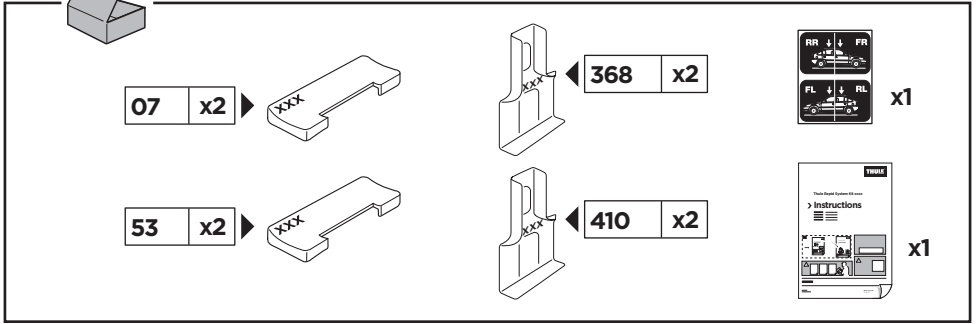

Thule Rapid System Kit 1235

> Instructions

SUZUKI Aerio, 4-dr Sedan, 02-03, 04-07 / *02-07

SUZUKI Aerio, 5-dr Estate, 01-03, 04-07

SUZUKI Aerio SX, 5-dr Hatchback, *02-06

SUZUKI Aerio, 5-dr Wagon, *02-06

SUZUKI Liana, 4-dr Sedan, 02-03, 04-07

SUZUKI Liana, 5-dr Estate, 01-03, 04-07

*North America

ISO 11154-E

1

	X (scale)	X (mm)	X (inch)
SUZUKI Aerio , 4-dr Sedan, 02-03, 04-07 / *02-07	34,5	996	39 1/4
SUZUKI Aerio , 5-dr Estate, 01-03, 04-07	32,5	976	38 3/8
SUZUKI Aerio SX , 5-dr Hatchback, *02-06	32,5	976	38 3/8
SUZUKI Aerio , 5-dr Wagon, *02-06	32,5	976	38 3/8
SUZUKI Liana , 4-dr Sedan, 02-03, 04-07	34,5	996	39 1/4
SUZUKI Liana , 5-dr Estate, 01-03, 04-07	32,5	976	38 3/8

	Y (scale)	Y (mm)	Y (inch)
SUZUKI Aerio , 4-dr Sedan, 02-03, 04-07 / *02-07	30	951	37 1/2
SUZUKI Aerio , 5-dr Estate, 01-03, 04-07	28,5	936	36 7/8
SUZUKI Aerio SX , 5-dr Hatchback, *02-06	28,5	936	36 7/8
SUZUKI Aerio , 5-dr Wagon, *02-06	28,5	936	36 7/8
SUZUKI Liana , 4-dr Sedan, 02-03, 04-07	30	951	37 1/2
SUZUKI Liana , 5-dr Estate, 01-03, 04-07	28,5	936	36 7/8

3

	W (mm)	Z (mm)	W (inch)	Z (inch)
SUZUKI Aerio , 4-dr Sedan, 02-03, 04-07 / *02-07	250	700	9 ⁷ / ₈	27 ¹ / ₂
SUZUKI Aerio , 5-dr Estate, 01-03, 04-07	355	700	14	27 ¹ / ₂
SUZUKI Aerio SX , 5-dr Hatchback, *02-06	355	700	14	27 ¹ / ₂
SUZUKI Aerio , 5-dr Wagon, *02-06	355	700	14	27 ¹ / ₂
SUZUKI Liana , 4-dr Sedan, 02-03, 04-07	250	700	9 ⁷ / ₈	27 ¹ / ₂
SUZUKI Liana , 5-dr Estate, 01-03, 04-07	355	700	14	27 ¹ / ₂