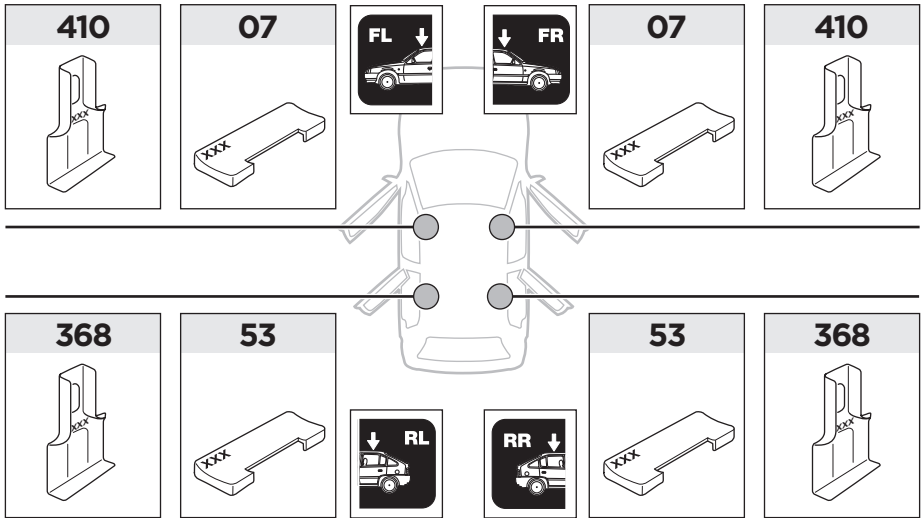

	Y (scale)	Y (mm)	Y (inch)
SUZUKI Aerio , 4-dr Sedan, 02-03, 04-07 / *02-07	30	951	37 1/2
SUZUKI Aerio , 5-dr Estate, 01-03, 04-07	28,5	936	36 7/8
SUZUKI Aerio SX , 5-dr Hatchback, *02-06	28,5	936	36 7/8
SUZUKI Aerio , 5-dr Wagon, *02-06	28,5	936	36 7/8
SUZUKI Liana , 4-dr Sedan, 02-03, 04-07	30	951	37 1/2
SUZUKI Liana , 5-dr Estate, 01-03, 04-07	28,5	936	36 7/8

2

SUZUKI Aerio, 4-dr Sedan, 02-03, 04-07 / *02-07

SUZUKI Aerio, 5-dr Estate, 01-03, 04-07

SUZUKI Aerio SX, 5-dr Hatchback, *02-06

SUZUKI Aerio, 5-dr Wagon, *02-06

SUZUKI Liana, 4-dr Sedan, 02-03, 04-07

SUZUKI Liana, 5-dr Estate, 01-03, 04-07

3

	W (mm)	Z (mm)	W (inch)	Z (inch)
SUZUKI Aerio , 4-dr Sedan, 02-03, 04-07 / *02-07	250	700	9 ⁷ / ₈	27 ¹ / ₂
SUZUKI Aerio , 5-dr Estate, 01-03, 04-07	355	700	14	27 ¹ / ₂
SUZUKI Aerio SX , 5-dr Hatchback, *02-06	355	700	14	27 ¹ / ₂
SUZUKI Aerio , 5-dr Wagon, *02-06	355	700	14	27 ¹ / ₂
SUZUKI Liana , 4-dr Sedan, 02-03, 04-07	250	700	9 ⁷ / ₈	27 ¹ / ₂
SUZUKI Liana , 5-dr Estate, 01-03, 04-07	355	700	14	27 ¹ / ₂