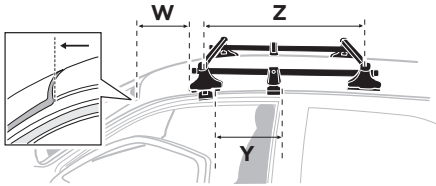

3

	W (mm)	Z (mm)	Y (mm)	W (inch)	Z (inch)	Y (inch)
TOYOTA Yaris , 3-dr Hatchback, 99-03, 04-05	230	700	310	9	27 1/2	12 1/4
TOYOTA Vitz , 3-dr Hatchback, 99-03, 04-05	230	700	310	9	27 1/2	12 1/4

	W (mm)	Z (mm)	W (inch)	Z (inch)
DAIHATSU Sirion , 5-dr Hatchback, 06-	260	700	10 1/4	27 1/2
PERODUA MyVi , 5-dr Hatchback, 06-	260	700	10 1/4	27 1/2
TOYOTA Yaris , 5-dr Hatchback, 99-03, 04-05	260	700	10 1/4	27 1/2
TOYOTA Vitz , 5-dr Hatchback, 99-03, 04-05	260	700	10 1/4	27 1/2