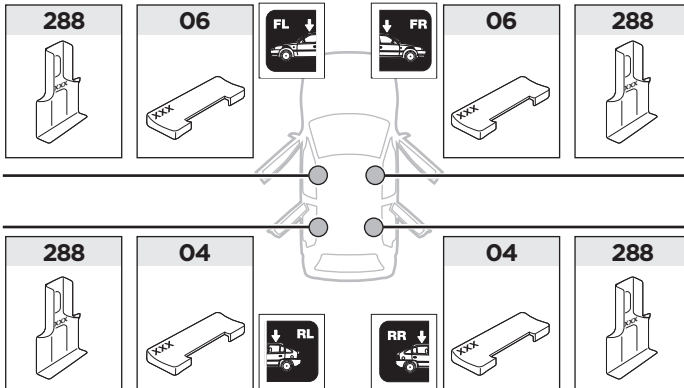

3

	W (mm)	Z (mm)	Y (mm)	W (inch)	Z (inch)	Y (inch)
TOYOTA Yaris , 3-dr Hatchback, 99-03, 04-05	230	700	310	9	27 1/2	12 1/4
TOYOTA Vitz , 3-dr Hatchback, 99-03, 04-05	230	700	310	9	27 1/2	12 1/4

	W (mm)	Z (mm)	W (inch)	Z (inch)
DAIHATSU Sirion , 5-dr Hatchback, 06-	260	700	10 1/4	27 1/2
PERODUA MyVi , 5-dr Hatchback, 06-	260	700	10 1/4	27 1/2
TOYOTA Yaris , 5-dr Hatchback, 99-03, 04-05	260	700	10 1/4	27 1/2
TOYOTA Vitz , 5-dr Hatchback, 99-03, 04-05	260	700	10 1/4	27 1/2