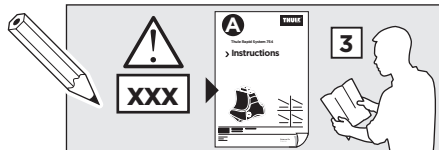

DAIHATSU Sirion, 5-dr Hatchback, 06-

PERODUA MyVi, 5-dr Hatchback, 06-

TOYOTA Yaris, 5-dr Hatchback, 99-03, 04-05

TOYOTA Vitz, 5-dr Hatchback, 99-03, 04-05