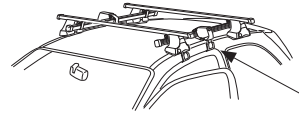

3

	W (mm)	Z (mm)	Y (mm)	W (inch)	Z (inch)	Y (inch)
TOYOTA Yaris , 3-dr Hatchback, 99-03, 04-05	230	700	310	9	27 1/2	12 1/4
TOYOTA Vitz , 3-dr Hatchback, 99-03, 04-05	230	700	310	9	27 1/2	12 1/4

	W (mm)	Z (mm)	W (inch)	Z (inch)
DAIHATSU Sirion , 5-dr Hatchback, 06-	260	700	10 1/4	27 1/2
PERODUA MyVi , 5-dr Hatchback, 06-	260	700	10 1/4	27 1/2
TOYOTA Yaris , 5-dr Hatchback, 99-03, 04-05	260	700	10 1/4	27 1/2
TOYOTA Vitz , 5-dr Hatchback, 99-03, 04-05	260	700	10 1/4	27 1/2