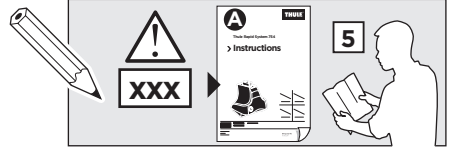

3

	W (mm)	Z (mm)	Y (mm)	W (inch)	Z (inch)	Y (inch)
TOYOTA Yaris, 3-dr Hatchback, 99-03, 04-05	230	700	310	9	27 1/2	12 1/4
TOYOTA Vitz, 3-dr Hatchback, 99-03, 04-05	230	700	310	9	27 1/2	12 1/4

	W (mm)	Z (mm)	W (inch)	Z (inch)
DAIHATSU Sirion, 5-dr Hatchback, 06-	260	700	10 1/4	27 1/2
PERODUA MyVi, 5-dr Hatchback, 06-	260	700	10 1/4	27 1/2
TOYOTA Yaris, 5-dr Hatchback, 99-03, 04-05	260	700	10 1/4	27 1/2
TOYOTA Vitz, 5-dr Hatchback, 99-03, 04-05	260	700	10 1/4	27 1/2