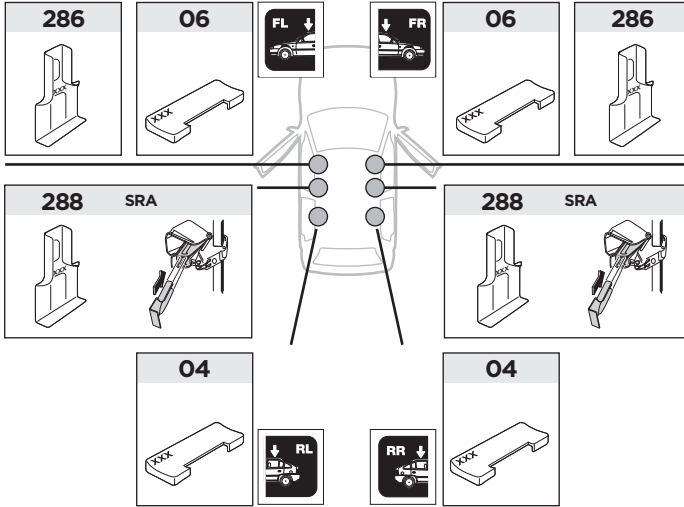

TOYOTA Yaris, 3-dr Hatchback, 99-03, 04-05

TOYOTA Vitz, 3-dr Hatchback, 99-03, 04-05