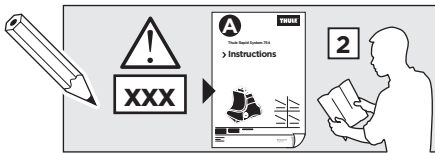

04 x2

06 x2

286 x2

288 x4

x1

x1

1

	X (scale)	X (mm)	X (inch)
DAIHATSU Sirion, 5-dr Hatchback, 06-	39	1041	41
PERODUA MyVi, 5-dr Hatchback, 06-	39	1041	41
TOYOTA Yaris, 3-dr Hatchback, 99-03, 04-05	29,5	946	37 ¹/₄
TOYOTA Vitz, 3-dr Hatchback, 99-03, 04-05	29,5	946	37 ¹/₄
TOYOTA Yaris, 5-dr Hatchback, 99-03, 04-05	28,5	936	36 ⁷/₈
TOYOTA Vitz, 5-dr Hatchback, 99-03, 04-05	28,5	936	36 ⁷/₈

	Y (scale)	Y (mm)	Y (inch)
DAIHATSU Sirion, 5-dr Hatchback, 06-	37,5	1026	40 ³/₈
PERODUA MyVi, 5-dr Hatchback, 06-	37,5	1026	40 ³/₈
TOYOTA Yaris, 3-dr Hatchback, 99-03, 04-05	29,5	946	37 ¹/₄
TOYOTA Vitz, 3-dr Hatchback, 99-03, 04-05	29,5	946	37 ¹/₄
TOYOTA Yaris, 5-dr Hatchback, 99-03, 04-05	28,5	936	36 ⁷/₈
TOYOTA Vitz, 5-dr Hatchback, 99-03, 04-05	28,5	936	36 ⁷/₈