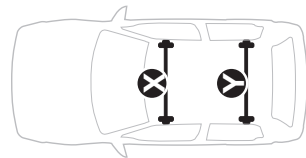

04 x2

06 x2

286 x2

288 x4

x1

x1

1

	X (scale)	X (mm)	X (inch)
DAIHATSU Sirion, 5-dr Hatchback, 06-	39	1041	41
PERODUA MyVi, 5-dr Hatchback, 06-	39	1041	41
TOYOTA Yaris, 3-dr Hatchback, 99-03, 04-05	29,5	946	37 ¹/₄
TOYOTA Vitz, 3-dr Hatchback, 99-03, 04-05	29,5	946	37 ¹/₄
TOYOTA Yaris, 5-dr Hatchback, 99-03, 04-05	28,5	936	36 ⁷/₈
TOYOTA Vitz, 5-dr Hatchback, 99-03, 04-05	28,5	936	36 ⁷/₈

	Y (scale)	Y (mm)	Y (inch)
DAIHATSU Sirion, 5-dr Hatchback, 06-	37,5	1026	40 ³/₈
PERODUA MyVi, 5-dr Hatchback, 06-	37,5	1026	40 ³/₈
TOYOTA Yaris, 3-dr Hatchback, 99-03, 04-05	29,5	946	37 ¹/₄
TOYOTA Vitz, 3-dr Hatchback, 99-03, 04-05	29,5	946	37 ¹/₄
TOYOTA Yaris, 5-dr Hatchback, 99-03, 04-05	28,5	936	36 ⁷/₈
TOYOTA Vitz, 5-dr Hatchback, 99-03, 04-05	28,5	936	36 ⁷/₈