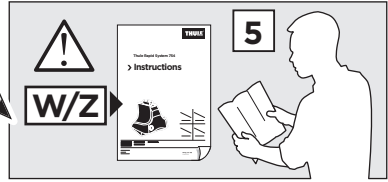

3

	W (mm)	Z (mm)	W (inch)	Z (inch)
KIA Soul, 5-dr Hatchback, 08-13 / *10-13	265	760	10 1/2	30