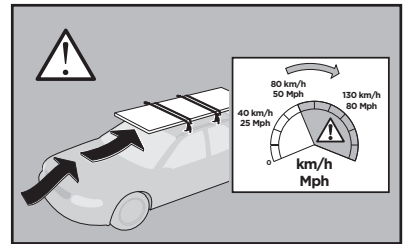

Thule Rapid System Kit 1524

> Instructions

KIA Soul, 5-dr Hatchback, 08-13 / *10-13

*North America

ISO 11154-E

141524

C.20150914
519-1524-04

Bring your life

thule.com