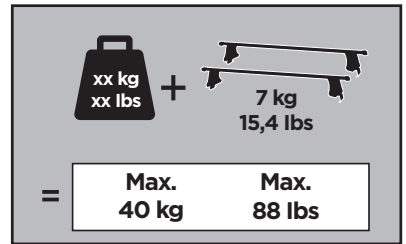

Thule Rapid System Kit 1524

> Instructions

KIA Soul, 5-dr Hatchback, 08-13 / *10-13

*North America

ISO 11154-E

141524

C.20150914
519-1524-04

Bring your life

thule.com