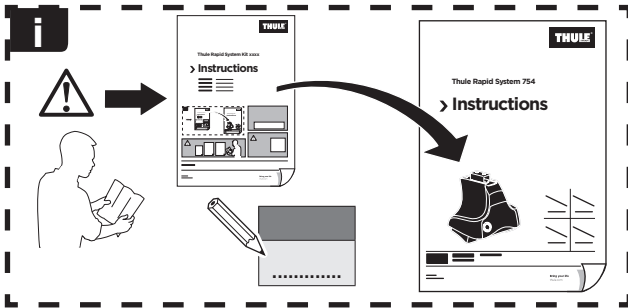

Thule Rapid System Kit 1715

> Instructions

MAZDA 6, 4-dr Sedan, 13- / *14-

*North America

ISO 11154-E

141715

C.201307-05
519-1715-03

Bring your life