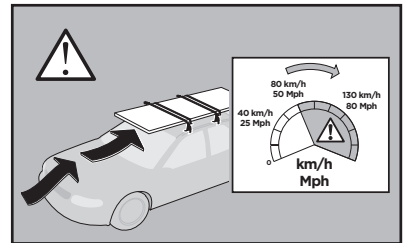

Thule Rapid System Kit 1715

> Instructions

MAZDA 6, 4-dr Sedan, 13- / *14-

*North America

ISO 11154-E

141715

C.201307-05
519-1715-03

Bring your life