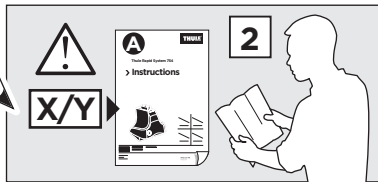

174 x2

386 x1

387 x1

186 x2

319 x2

x1

x1

1

	X (scale)	X (mm)	X (inch)
TOYOTA Prius, 5-dr Estate, 12-	41	1061	41 ³/₄
TOYOTA Prius, 5-dr Estate, 12- (with glass roof)	41	1061	41 ³/₄
TOYOTA Prius V, 5-dr Wagon, *12-	41	1061	41 ³/₄
TOYOTA Prius V, 5-dr Wagon, *12- (with glass roof)	41	1061	41 ³/₄

	Y (scale)	Y (mm)	Y (inch)
TOYOTA Prius, 5-dr Estate, 12-	37,5	1026	40 ³/₈
TOYOTA Prius, 5-dr Estate, 12- (with glass roof)	37,5	1026	40 ³/₈
TOYOTA Prius V, 5-dr Wagon, *12-	37,5	1026	40 ³/₈
TOYOTA Prius V, 5-dr Wagon, *12- (with glass roof)	37,5	1026	40 ³/₈