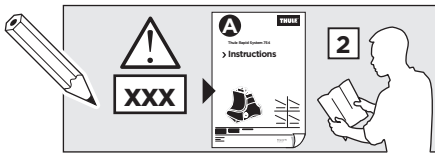

Warnings: A warning icon indicates that the vehicle's speed must be limited when the rack is installed.

ISO 11154-E

141047

C.20150501
519-1047-01

Bring your life
thule.com

1

	X (scale)	X (mm)	X (inch)
HYUNDAI Accent , 3-dr Hatchback, 95-99	22	871	34 1/4
HYUNDAI Accent , 4-dr Sedan, 94-99	22	871	34 1/4
HYUNDAI Accent , 5-dr Hatchback, 95-99	22	871	34 1/4
HYUNDAI Pony , 3-dr Hatchback, 95-99	22	871	34 1/4
HYUNDAI Pony , 4-dr Sedan, 94-99	22	871	34 1/4
HYUNDAI Pony , 5-dr Hatchback, 95-99	22	871	34 1/4