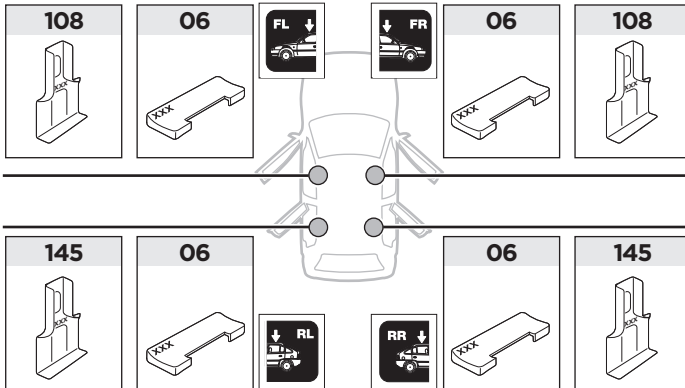

Warnings: A warning icon indicates that the vehicle's speed must be limited when the rack is installed.

ISO 11154-E

141047

C.20150501
519-1047-01

Bring your life
thule.com

1

	X (scale)	X (mm)	X (inch)
HYUNDAI Accent , 3-dr Hatchback, 95-99	22	871	34 1/4
HYUNDAI Accent , 4-dr Sedan, 94-99	22	871	34 1/4
HYUNDAI Accent , 5-dr Hatchback, 95-99	22	871	34 1/4
HYUNDAI Pony , 3-dr Hatchback, 95-99	22	871	34 1/4
HYUNDAI Pony , 4-dr Sedan, 94-99	22	871	34 1/4
HYUNDAI Pony , 5-dr Hatchback, 95-99	22	871	34 1/4

	Y (scale)	Y (mm)	Y (inch)
HYUNDAI Accent , 3-dr Hatchback, 95-99	20	851	33 1/2
HYUNDAI Accent , 4-dr Sedan, 94-99	20	851	33 1/2
HYUNDAI Accent , 5-dr Hatchback, 95-99	20	851	33 1/2
HYUNDAI Pony , 3-dr Hatchback, 95-99	20	851	33 1/2
HYUNDAI Pony , 4-dr Sedan, 94-99	20	851	33 1/2
HYUNDAI Pony , 5-dr Hatchback, 95-99	20	851	33 1/2

2

SRA

HYUNDAI Accent, 3-dr Hatchback, 95-99

HYUNDAI Pony, 3-dr Hatchback, 95-99

HYUNDAI Accent, 4-dr Sedan, 94-99

HYUNDAI Pony, 4-dr Sedan, 94-99

HYUNDAI Accent, 5-dr Hatchback, 95-99

HYUNDAI Pony, 5-dr Hatchback, 95-99

3

	W (mm)	Z (mm)	Y (mm)	W (inch)	Z (inch)	Y (inch)
HYUNDAI Accent , 3-dr Hatchback, 95-99	160	700	345	6 1/4	27 1/2	13 5/8
HYUNDAI Pony , 3-dr Hatchback, 95-99	160	700	345	6 1/4	27 1/2	13 5/8

	W (mm)	Z (mm)	W (inch)	Z (inch)
HYUNDAI Accent , 4-dr Sedan, 94-99	160	620	6 1/4	24 3/8
HYUNDAI Accent , 5-dr Hatchback, 95-99	160	620	6 1/4	24 3/8
HYUNDAI Pony , 4-dr Sedan, 94-99	160	620	6 1/4	24 3/8
HYUNDAI Pony , 5-dr Hatchback, 95-99	160	620	6 1/4	24 3/8