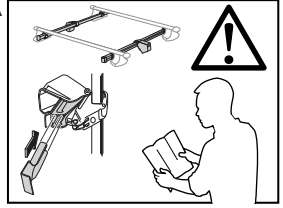

2

SRA

HYUNDAI Accent, 3-dr Hatchback, 95-99

HYUNDAI Pony, 3-dr Hatchback, 95-99

HYUNDAI Accent, 4-dr Sedan, 94-99

HYUNDAI Pony, 4-dr Sedan, 94-99

HYUNDAI Accent, 5-dr Hatchback, 95-99

HYUNDAI Pony, 5-dr Hatchback, 95-99