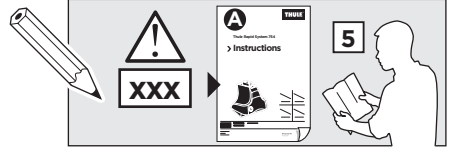

3

	W (mm)	Z (mm)	Y (mm)	W (inch)	Z (inch)	Y (inch)
HYUNDAI Accent , 3-dr Hatchback, 95-99	160	700	345	6 1/4	27 1/2	13 5/8
HYUNDAI Pony , 3-dr Hatchback, 95-99	160	700	345	6 1/4	27 1/2	13 5/8

	W (mm)	Z (mm)	W (inch)	Z (inch)
HYUNDAI Accent , 4-dr Sedan, 94-99	160	620	6 1/4	24 3/8
HYUNDAI Accent , 5-dr Hatchback, 95-99	160	620	6 1/4	24 3/8
HYUNDAI Pony , 4-dr Sedan, 94-99	160	620	6 1/4	24 3/8
HYUNDAI Pony , 5-dr Hatchback, 95-99	160	620	6 1/4	24 3/8