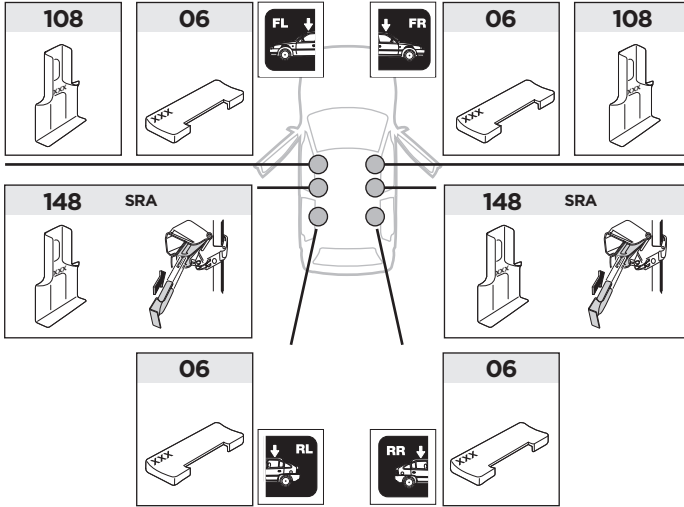

HYUNDAI Accent, 3-dr Hatchback, 95-99

HYUNDAI Pony, 3-dr Hatchback, 95-99