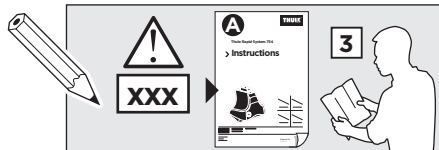

3

	W (mm)	Z (mm)	Y (mm)	W (inch)	Z (inch)	Y (inch)
HYUNDAI Accent , 3-dr Hatchback, 95-99	160	700	345	6 1/4	27 1/2	13 5/8
HYUNDAI Pony , 3-dr Hatchback, 95-99	160	700	345	6 1/4	27 1/2	13 5/8

	W (mm)	Z (mm)	W (inch)	Z (inch)
HYUNDAI Accent , 4-dr Sedan, 94-99	160	620	6 1/4	24 3/8
HYUNDAI Accent , 5-dr Hatchback, 95-99	160	620	6 1/4	24 3/8
HYUNDAI Pony , 4-dr Sedan, 94-99	160	620	6 1/4	24 3/8
HYUNDAI Pony , 5-dr Hatchback, 95-99	160	620	6 1/4	24 3/8