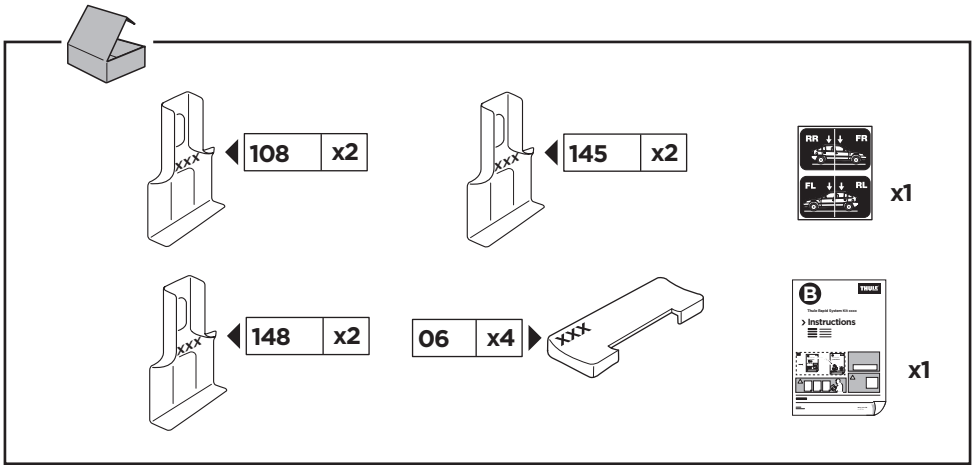

HYUNDAI Pony, 5-dr Hatchback, 95-99

Weight Limits:

- Max. 75 kg / 165 lbs (with 7 kg / 15.4 lbs rack)
- Max. 50 kg / 110 lbs (with 7 kg / 15.4 lbs rack and 3 kg / 6.6 lbs accessories)

Speed Limits:

- 80 km/h / 50 Mph
- 130 km/h / 80 Mph
- 40 km/h / 25 Mph

Warnings: A warning icon indicates that the vehicle's speed must be limited when the rack is installed.

ISO 11154-E

141047

C.20150501
519-1047-01

Bring your life
thule.com

1

	X (scale)	X (mm)	X (inch)
HYUNDAI Accent , 3-dr Hatchback, 95-99	22	871	34 1/4
HYUNDAI Accent , 4-dr Sedan, 94-99	22	871	34 1/4
HYUNDAI Accent , 5-dr Hatchback, 95-99	22	871	34 1/4
HYUNDAI Pony , 3-dr Hatchback, 95-99	22	871	34 1/4
HYUNDAI Pony , 4-dr Sedan, 94-99	22	871	34 1/4
HYUNDAI Pony , 5-dr Hatchback, 95-99	22	871	34 1/4

	Y (scale)	Y (mm)	Y (inch)
HYUNDAI Accent , 3-dr Hatchback, 95-99	20	851	33 1/2
HYUNDAI Accent , 4-dr Sedan, 94-99	20	851	33 1/2
HYUNDAI Accent , 5-dr Hatchback, 95-99	20	851	33 1/2
HYUNDAI Pony , 3-dr Hatchback, 95-99	20	851	33 1/2
HYUNDAI Pony , 4-dr Sedan, 94-99	20	851	33 1/2
HYUNDAI Pony , 5-dr Hatchback, 95-99	20	851	33 1/2

3

	W (mm)	Z (mm)	Y (mm)	W (inch)	Z (inch)	Y (inch)
HYUNDAI Accent , 3-dr Hatchback, 95-99	160	700	345	6 1/4	27 1/2	13 5/8
HYUNDAI Pony , 3-dr Hatchback, 95-99	160	700	345	6 1/4	27 1/2	13 5/8

	W (mm)	Z (mm)	W (inch)	Z (inch)
HYUNDAI Accent , 4-dr Sedan, 94-99	160	620	6 1/4	24 3/8
HYUNDAI Accent , 5-dr Hatchback, 95-99	160	620	6 1/4	24 3/8
HYUNDAI Pony , 4-dr Sedan, 94-99	160	620	6 1/4	24 3/8
HYUNDAI Pony , 5-dr Hatchback, 95-99	160	620	6 1/4	24 3/8