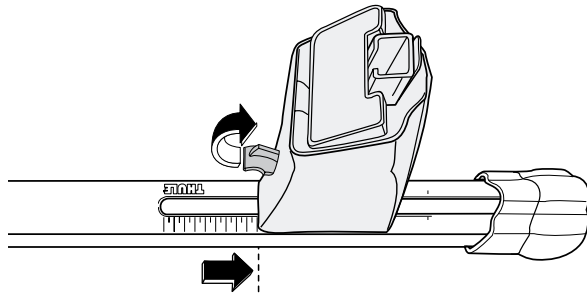

Kit 1208

Vehicle	Front	Rear
TOYOTA Gaia, 5 door Estate, 98-	32,5	35