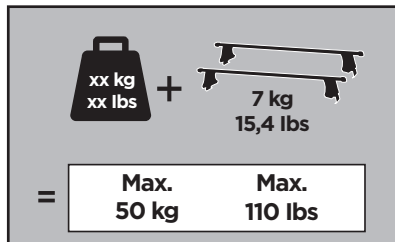

ISO 11154-E

141620

C.20130619
519-1620-01

Bring your life
thule.com