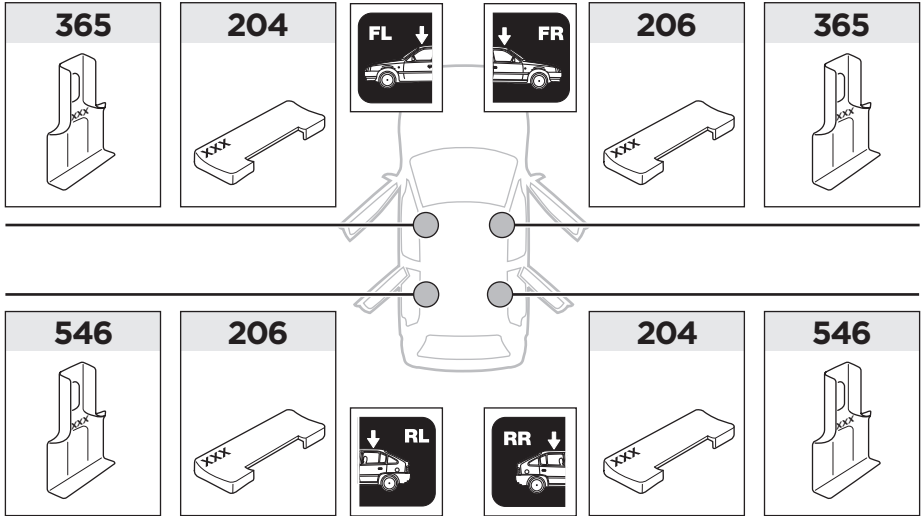

x1

1

	X (scale)	X (mm)	X (inch)
<b>FORD Focus, 4-dr Sedan, *08-11</b>	<b>24</b>	<b>891</b>	<b>35 1/8</b>

	Y (scale)	Y (mm)	Y (inch)
<b>FORD Focus, 4-dr Sedan, *08-11</b>	<b>22,5</b>	<b>876</b>	<b>34 1/2</b>

2

FORD Focus, 4-dr Sedan, \*08-11)

**3**

	W (mm)	Z (mm)	W (inch)	Z (inch)
<b>FORD Focus, 4-dr Sedan, *08-11</b>	<b>255</b>	<b>650</b>	<b>10</b>	<b>25 1/2</b>