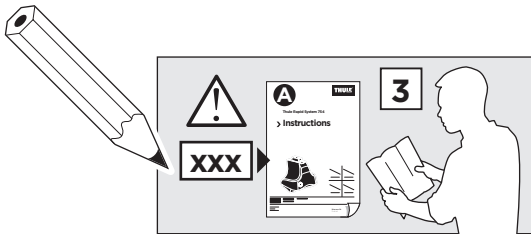

2

FORD Focus, 4-dr Sedan, *08-11)