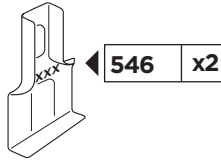

x1

x1

1

	X (scale)	X (mm)	X (inch)
FORD Focus, 4-dr Sedan, *08-11	24	891	35 1/8