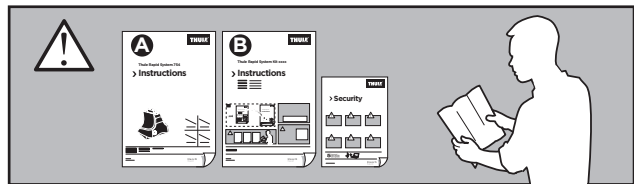

# > Instructions

FORD Focus, 4-dr Sedan, \*08-11

\*North America

ISO 11154-E

141620

C.20130619  
519-1620-01

Bring your life  
thule.com

x1