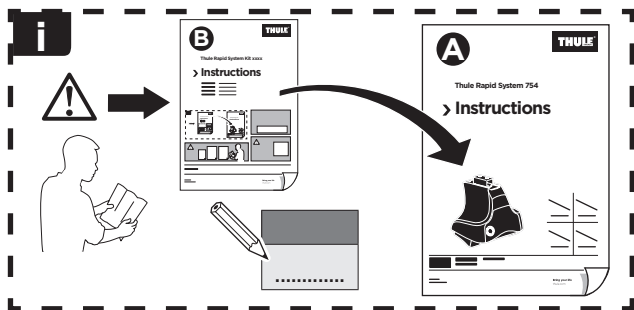

ISO 11154-E

141620

C.20130619
519-1620-01

Bring your life
thule.com