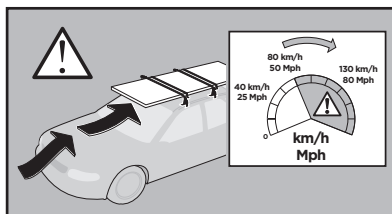

# > Instructions

**HONDA Element**, 5-dr SUV, \*03-

\*North America

This kit is only for vehicles with fixpoint mounting.

ISO 11154-E

183109

C.20130605  
509-3109-02

Bring your life  
thule.com