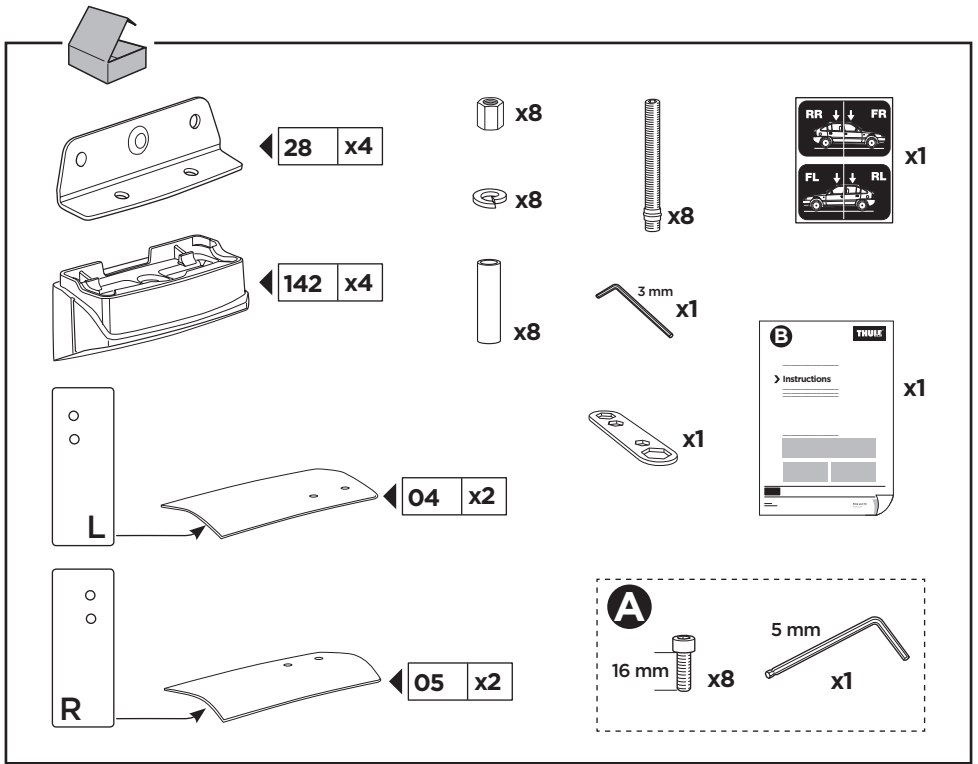

# > Instructions

**HONDA Element**, 5-dr SUV, \*03-

\*North America

This kit is only for vehicles with fixpoint mounting.

ISO 11154-E

183109

C.20130605  
509-3109-02

Bring your life  
thule.com

x8

x8

**L**

**04 x2**

**R**

**05 x2**

3 mm x1

**A**