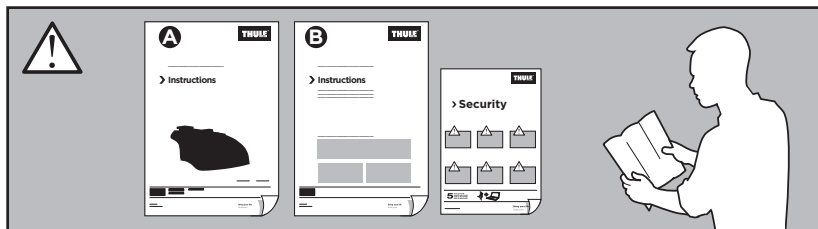

# > Instructions

**HONDA Element**, 5-dr SUV, \*03-

\*North America

This kit is only for vehicles with fixpoint mounting.

ISO 11154-E

183109

C.20130605  
509-3109-02

Bring your life  
thule.com