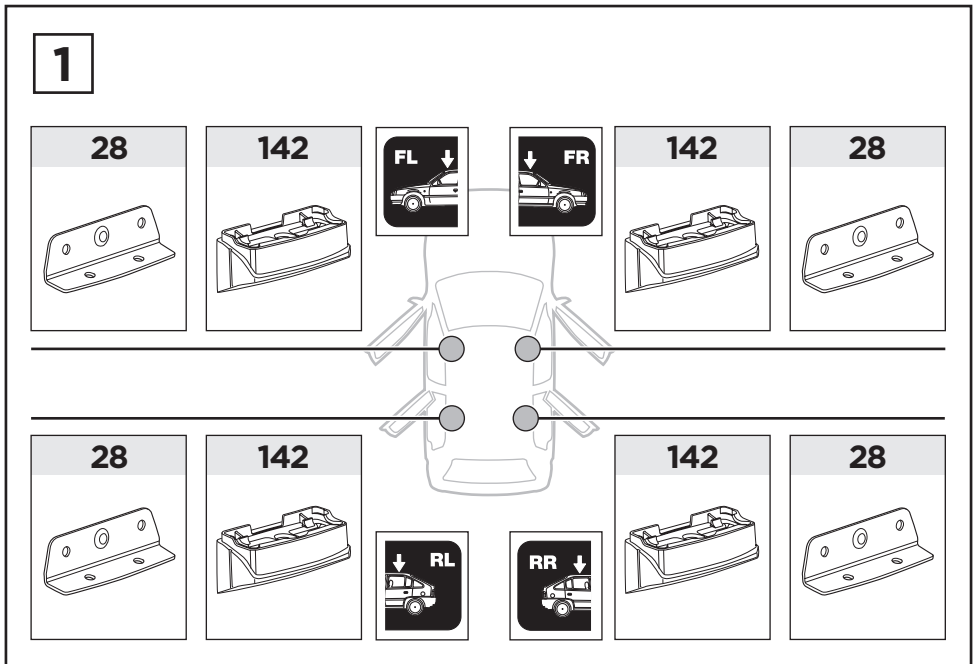

# > Instructions

**HONDA Element**, 5-dr SUV, \*03-

\*North America

This kit is only for vehicles with fixpoint mounting.

ISO 11154-E

183109

C.20130605  
509-3109-02

Bring your life  
thule.com