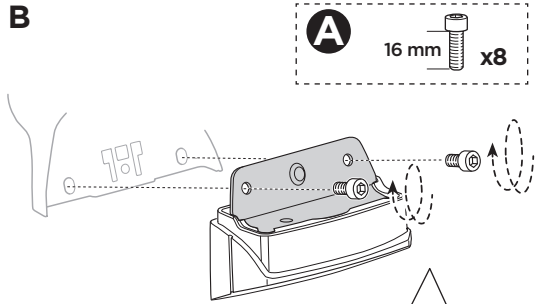

2

A

B

EN Only a few turns
DE Nur wenige Umdrehungen
FR Quelques tours uniquement
NL Slechts enkele slagen
IT Solo qualche giro
ES Sólo algunas vueltas
PT Noções básicas
SV Endast några varv
DK Kun nogle få omgange
NE Bare noen få omdreinger
FI Vain muutama kierros
ET Ainult mõni pööre
LV Tikai dažī apgriezieni
LT Tik keli pasukimai
PL Wystarczy kilka obrotów
RU Только несколько оборотов

UK Лише декілька обертів
BG Само няколко завъртания
CS Pouze několik otáček
SK Len niekoľko otáčok
SL Le nekaj obratov
HR/BiH Samo nekoliko okreta
RO Doar câteva rotiri
HU Csak néhány fordítás
EL Μόνο λίγες περιστροφές
TR Yalnızca birkaç tur

بعض دورات فقط

AR

רק מספר סיבובים

HE

ZH 仅几圈
JA 2～3回転のみ
KO 몇 번만 돌리면 됨
TH เพียงสองสามรอบ

3

x1