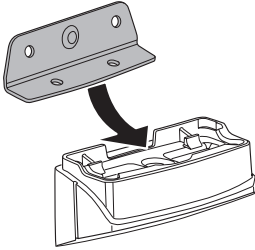

2

A

B

EN Only a few turns
DE Nur wenige Umdrehungen
FR Quelques tours uniquement
NL Slechts enkele slagen
IT Solo qualche giro
ES Sólo algunas vueltas
PT Noções básicas
SV Endast några varv
DK Kun nogle få omgange
NE Bare noen få omdreinger
FI Vain muutama kierros
ET Ainult mõni pööre
LV Tikai dažī apgriezieni
LT Tik keli pasukimai
PL Wystarczy kilka obrotów
RU Только несколько оборотов

UK Лише декілька обертів
BG Само няколко завъртания
CS Pouze několik otáček
SK Len niekoľko otáčok
SL Le nekaj obratov
HR/BiH Samo nekoliko okreta
RO Doar câteva rotiri
HU Csak néhány fordítás
EL Μόνο λίγες περιστροφές
TR Yalnızca birkaç tur

بعض دورات فقط

AR

רק מספר סיבובים

HE

ZH 仅几圈
JA 2～3回転のみ
KO 몇 번만 돌리면 됨
TH เพียงสองสามรอบ

3

x1