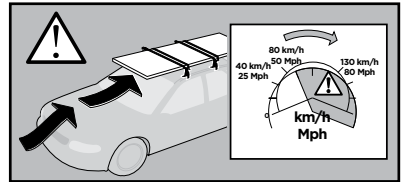

xx kg xx lbs	+		7 kg 15,4 lbs
CHRYSLER PT Cruiser , 5-dr Estate, 00-09 CHRYSLER PT Cruiser , 5-dr Wagon, *01-10	=	Max. 75 kg 165 lbs	
DAEWOO Musso , 5-dr SUV, 93-05 SSANGYONG Musso , 5-dr SUV, 93-05	=	Max. 50 kg 110 lbs	