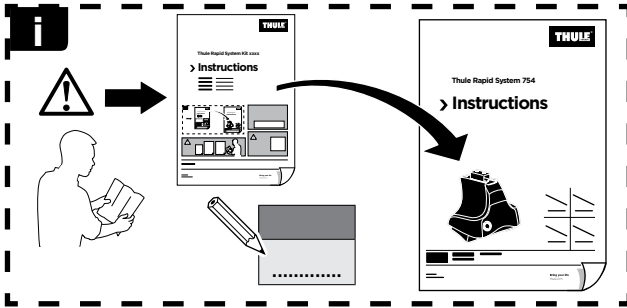

Thule Rapid System Kit 1203

> Instructions

- CHRYSLER PT Cruiser**, 5-dr Estate, 00-09
- CHRYSLER PT Cruiser**, 5-dr Wagon, *01-10
- DAEWOO Musso**, 5-dr SUV, 93-05
- SSANGYONG Musso**, 5-dr SUV, 93-05

*North America