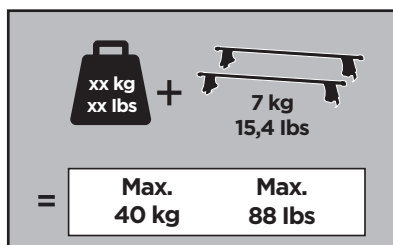

ISO 11154-E

141785
C.201500818
519-1785-01

Bring your life
thule.com