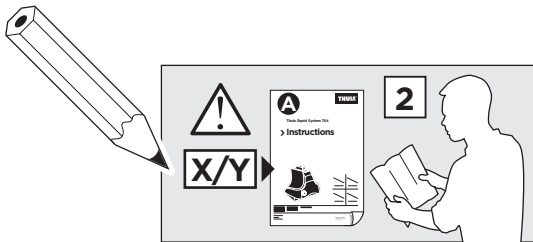

1

	X (scale)	X (mm)	X (inch)
HONDA Mobilio, 5-dr MPV, 14-	30,5	956	37 ⁵ / ₈

	Y (scale)	Y (mm)	Y (inch)
HONDA Mobilio, 5-dr MPV, 14-	28,5	936	36 ⁷ / ₈

2

HONDA Mobilio, 5-dr MPV, 14-

3

	W (mm)	Z (mm)	W (inch)	Z (inch)
HONDA Mobilio, 5-dr MPV, 14-	610	700	24	27 1/2