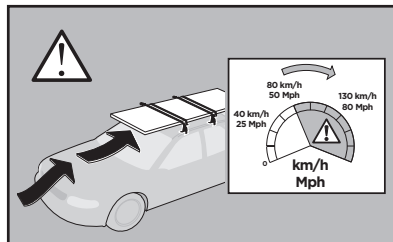

ISO 11154-E

141785
C.201500818
519-1785-01

Bring your life
thule.com