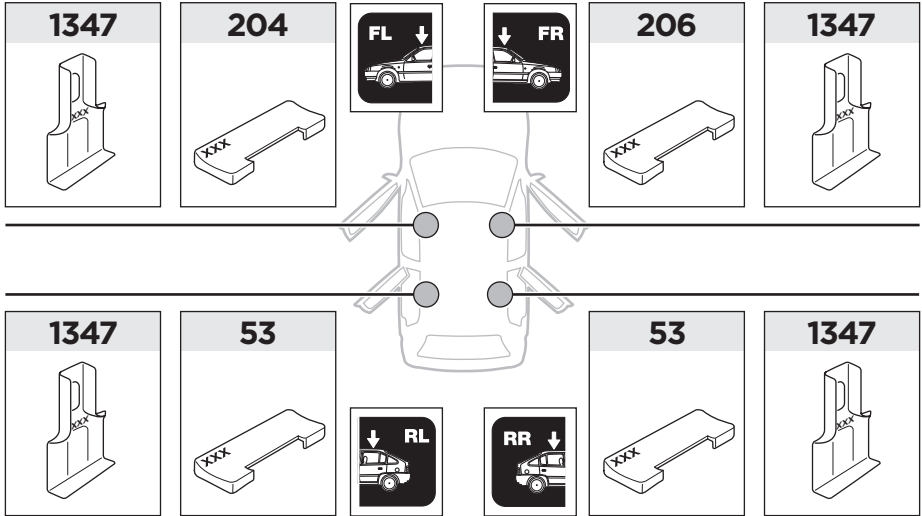

1

	X (scale)	X (mm)	X (inch)
HONDA Mobilio, 5-dr MPV, 14-	30,5	956	37 ⁵ / ₈

	Y (scale)	Y (mm)	Y (inch)
HONDA Mobilio, 5-dr MPV, 14-	28,5	936	36 ⁷ / ₈

2

HONDA Mobilio, 5-dr MPV, 14-

3

	W (mm)	Z (mm)	W (inch)	Z (inch)
HONDA Mobilio, 5-dr MPV, 14-	610	700	24	27 1/2