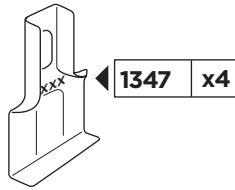

Thule Rapid System Kit 1785

> Instructions

HONDA Mobilio, 5-dr MPV, 14-

ISO 11154-E

141785
C.201500818
519-1785-01

Bring your life
thule.com

x1

x1

1

	X (scale)	X (mm)	X (inch)
HONDA Mobilio, 5-dr MPV, 14-	30,5	956	37 ⁵ / ₈

	Y (scale)	Y (mm)	Y (inch)
HONDA Mobilio, 5-dr MPV, 14-	28,5	936	36 ⁷ / ₈

2

HONDA Mobilio, 5-dr MPV, 14-

3

	W (mm)	Z (mm)	W (inch)	Z (inch)
HONDA Mobilio, 5-dr MPV, 14-	610	700	24	27 1/2