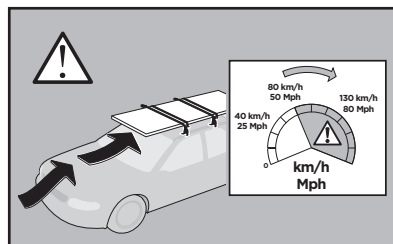

ISO 11154-E

141587

C.20130617
519-1587-03

Bring your life
thule.com