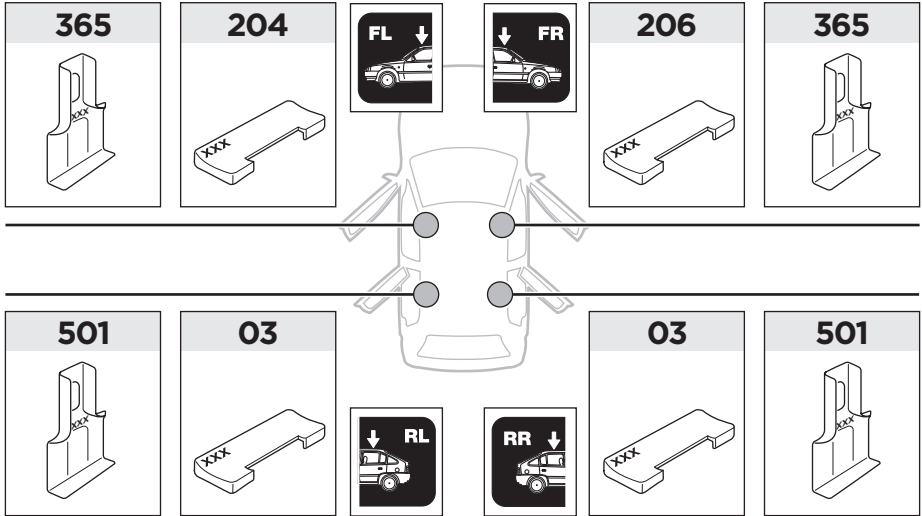

204 x1

206 x1

03 x2

365 x2

501 x2

x1

x1

1

	X (scale)	X (mm)	X (inch)
NISSAN Rogue, 5-dr SUV, *08-	39,5	1048	41 1/4

	Y (scale)	Y (mm)	Y (inch)
NISSAN Rogue, 5-dr SUV, *08-	37	1019	40 1/8

2

NISSAN Rogue, 5-dr SUV, *08-

3

	W (mm)	Z (mm)	W (inch)	Z (inch)
NISSAN Rogue, 5-dr SUV, *08-	305	660	12	26