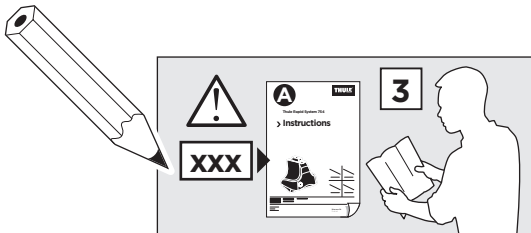

	X (scale)	X (mm)	X (inch)
NISSAN Rogue, 5-dr SUV, *08-	39,5	1048	41 1/4

	Y (scale)	Y (mm)	Y (inch)
NISSAN Rogue, 5-dr SUV, *08-	37	1019	40 1/8

2

NISSAN Rogue, 5-dr SUV, *08-

3

	W (mm)	Z (mm)	W (inch)	Z (inch)
NISSAN Rogue, 5-dr SUV, *08-	305	660	12	26