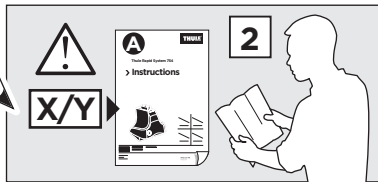

204 x1

206 x1

03 x2

365 x2

501 x2

x1

x1

1

	X (scale)	X (mm)	X (inch)
NISSAN Rogue, 5-dr SUV, *08-	39,5	1048	41 1/4

	Y (scale)	Y (mm)	Y (inch)
NISSAN Rogue, 5-dr SUV, *08-	37	1019	40 1/8

2

NISSAN Rogue, 5-dr SUV, *08-

3

	W (mm)	Z (mm)	W (inch)	Z (inch)
NISSAN Rogue, 5-dr SUV, *08-	305	660	12	26