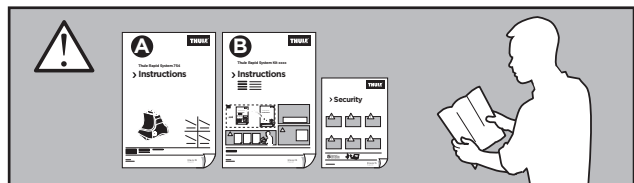

Thule Rapid System Kit 1587

> Instructions

NISSAN Rogue, 5-dr SUV, *08-

*North America

ISO 11154-E

141587

C.20130617
519-1587-03

Bring your life
thule.com