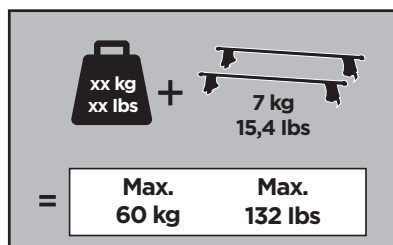

ISO 11154-E

141587

C.20130617
519-1587-03

Bring your life
thule.com