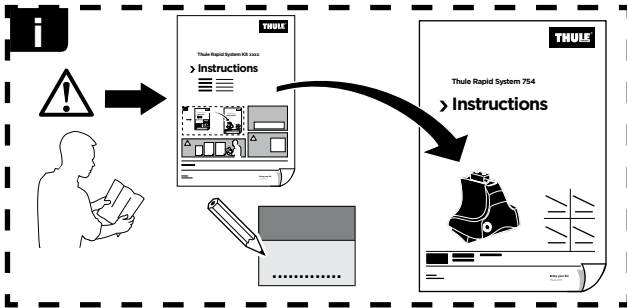

Thule Rapid System Kit 1164

> Instructions

NISSAN AD, 5-dr Van, 00-06

TOYOTA RAV 4, 3-dr SUV, 00-03, 04-05

TOYOTA RAV 4, 5-dr SUV, 00-03, 04-05

TOYOTA Regius, 5-dr Van, 00-02