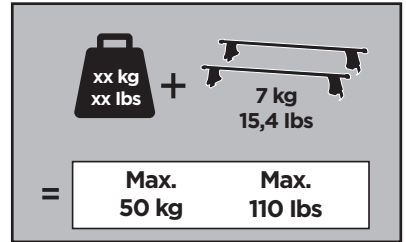

Thule Rapid System Kit 1438

> Instructions

LEXUS ES 350, 4-dr Sedan, *07-
TOYOTA Aurion, 4-dr Sedan, 06-
TOYOTA Camry, 4-dr Sedan, 06-17 / *07-17
TOYOTA Camry, 4-dr Sedan, 11-17 (JPN)

*North America

ISO 11154-E

141438

C.20171026
519-1438-05

Bring your life
thule.com

x1

x1

1

	X (scale)	X (mm)	X (inch)
LEXUS ES 350, 4-dr Sedan, *07-	38	1031	40 ⁵/₈
TOYOTA Aurion, 4-dr Sedan, 06-	38	1031	40 ⁵/₈
TOYOTA Camry, 4-dr Sedan, 06-11 / *07-11	38	1031	40 ⁵/₈
TOYOTA Camry, 4-dr Sedan, 12-17 / *12-17	36	1011	39 ³/₄
TOYOTA Camry, 4-dr Sedan, 11-17 (JPN)	37	1021	40 ¹/₄