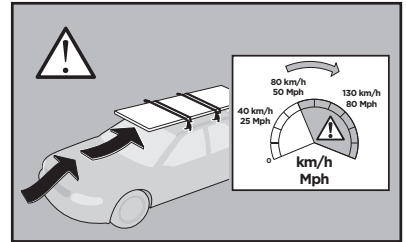

Thule Rapid System Kit 1438

> Instructions

LEXUS ES 350, 4-dr Sedan, *07-
TOYOTA Aurion, 4-dr Sedan, 06-
TOYOTA Camry, 4-dr Sedan, 06-17 / *07-17
TOYOTA Camry, 4-dr Sedan, 11-17 (JPN)

*North America

ISO 11154-E

141438

C.20171026
519-1438-05

Bring your life
thule.com

x1

x1

1

	X (scale)	X (mm)	X (inch)
LEXUS ES 350, 4-dr Sedan, *07-	38	1031	40 ⁵/₈
TOYOTA Aurion, 4-dr Sedan, 06-	38	1031	40 ⁵/₈
TOYOTA Camry, 4-dr Sedan, 06-11 / *07-11	38	1031	40 ⁵/₈
TOYOTA Camry, 4-dr Sedan, 12-17 / *12-17	36	1011	39 ³/₄
TOYOTA Camry, 4-dr Sedan, 11-17 (JPN)	37	1021	40 ¹/₄