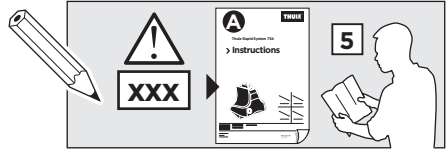

3

	W (mm)	Z (mm)	Y (mm)	W (inch)	Z (inch)	Y (inch)
MITSUBISHI Pajero, 3-dr SUV, 99-06	330	700	390	13	27 1/2	15 3/8
MITSUBISHI Montero, 3-dr SUV, 99-06	330	700	390	13	27 1/2	15 3/8