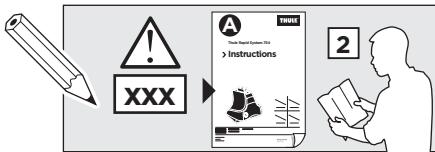

329 x4

04 x4

x1

x1

1

	X (scale)	X (mm)	X (inch)
MITSUBISHI Pajero, 3-dr SUV, 99-06	48,5	1136	44 ³/₄
MITSUBISHI Montero, 3-dr SUV, 99-06	48,5	1136	44 ³/₄

	Y (scale)	Y (mm)	Y (inch)
MITSUBISHI Pajero, 3-dr SUV, 99-06	47,5	1126	44 ³/₈
MITSUBISHI Montero, 3-dr SUV, 99-06	47,5	1126	44 ³/₈