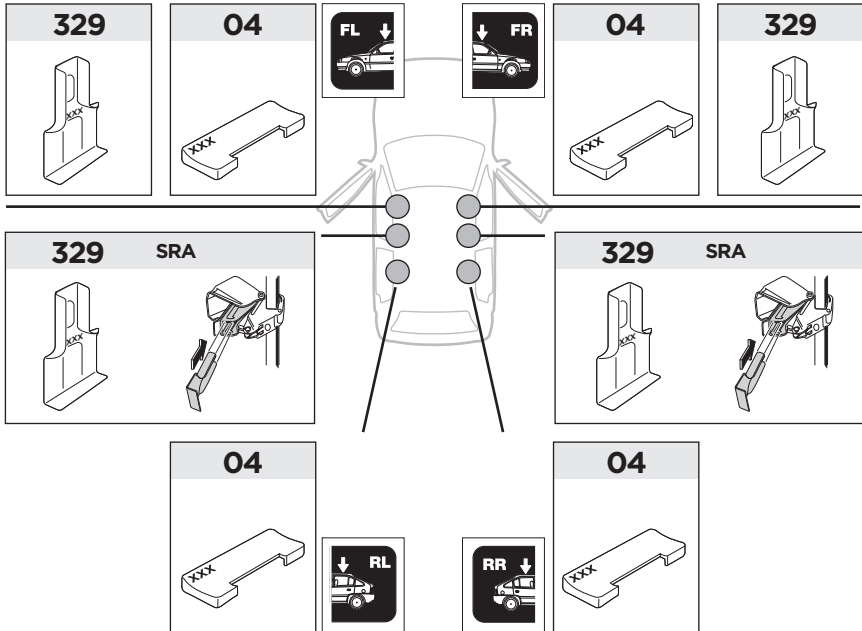

Thule Rapid System Kit 1183

> Instructions

MITSUBISHI Pajero, 3-dr SUV, 99-06

MITSUBISHI Montero, 3-dr SUV, 99-06

The diagram illustrates the installation process and weight limits. On the left, a person is shown reading the instruction manual (labeled 'B') and a warning sign. An arrow points from the manual to the Thule Rapid System 754 (labeled 'A'). Below the manual is a pencil and a form. On the right, a weight limit diagram shows a bag labeled 'xx kg / xx lbs' plus a rack labeled '7 kg / 15,4 lbs' and two screws labeled '3 kg / 6,6 lbs'. The total weight limit is shown as 'Max. 75 kg / 165 lbs'. Below this, a speedometer diagram shows a warning sign and a speed limit of 40 km/h (25 Mph) for the rack, with a note that the rack is not to be used above 80 km/h (50 Mph) or 130 km/h (80 Mph).

x1

1

	X (scale)	X (mm)	X (inch)
MITSUBISHI Pajero , 3-dr SUV, 99-06	48,5	1136	44 ³ / ₄
MITSUBISHI Montero , 3-dr SUV, 99-06	48,5	1136	44 ³ / ₄

	Y (scale)	Y (mm)	Y (inch)
MITSUBISHI Pajero , 3-dr SUV, 99-06	47,5	1126	44 ³ / ₈
MITSUBISHI Montero , 3-dr SUV, 99-06	47,5	1126	44 ³ / ₈

2

SRA

MITSUBISHI Pajero, 3-dr SUV, 99-06

MITSUBISHI Montero, 3-dr SUV, 99-06

3

	W (mm)	Z (mm)	Y (mm)	W (inch)	Z (inch)	Y (inch)
MITSUBISHI Pajero , 3-dr SUV, 99-06	330	700	390	13	27 1/2	15 3/8
MITSUBISHI Montero , 3-dr SUV, 99-06	330	700	390	13	27 1/2	15 3/8