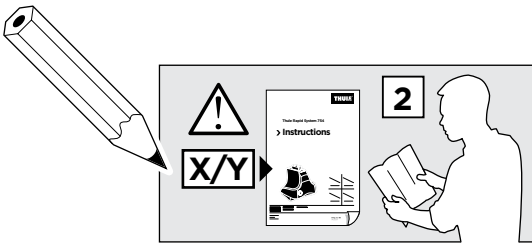

1

	X (scale)	X (mm)	X (inch)
TOYOTA Ractis, 5-dr Hatchback, 10-	35	1001	39 ³/₈
TOYOTA Verso S, 5-dr Hatchback, 11-	35	1001	39 ³/₈
SUBARU Trezia, 5-dr Hatchback, 11-	35	1001	39 ³/₈