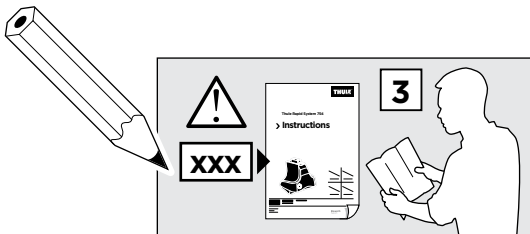

2

TOYOTA Ractis, 5-dr Hatchback, 10-
TOYOTA Verso S, 5-dr Hatchback, 11-
SUBARU Trezia, 5-dr Hatchback, 11-