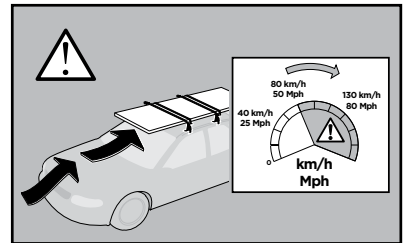

Thule Rapid System Kit 1648

> Instructions

TOYOTA Ractis, 5-dr Hatchback, 10-
TOYOTA Verso S, 5-dr Hatchback, 11-
SUBARU Trezia, 5-dr Hatchback, 11-

ISO 11154-E

141648

C.20120920
519-1648-01

Bring your life
thule.com