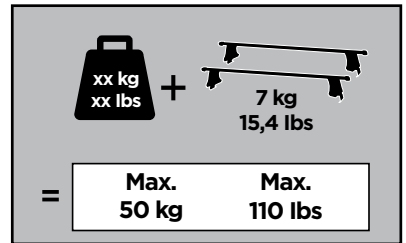

Thule Rapid System Kit 1648

> Instructions

TOYOTA Ractis, 5-dr Hatchback, 10-
TOYOTA Verso S, 5-dr Hatchback, 11-
SUBARU Trezia, 5-dr Hatchback, 11-

ISO 11154-E

141648

C.20120920
519-1648-01

Bring your life
thule.com