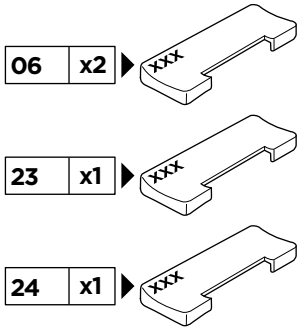

Thule Rapid System Kit 1648

> Instructions

TOYOTA Ractis, 5-dr Hatchback, 10-
TOYOTA Verso S, 5-dr Hatchback, 11-
SUBARU Trezia, 5-dr Hatchback, 11-

ISO 11154-E

141648

C.20120920
519-1648-01

Bring your life
thule.com

1

	X (scale)	X (mm)	X (inch)
TOYOTA Ractis , 5-dr Hatchback, 10-	35	1001	39 ³/₈
TOYOTA Verso S , 5-dr Hatchback, 11-	35	1001	39 ³/₈
SUBARU Trezia , 5-dr Hatchback, 11-	35	1001	39 ³/₈

	Y (scale)	Y (mm)	Y (inch)
TOYOTA Ractis , 5-dr Hatchback, 10-	31	961	37 ³/₄
TOYOTA Verso S , 5-dr Hatchback, 11-	31	961	37 ³/₄
SUBARU Trezia , 5-dr Hatchback, 11-	31	961	37 ³/₄

2

TOYOTA Ractis, 5-dr Hatchback, 10-
TOYOTA Verso S, 5-dr Hatchback, 11-
SUBARU Trezia, 5-dr Hatchback, 11-

3

	W (mm)	Z (mm)	W (inch)	Z (inch)
TOYOTA Ractis , 5-dr Hatchback, 10-	400	700	15 ³/₄	27 ¹/₂
TOYOTA Verso S , 5-dr Hatchback, 11-	400	700	15 ³/₄	27 ¹/₂
SUBARU Trezia , 5-dr Hatchback, 11-	400	700	15 ³/₄	27 ¹/₂