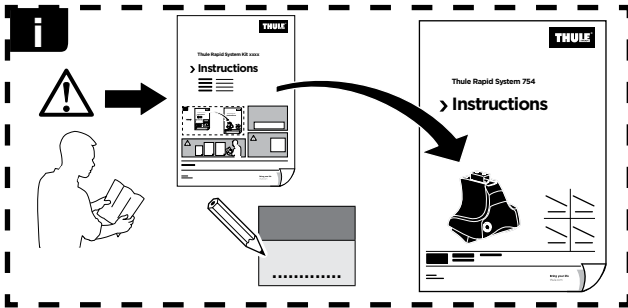

Thule Rapid System Kit 1648

> Instructions

TOYOTA Ractis, 5-dr Hatchback, 10-
TOYOTA Verso S, 5-dr Hatchback, 11-
SUBARU Trezia, 5-dr Hatchback, 11-

ISO 11154-E

141648

C.20120920
519-1648-01

Bring your life
thule.com