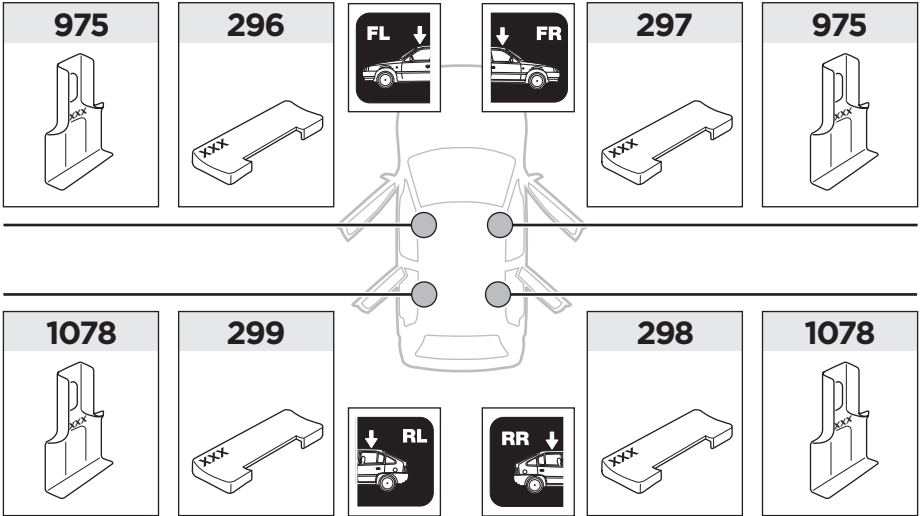

299 x1

975 x2

1078 x2

x1

x1

1

	X (scale)	X (mm)	X (inch)
NISSAN Pixo , 5-dr Hatchback, 09-14	32	971	38 ¹ / ₄
SUZUKI Alto , 5-dr Hatchback, 09-14	32	971	38 ¹ / ₄

	Y (scale)	Y (mm)	Y (inch)
NISSAN Pixo , 5-dr Hatchback, 09-14	28,5	936	36 ⁷ / ₈
SUZUKI Alto , 5-dr Hatchback, 09-14	28,5	936	36 ⁷ / ₈

2

NISSAN Pixo, 5-dr Hatchback, 09-14

SUZUKI Alto, 5-dr Hatchback, 09-14

3

	W (mm)	Z (mm)	W (inch)	Z (inch)
NISSAN Pixo , 5-dr Hatchback, 09-14	255	700	10	27 1/2
SUZUKI Alto , 5-dr Hatchback, 09-14	255	700	10	27 1/2