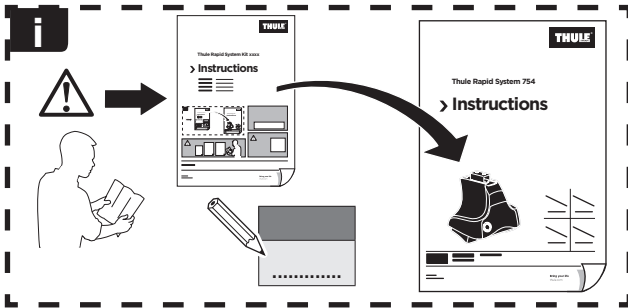

Thule Rapid System Kit 1525

> Instructions

NISSAN Pixo, 5-dr Hatchback, 09-14

SUZUKI Alto, 5-dr Hatchback, 09-14

ISO 11154-E

296 x1

297 x1

298 x1

299 x1

975 x2

1078 x2

x1

x1

1

	X (scale)	X (mm)	X (inch)
NISSAN Pixo , 5-dr Hatchback, 09-14	32	971	38 ¹ / ₄
SUZUKI Alto , 5-dr Hatchback, 09-14	32	971	38 ¹ / ₄

	Y (scale)	Y (mm)	Y (inch)
NISSAN Pixo , 5-dr Hatchback, 09-14	28,5	936	36 ⁷ / ₈
SUZUKI Alto , 5-dr Hatchback, 09-14	28,5	936	36 ⁷ / ₈