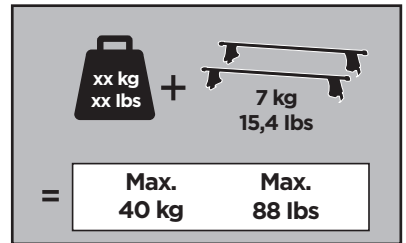

Thule Rapid System Kit 1525

> Instructions

NISSAN Pixo, 5-dr Hatchback, 09-14

SUZUKI Alto, 5-dr Hatchback, 09-14

ISO 11154-E

296 x1

297 x1

298 x1

299 x1

975 x2

1078 x2

x1

x1

1

	X (scale)	X (mm)	X (inch)
NISSAN Pixo , 5-dr Hatchback, 09-14	32	971	38 ¹ / ₄
SUZUKI Alto , 5-dr Hatchback, 09-14	32	971	38 ¹ / ₄

	Y (scale)	Y (mm)	Y (inch)
NISSAN Pixo , 5-dr Hatchback, 09-14	28,5	936	36 ⁷ / ₈
SUZUKI Alto , 5-dr Hatchback, 09-14	28,5	936	36 ⁷ / ₈