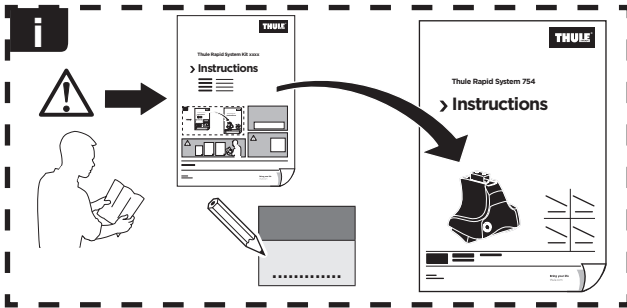

Thule Rapid System Kit 1104

> Instructions

RENAULT Espace, 5-dr MPV, 98-02

ISO 11154-E

141104

C.20130107
519-1104-01

Bring your life
thule.com