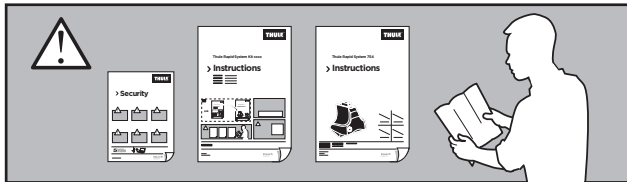

Thule Rapid System Kit 1104

> Instructions

RENAULT Espace, 5-dr MPV, 98-02

ISO 11154-E

141104

C.20130107
519-1104-01

Bring your life
thule.com