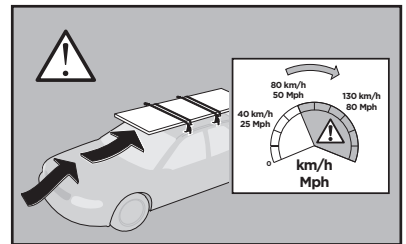

Thule Rapid System Kit 1104

> Instructions

RENAULT Espace, 5-dr MPV, 98-02

ISO 11154-E

141104

C.20130107
519-1104-01

Bring your life
thule.com