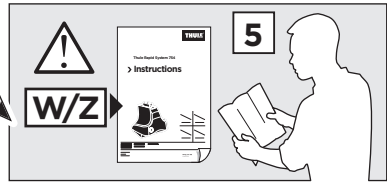

3

	W (mm)	Z (mm)	W (inch)	Z (inch)
RENAULT Espace, 5-dr MPV, 98-02	300	700	11 ³/₄	27 ¹/₂