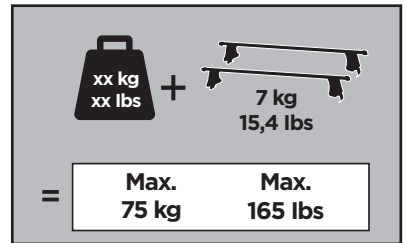

Thule Rapid System Kit 1104

> Instructions

RENAULT Espace, 5-dr MPV, 98-02

ISO 11154-E

141104

C.20130107
519-1104-01

Bring your life
thule.com