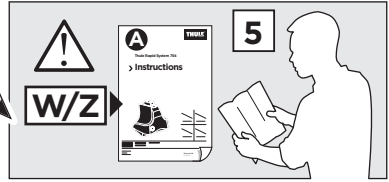

	X (scale)	X (mm)	X (inch)
TOYOTA C-HR, 4-dr Coupé, 17-	34 1/2	996	39 1/4

	Y (scale)	Y (mm)	Y (inch)
TOYOTA C-HR, 4-dr Coupé, 17-	33	981	38 5/8

2

TOYOTA C-HR, 4-dr Coupé, 17-

3

	W (mm)	Z (mm)	W (inch)	Z (inch)
TOYOTA C-HR, 4-dr Coupé, 17-	230	775	9	30 1/2