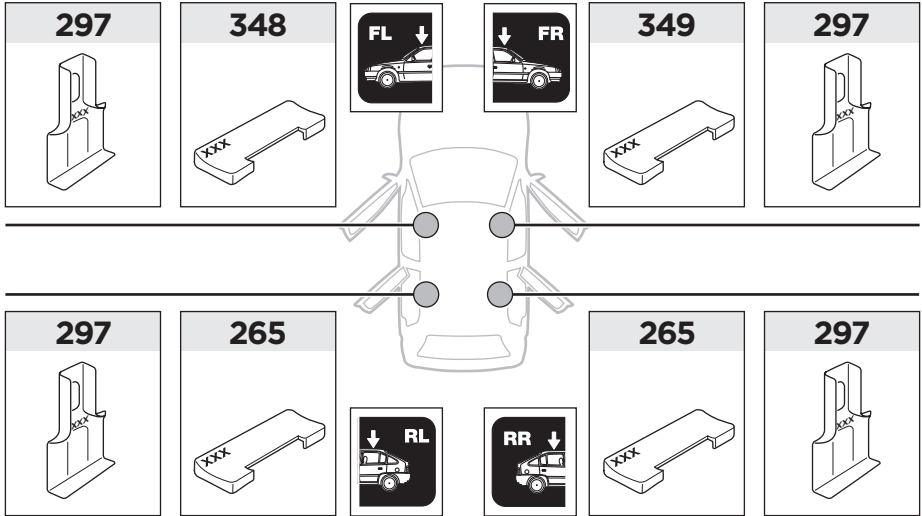

Thule Rapid System Kit 1855

> Instructions

HONDA CR-V, 5-dr SUV, 17-

ISO 11154-E

141855
C.20170315
519-1855-01

Bring your life
thule.com

265 x2
348 x1
349 x1

297 x4

x1

x1

1

	X (scale)	X (mm)	X (inch)
HONDA CR-V, 5-dr SUV, 17-	44	1091	43

	Y (scale)	Y (mm)	Y (inch)
HONDA CR-V, 5-dr SUV, 17-	37,5	1026	40 ³ / ₈

2

HONDA CR-V, 5-dr SUV, 17-

3

	W (mm)	Z (mm)	W (inch)	Z (inch)
HONDA CR-V, 5-dr SUV, 17-	350	690	13 3/4	27 1/8