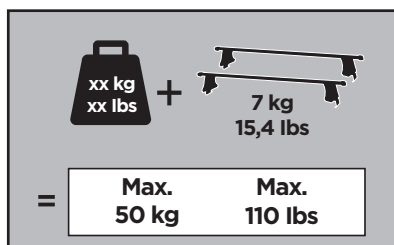

Thule Rapid System Kit 1855

> Instructions

HONDA CR-V, 5-dr SUV, 17-

ISO 11154-E

141855
C.20170315
519-1855-01

Bring your life
thule.com

265 x2
348 x1
349 x1

297 x4

x1

x1

1

	X (scale)	X (mm)	X (inch)
HONDA CR-V, 5-dr SUV, 17-	44	1091	43

	Y (scale)	Y (mm)	Y (inch)
HONDA CR-V, 5-dr SUV, 17-	37,5	1026	40 ³ / ₈

2

HONDA CR-V, 5-dr SUV, 17-

3

	W (mm)	Z (mm)	W (inch)	Z (inch)
HONDA CR-V, 5-dr SUV, 17-	350	690	13 3/4	27 1/8