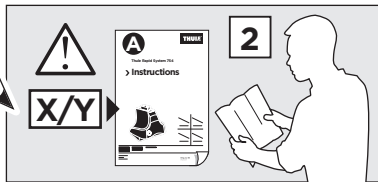

Thule Rapid System Kit 1855

> Instructions

HONDA CR-V, 5-dr SUV, 17-

ISO 11154-E

141855
C.20170315
519-1855-01

Bring your life
thule.com

265 x2
348 x1
349 x1

297 x4

x1

x1

1

	X (scale)	X (mm)	X (inch)
HONDA CR-V, 5-dr SUV, 17-	44	1091	43

	Y (scale)	Y (mm)	Y (inch)
HONDA CR-V, 5-dr SUV, 17-	37,5	1026	40 ³ / ₈

2

HONDA CR-V, 5-dr SUV, 17-

3