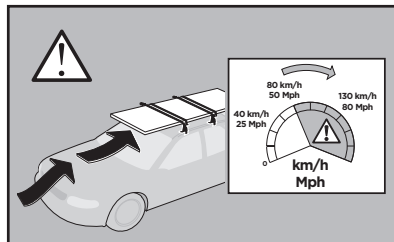

Thule Rapid System Kit 1855

> Instructions

HONDA CR-V, 5-dr SUV, 17-

ISO 11154-E

141855
C.20170315
519-1855-01

Bring your life
thule.com

265 x2
348 x1
349 x1

297 x4

x1

x1

1

	X (scale)	X (mm)	X (inch)
HONDA CR-V, 5-dr SUV, 17-	44	1091	43

	Y (scale)	Y (mm)	Y (inch)
HONDA CR-V, 5-dr SUV, 17-	37,5	1026	40 ³ / ₈

2

HONDA CR-V, 5-dr SUV, 17-

3

	W (mm)	Z (mm)	W (inch)	Z (inch)
HONDA CR-V, 5-dr SUV, 17-	350	690	13 3/4	27 1/8