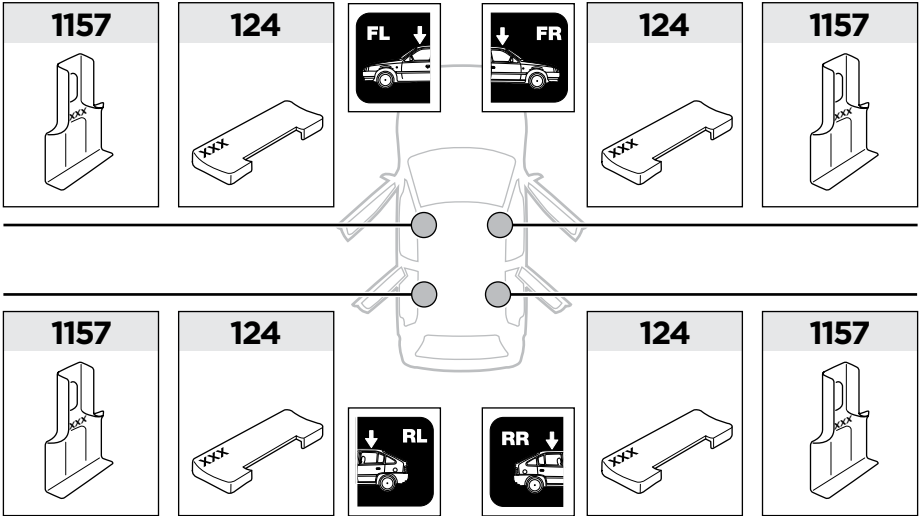

# > Instructions

**FORD Grand C-Max**, 5-dr MPV, 10- (Without railing)

ISO 11154-E

141635

C.20120906  
519-1635-01

Bring your life  
thule.com

124 x4

1157 x4

x1

x1

1

	X (scale)	X (mm)	X (inch)
<b>FORD Grand C-Max, 5-dr MPV, 10- (Without railing)</b>	<b>38,5</b>	<b>1036</b>	<b>40 <sup>3</sup>/<sub>4</sub></b>

	Y (scale)	Y (mm)	Y (inch)
<b>FORD Grand C-Max, 5-dr MPV, 10- (Without railing)</b>	<b>34,5</b>	<b>996</b>	<b>39 <sup>1</sup>/<sub>4</sub></b>

2

FORD Grand C-Max, 5-dr MPV, 10- (Without railing)

**3**

	W (mm)	Z (mm)	W (inch)	Z (inch)
<b>FORD Grand C-Max, 5-dr MPV, 10- (Without railing)</b>	<b>680</b>	<b>700</b>	<b>26 <sup>3</sup>/<sub>4</sub></b>	<b>27 <sup>1</sup>/<sub>2</sub></b>