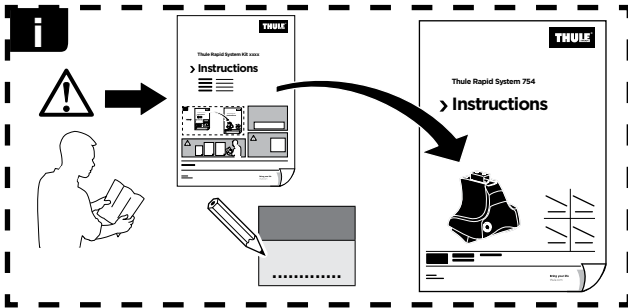

# > Instructions

**FORD Grand C-Max**, 5-dr MPV, 10- (Without railing)

ISO 11154-E

141635

C.20120906  
519-1635-01

Bring your life  
thule.com

124 x4

1157 x4