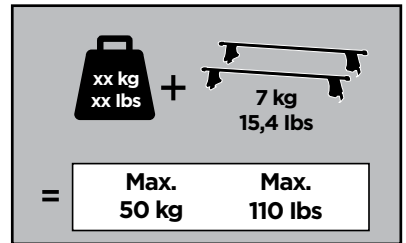

# > Instructions

**FORD Grand C-Max**, 5-dr MPV, 10- (Without railing)

ISO 11154-E

141635

C.20120906  
519-1635-01

Bring your life  
thule.com

124 x4

1157 x4

x1

x1

1

	X (scale)	X (mm)	X (inch)
<b>FORD Grand C-Max, 5-dr MPV, 10- (Without railing)</b>	<b>38,5</b>	<b>1036</b>	<b>40 <sup>3</sup>/<sub>4</sub></b>

	Y (scale)	Y (mm)	Y (inch)
<b>FORD Grand C-Max, 5-dr MPV, 10- (Without railing)</b>	<b>34,5</b>	<b>996</b>	<b>39 <sup>1</sup>/<sub>4</sub></b>