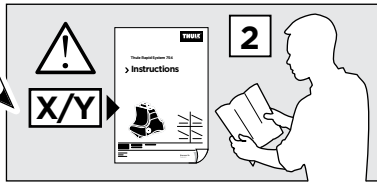

# > Instructions

**FORD Grand C-Max**, 5-dr MPV, 10- (Without railing)

ISO 11154-E

141635

C.20120906  
519-1635-01

Bring your life  
thule.com

124 x4

1157 x4

x1

x1

1

	X (scale)	X (mm)	X (inch)
<b>FORD Grand C-Max, 5-dr MPV, 10- (Without railing)</b>	<b>38,5</b>	<b>1036</b>	<b>40 <sup>3</sup>/<sub>4</sub></b>

	Y (scale)	Y (mm)	Y (inch)
<b>FORD Grand C-Max, 5-dr MPV, 10- (Without railing)</b>	<b>34,5</b>	<b>996</b>	<b>39 <sup>1</sup>/<sub>4</sub></b>