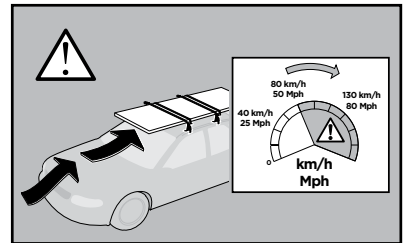

# > Instructions

**FORD Grand C-Max**, 5-dr MPV, 10- (Without railing)

ISO 11154-E

141635

C.20120906  
519-1635-01

Bring your life  
thule.com

124 x4

1157 x4

x1

x1

1

	X (scale)	X (mm)	X (inch)
<b>FORD Grand C-Max, 5-dr MPV, 10- (Without railing)</b>	<b>38,5</b>	<b>1036</b>	<b>40 <sup>3</sup>/<sub>4</sub></b>

	Y (scale)	Y (mm)	Y (inch)
<b>FORD Grand C-Max, 5-dr MPV, 10- (Without railing)</b>	<b>34,5</b>	<b>996</b>	<b>39 <sup>1</sup>/<sub>4</sub></b>