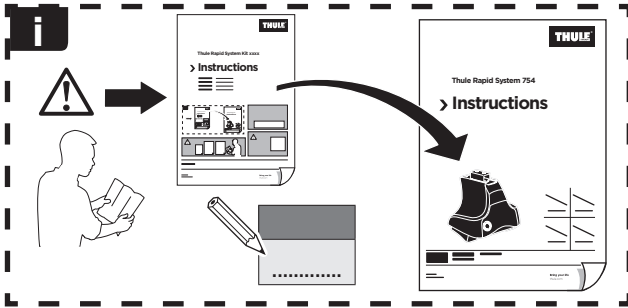

Thule Rapid System Kit 1723

> Instructions

FIAT 500L, 5-dr Hatchback, 12- / *14-

*North America

ISO 11154-E

141723

C.20130319
519-1723-01

Bring your life