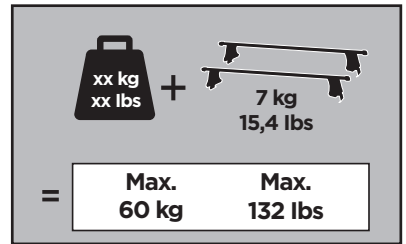

Thule Rapid System Kit 1723

> Instructions

FIAT 500L, 5-dr Hatchback, 12- / *14-

*North America

ISO 11154-E

141723

C.20130319
519-1723-01

Bring your life

thule.com