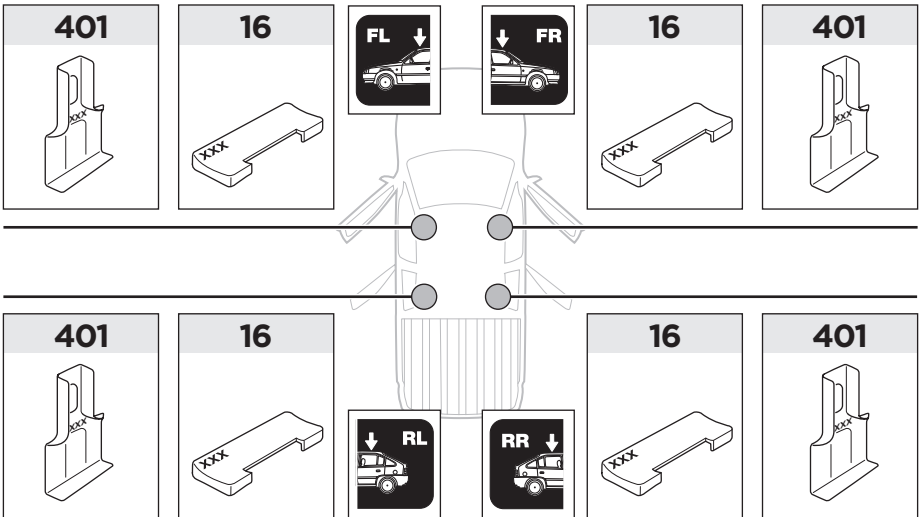

2

- **DODGE Durango**, 4-dr Sedan, 05-10
- **DODGE Durango Sport**, 4-dr Sedan, 05-11
- **DODGE Ram 1500**, 5-dr Hatchback, 05-09
- **DODGE Ram 1500**, 5-dr Hatchback, 10-
- **DODGE Ram 1500**, 4-dr Mega Cab, 02-08
- **DODGE Ram 2500/3500**, 2-dr Regular Cab, 02-08
- **DODGE Ram 2500/3500**, 4-dr Quad Cab, 02-09
- **DODGE Ram 2500/3500**, 4-dr Mega Cab, 02-09