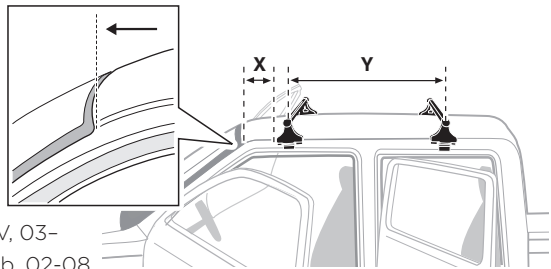

DODGE Durango, 5-dr SUV, 03-
DODGE Durango Sport, 5-dr SUV, 03-
DODGE Ram 1500, 4-dr Quad Cab, 02-08
DODGE Ram 1500, 4-dr Mega Cab, 02-08
DODGE Ram 2500/3500, 4-dr Quad Cab, 02-09
DODGE Ram 2500/3500, 4-dr Mega Cab, 02-09