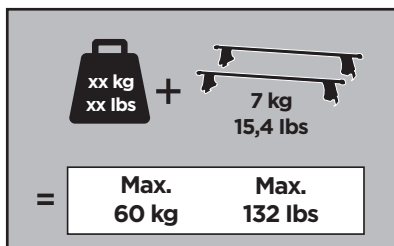

Thule Rapid System Kit 1528

> Instructions

- DODGE Durango, 5-dr SUV, 03-
- DODGE Durango Sport, 5-dr SUV, 03-
- DODGE Ram 1500, 2-dr Regular Cab, 02-08
- DODGE Ram 1500, 4-dr Quad Cab, 02-08
- DODGE Ram 1500, 4-dr Mega Cab, 02-08
- DODGE Ram 2500/3500, 2-dr Regular Cab, 02-08
- DODGE Ram 2500/3500, 4-dr Quad Cab, 02-09
- DODGE Ram 2500/3500, 4-dr Mega Cab, 02-09

ISO 11154-E

141528
C.20130625
519-1528-03

Bring your life
thule.com

51 x4

401 x4

x4

x1 T15

x1 T25