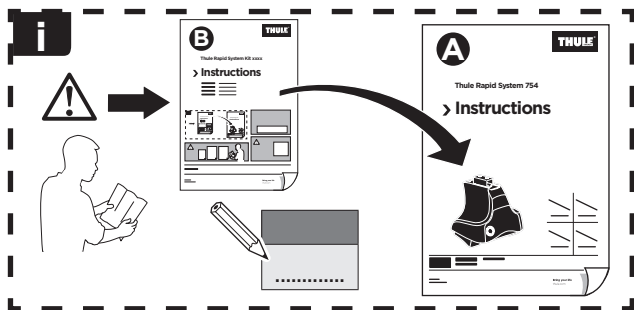

Thule Rapid System Kit 1135

> Instructions

TOYOTA Estima, 5-dr MPV, 90-99*

TOYOTA Emina, 5-dr MPV, 92-99*

TOYOTA Lucida, 5-dr MPV, 92-99*

TOYOTA Previa, 5-dr MPV, 90-99*

* With twin moon roof

ISO 11154-E