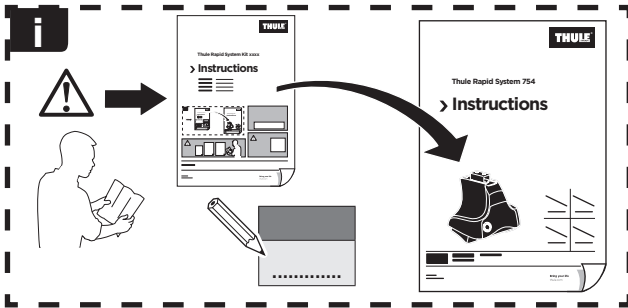

# > Instructions

**KIA Rio (Mk I)**, 4-dr Sedan, 00-05 / \*01-05

**KIA Rio (Mk I)**, 5-dr Hatchback, 00-05

**KIA Rio Cinco**, 5-dr Wagon, 02-05, 06-10

\*North America

ISO 11154-E

**141198**

C.20121210  
519-1198-02