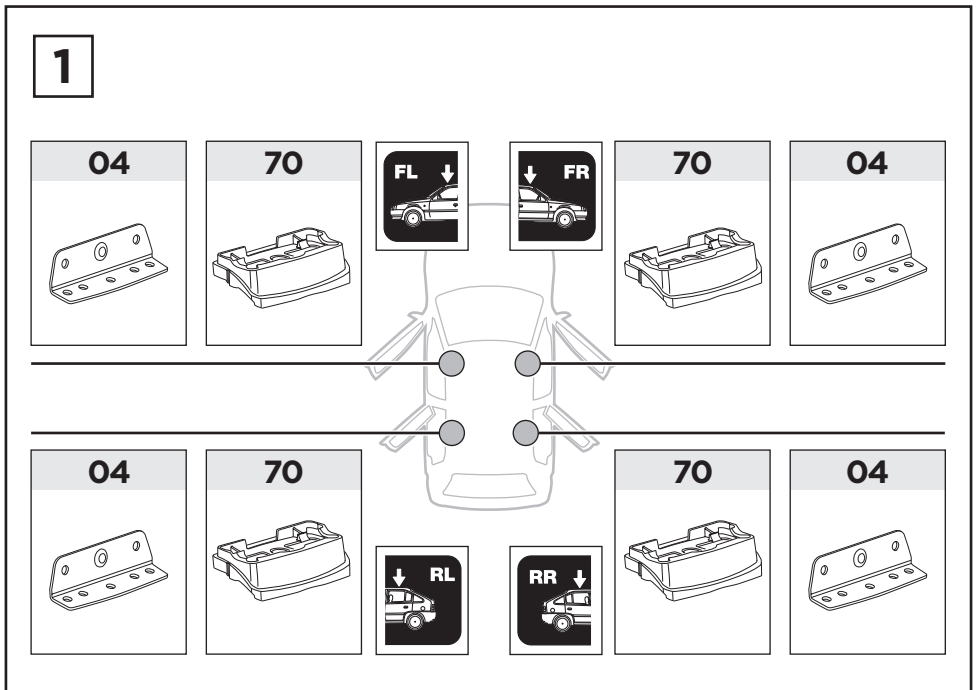

Thule XT Kit 3050

> Instructions

HONDA CR-V, 5-dr SUV, 02-06

This kit is only for vehicles with fixpoint mounting.

ISO 11154-E

183050

C.20130513
509-3050-02

Bring your life
thule.com