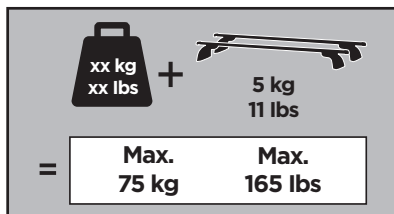

Thule XT Kit 3050

> Instructions

HONDA CR-V, 5-dr SUV, 02-06

This kit is only for vehicles with fixpoint mounting.

ISO 11154-E

183050

C.20130513
509-3050-02

Bring your life
thule.com