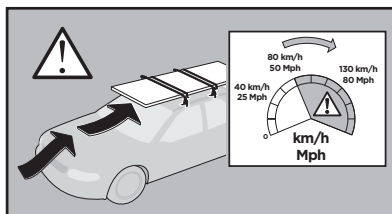

Thule XT Kit 3050

> Instructions

HONDA CR-V, 5-dr SUV, 02-06

This kit is only for vehicles with fixpoint mounting.

ISO 11154-E

183050

C.20130513
509-3050-02

Bring your life
thule.com