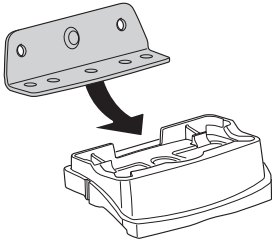

2

A

B

EN Only a few turns
DE Nur wenige Umdrehungen
FR Quelques tours uniquement
NL Slechts enkele slagen
IT Solo qualche giro
ES Sólo algunas vueltas
PT Noções básicas
SV Endast några varv
DK Kun nogle få omgange
NE Bare noen få omdreinger
FI Vain muutama kierros
ET Ainult mõni pööre
LV Tikai dažī apgriezieni
LT Tik keli pasukimai
PL Wystarczy kilka obrotów
RU Только несколько оборотов

UK Лише декілька обертів
BG Само няколко завъртания
CS Pouze několik otáček
SK Len niekoľko otáčok
SL Le nekaj obratov
HR/BiH Samo nekoliko okreta
RO Doar câteva rotiri
HU Csak néhány fordítás
EL Μόνο λίγες περιστροφές
TR Yalnızca birkaç tur

بعض دورات فقط

AR

רק מספר סיבובים

HE

ZH 仅几圈
JA 2～3回転のみ
KO 몇 번만 돌리면 됨
TH เพียงสองสามรอบ

3

x1