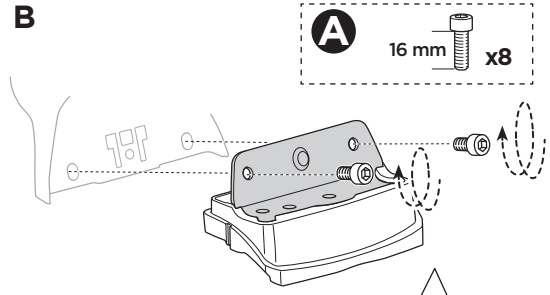

2

A

B

EN Only a few turns
DE Nur wenige Umdrehungen
FR Quelques tours uniquement
NL Slechts enkele slagen
IT Solo qualche giro
ES Sólo algunas vueltas
PT Noções básicas
SV Endast några varv
DK Kun nogle få omgange
NE Bare noen få omdreinger
FI Vain muutama kierros
ET Ainult mõni pööre
LV Tikai dažī apgriezieni
LT Tik keli pasukimai
PL Wystarczy kilka obrotów
RU Только несколько оборотов

UK Лише декілька обертів
BG Само няколко завъртания
CS Pouze několik otáček
SK Len niekoľko otáčok
SL Le nekaj obratov
HR/BiH Samo nekoliko okreta
RO Doar câteva rotiri
HU Csak néhány fordítás
EL Μόνο λίγες περιστροφές
TR Yalnızca birkaç tur

بعض دورات فقط

AR

רק מספר סיבובים

HE

ZH 仅几圈
JA 2～3回転のみ
KO 몇 번만 돌리면 됨
TH เพียงสองสามรอบ

3

x1