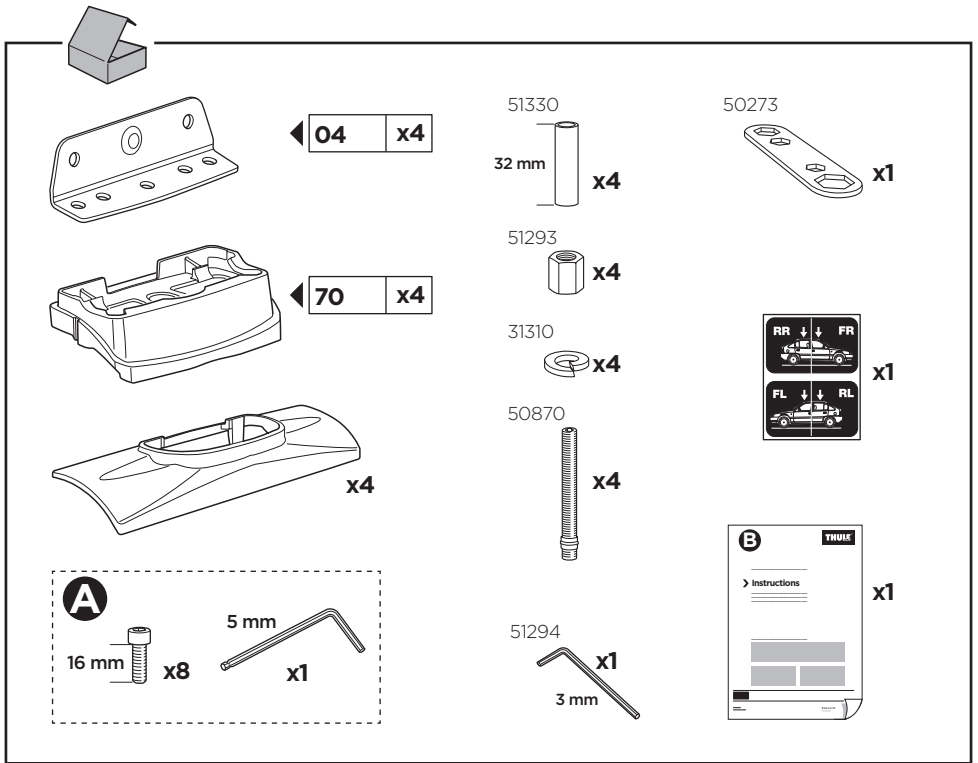

Thule XT Kit 3050

> Instructions

HONDA CR-V, 5-dr SUV, 02-06

This kit is only for vehicles with fixpoint mounting.

ISO 11154-E

183050

C.20130513
509-3050-02

Bring your life
thule.com