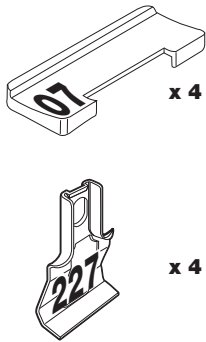

Kit 1147

Vehicle	Front	Rear
Honda Life, 99-	31,5	29

X=300 mm **Y=700 mm**