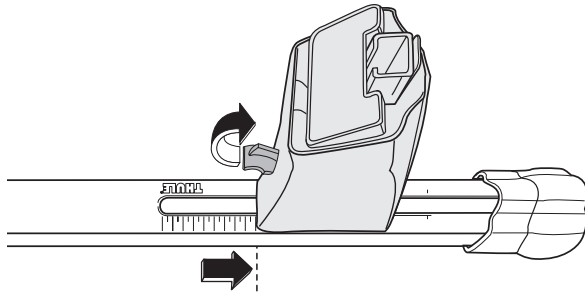

Kit 1147

Vehicle	Front	Rear
Honda Life, 99-	31,5	29

X=300 mm **Y=700 mm**