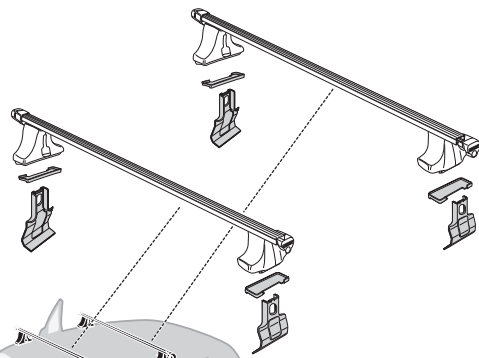

Kit 1147

Vehicle	Front	Rear
Honda Life, 99-	31,5	29

X=300 mm **Y=700 mm**