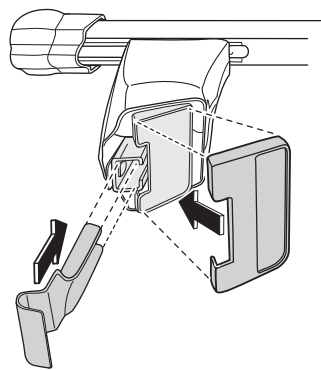

Kit 1147

Vehicle	Front	Rear
Honda Life, 99-	31,5	29

X=300 mm **Y=700 mm**