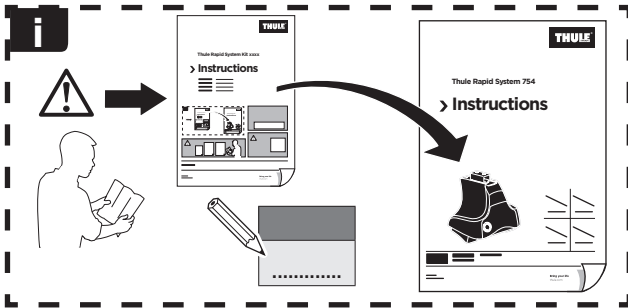

Thule Rapid System Kit 1554

> Instructions

HONDA Odyssey, 5-dr MPV, 09-13

(without sliding door)

ISO 11154-E

04 x2

1081 x2

x1