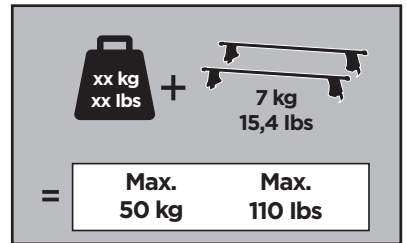

Thule Rapid System Kit 1554

> Instructions

HONDA Odyssey, 5-dr MPV, 09-13

(without sliding door)

ISO 11154-E