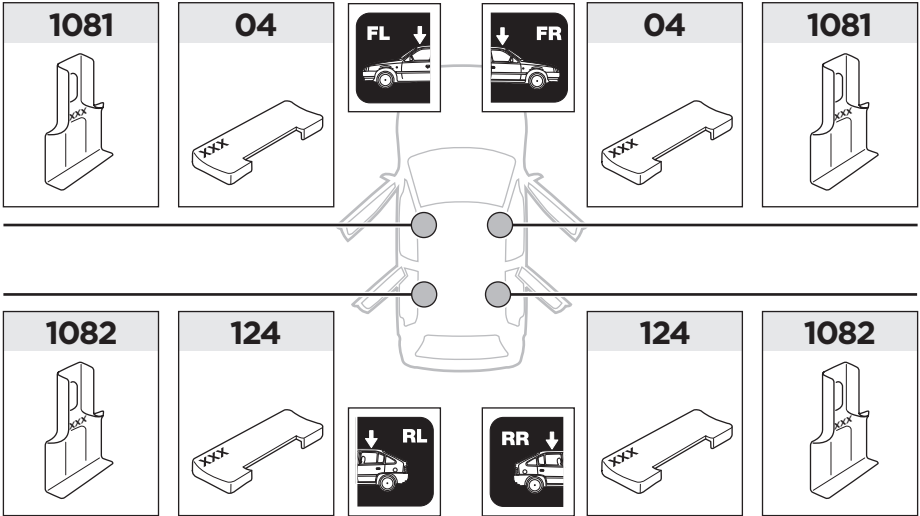

124 x2

1082 x2

x1

1

	X (scale)	X (mm)	X (inch)
HONDA Odyssey, 5-dr MPV, 09-13	47,5	1126	44 ³ / ₈

	Y (scale)	Y (mm)	Y (inch)
HONDA Odyssey, 5-dr MPV, 09-13	42	1071	42 ¹ / ₈

2

HONDA Odyssey, 5-dr MPV, 09-13

3

	W (mm)	Z (mm)	W (inch)	Z (inch)
HONDA Odyssey, 5-dr MPV, 09-13	380	715	15	28 ¹/₈