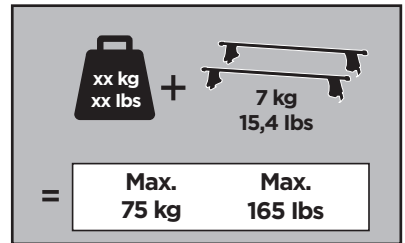

Thule Rapid System Kit 1040

> Instructions

FORD Galaxy, 5-dr MPV, 96-00

SEAT Alhambra, 5-dr MPV, 96-00

VOLKSWAGEN Sharan, 5-dr MPV, 96-00

ISO 11154-E

17 x4

89 x4

x1

x1

1

	X (scale)	X (mm)	X (inch)
FORD Galaxy , 5-dr MPV, 96-00	39	1041	41
SEAT Alhambra , 5-dr MPV, 96-00	39	1041	41
VOLKSWAGEN Sharan , 5-dr MPV, 96-00	39	1041	41

	Y (scale)	Y (mm)	Y (inch)
FORD Galaxy , 5-dr MPV, 96-00	35,5	1006	39 ⁵ / ₈
SEAT Alhambra , 5-dr MPV, 96-00	35,5	1006	39 ⁵ / ₈
VOLKSWAGEN Sharan , 5-dr MPV, 96-00	35,5	1006	39 ⁵ / ₈

2

FORD Galaxy, 5-dr MPV, 96-00

SEAT Alhambra, 5-dr MPV, 96-00

VOLKSWAGEN Sharan, 5-dr MPV, 96-00

3

	W (mm)	Z (mm)	W (inch)	Z (inch)
FORD Galaxy , 5-dr MPV, 96-00	400	700	15 ³ / ₄	27 ¹ / ₂
SEAT Alhambra , 5-dr MPV, 96-00	400	700	15 ³ / ₄	27 ¹ / ₂
VOLKSWAGEN Sharan , 5-dr MPV, 96-00	400	700	15 ³ / ₄	27 ¹ / ₂