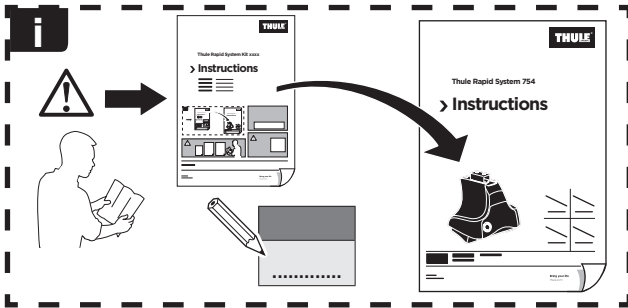

Thule Rapid System Kit 1040

> Instructions

FORD Galaxy, 5-dr MPV, 96-00

SEAT Alhambra, 5-dr MPV, 96-00

VOLKSWAGEN Sharan, 5-dr MPV, 96-00

ISO 11154-E

17 x4

89 x4

x1

x1

1

	X (scale)	X (mm)	X (inch)
FORD Galaxy, 5-dr MPV, 96-00	39	1041	41
SEAT Alhambra, 5-dr MPV, 96-00	39	1041	41
VOLKSWAGEN Sharan, 5-dr MPV, 96-00	39	1041	41