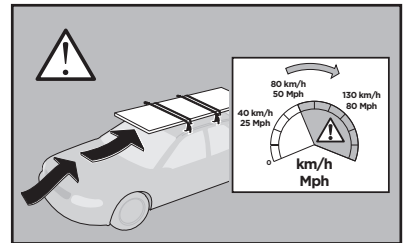

Thule Rapid System Kit 1040

> Instructions

FORD Galaxy, 5-dr MPV, 96-00

SEAT Alhambra, 5-dr MPV, 96-00

VOLKSWAGEN Sharan, 5-dr MPV, 96-00

ISO 11154-E

17 x4

89 x4

x1

x1

1

	X (scale)	X (mm)	X (inch)
FORD Galaxy, 5-dr MPV, 96-00	39	1041	41
SEAT Alhambra, 5-dr MPV, 96-00	39	1041	41
VOLKSWAGEN Sharan, 5-dr MPV, 96-00	39	1041	41