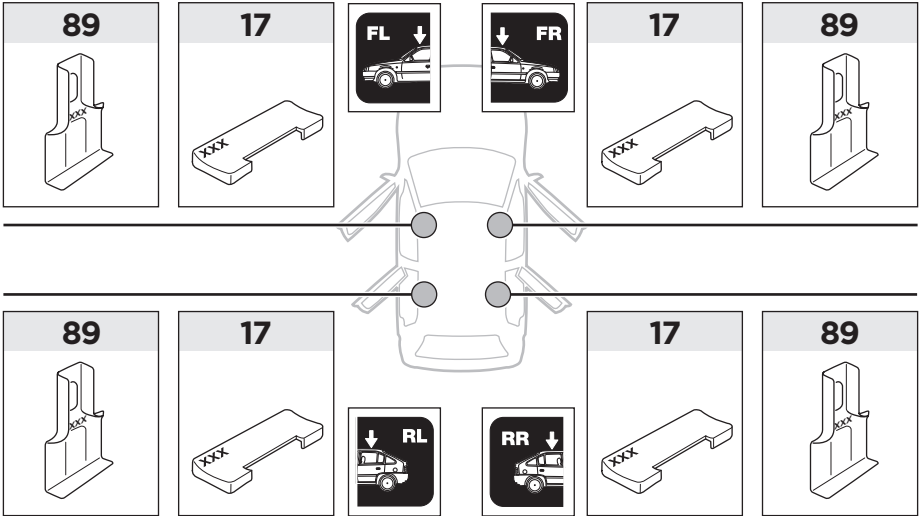

x1

x1

1

	X (scale)	X (mm)	X (inch)
FORD Galaxy , 5-dr MPV, 96-00	39	1041	41
SEAT Alhambra , 5-dr MPV, 96-00	39	1041	41
VOLKSWAGEN Sharan , 5-dr MPV, 96-00	39	1041	41

	Y (scale)	Y (mm)	Y (inch)
FORD Galaxy , 5-dr MPV, 96-00	35,5	1006	39 ⁵ / ₈
SEAT Alhambra , 5-dr MPV, 96-00	35,5	1006	39 ⁵ / ₈
VOLKSWAGEN Sharan , 5-dr MPV, 96-00	35,5	1006	39 ⁵ / ₈

2

FORD Galaxy, 5-dr MPV, 96-00

SEAT Alhambra, 5-dr MPV, 96-00

VOLKSWAGEN Sharan, 5-dr MPV, 96-00

3

	W (mm)	Z (mm)	W (inch)	Z (inch)
FORD Galaxy , 5-dr MPV, 96-00	400	700	15 ³ / ₄	27 ¹ / ₂
SEAT Alhambra , 5-dr MPV, 96-00	400	700	15 ³ / ₄	27 ¹ / ₂
VOLKSWAGEN Sharan , 5-dr MPV, 96-00	400	700	15 ³ / ₄	27 ¹ / ₂