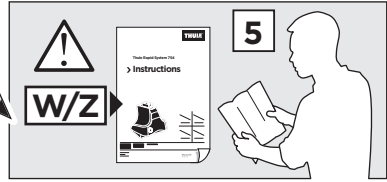

2

FORD Galaxy, 5-dr MPV, 96-00

SEAT Alhambra, 5-dr MPV, 96-00

VOLKSWAGEN Sharan, 5-dr MPV, 96-00

3

	W (mm)	Z (mm)	W (inch)	Z (inch)
FORD Galaxy , 5-dr MPV, 96-00	400	700	15 ³ / ₄	27 ¹ / ₂
SEAT Alhambra , 5-dr MPV, 96-00	400	700	15 ³ / ₄	27 ¹ / ₂
VOLKSWAGEN Sharan , 5-dr MPV, 96-00	400	700	15 ³ / ₄	27 ¹ / ₂