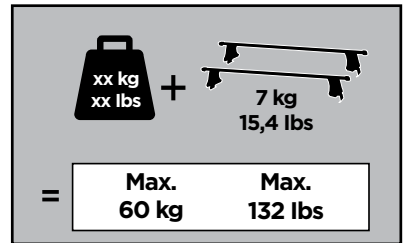

Thule Rapid System Kit 1666

> Instructions

CITROËN DS4, 5-dr Hatchback, 11-

ISO 11154-E

167 x1

169 x1

323 x2

1190 x2

1191 x1

1197 x1

x1

x1

1

	X (scale)	X (mm)	X (inch)
CITROËN DS4, 5-dr Hatchback, 11-	38	1031	40 ⁵/₈

	Y (scale)	Y (mm)	Y (inch)
CITROËN DS4, 5-dr Hatchback, 11-	32	971	38 ¹/₄

2

CITROËN DS4, 5-dr Hatchback, 11-

3

	W (mm)	Z (mm)	W (inch)	Z (inch)
CITROËN DS4 , 5-dr Hatchback, 11-	63	730	2 1/2	28 3/4