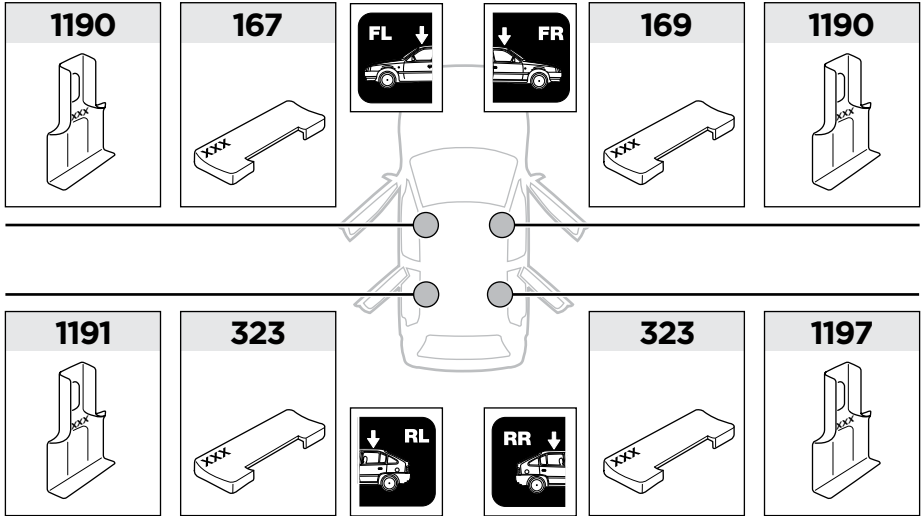

1191 x1

1197 x1

x1

x1

1

	X (scale)	X (mm)	X (inch)
CITROËN DS4, 5-dr Hatchback, 11-	38	1031	40 ⁵/₈

	Y (scale)	Y (mm)	Y (inch)
CITROËN DS4, 5-dr Hatchback, 11-	32	971	38 ¹/₄

2

CITROËN DS4, 5-dr Hatchback, 11-

3

	W (mm)	Z (mm)	W (inch)	Z (inch)
CITROËN DS4 , 5-dr Hatchback, 11-	63	730	2 1/2	28 3/4