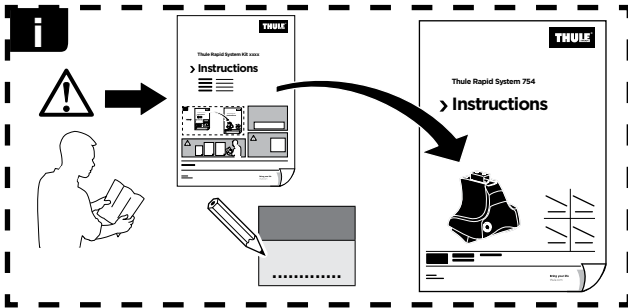

Thule Rapid System Kit 1666

> Instructions

CITROËN DS4, 5-dr Hatchback, 11-

ISO 11154-E

167 x1

169 x1

323 x2

1190 x2

1191 x1

1197 x1

x1

x1

1

	X (scale)	X (mm)	X (inch)
CITROËN DS4, 5-dr Hatchback, 11-	38	1031	40 ⁵/₈

	Y (scale)	Y (mm)	Y (inch)
CITROËN DS4, 5-dr Hatchback, 11-	32	971	38 ¹/₄

2