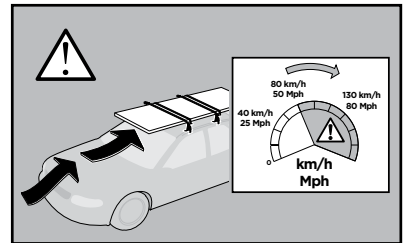

Thule Rapid System Kit 1666

> Instructions

CITROËN DS4, 5-dr Hatchback, 11-

ISO 11154-E

167 x1

169 x1

323 x2

1190 x2

1191 x1

1197 x1

x1

x1

1

	X (scale)	X (mm)	X (inch)
CITROËN DS4, 5-dr Hatchback, 11-	38	1031	40 ⁵/₈

	Y (scale)	Y (mm)	Y (inch)
CITROËN DS4, 5-dr Hatchback, 11-	32	971	38 ¹/₄

2