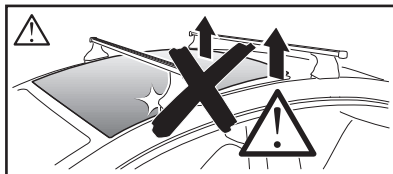

Thule XT Kit 3116

> Instructions

MERCEDES B-Class (W246), 5-dr Hatchback, 11-

This kit is only for vehicles with fixpoint mounting.

ISO 11154-E

183116

C.20151002
509-3116-03

Bring your life
thule.com