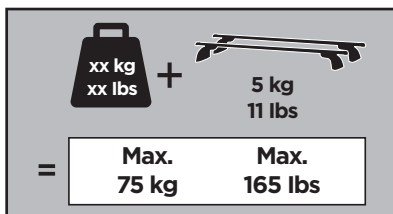

Thule XT Kit 3116

> Instructions

MERCEDES B-Class (W246), 5-dr Hatchback, 11-

This kit is only for vehicles with fixpoint mounting.

ISO 11154-E

183116

C.20151002
509-3116-03

Bring your life
thule.com