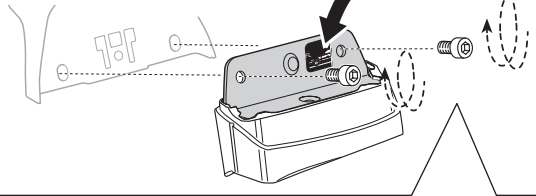

B

A 16 mm x8

x1

EN Only a few turns
DE Nur wenige Umdrehungen
FR Quelques tours uniquement
NL Slechts enkele slagen
IT Solo qualche giro
ES Sólo algunas vueltas
PT Noções básicas
SV Endast några varv
DK Kun nogle få omgange
NE Bare noen få omdreinger
FI Vain muutama kierros

ET Ainult mõni pööre
LV Tikai dažī apgriezieni
LT Tik keli pasukimai
PL Wystarczy kilka obrotów
RU Только несколько оборотов
UK Лише декілька обертів
BG Само няколко завъртания
CS Pouze několik otáček
SK Len niekoľko otáčok
SL Le nekaj obratov
HR/BiH Samo nekoliko okreta

RO Doar câteva rotiri
HU Csak néhány fordítás
EL Μόνο λίγες περιστροφές
TR Yalnızca birkaç tur
AR بعض دورات فقط
HE רק מספר סיבובים
ZH 仅几圈
JA 2～3回転のみ
KO 몇 번만 돌리면 됨
TH เพียงสองสามรอบ

3

01 x1

02 x1

03 x1

04 x1