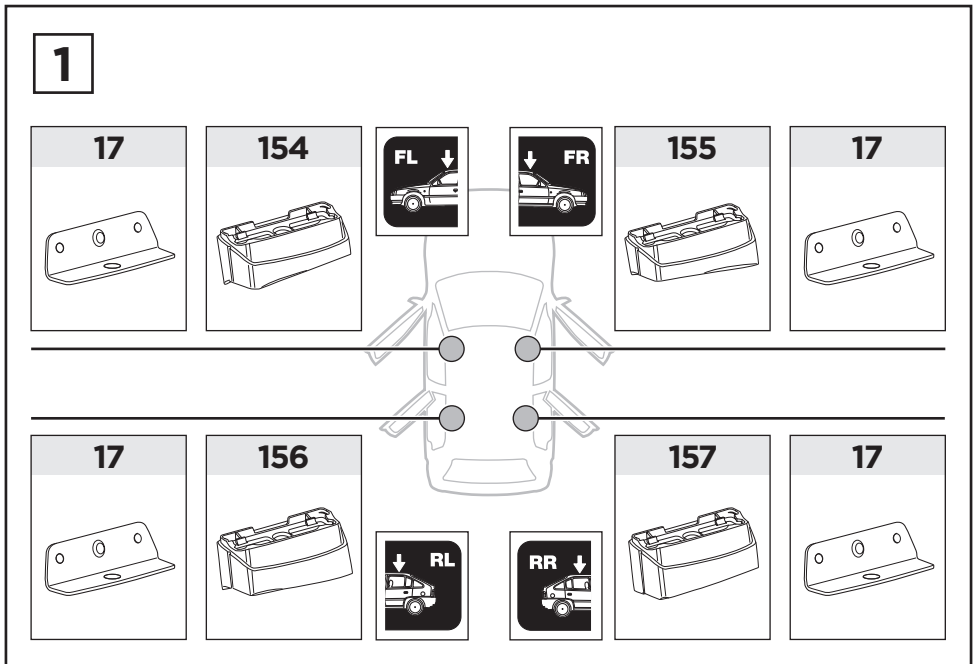

Thule XT Kit 3116

> Instructions

MERCEDES B-Class (W246), 5-dr Hatchback, 11-

This kit is only for vehicles with fixpoint mounting.

ISO 11154-E

183116

C.20151002
509-3116-03

Bring your life
thule.com