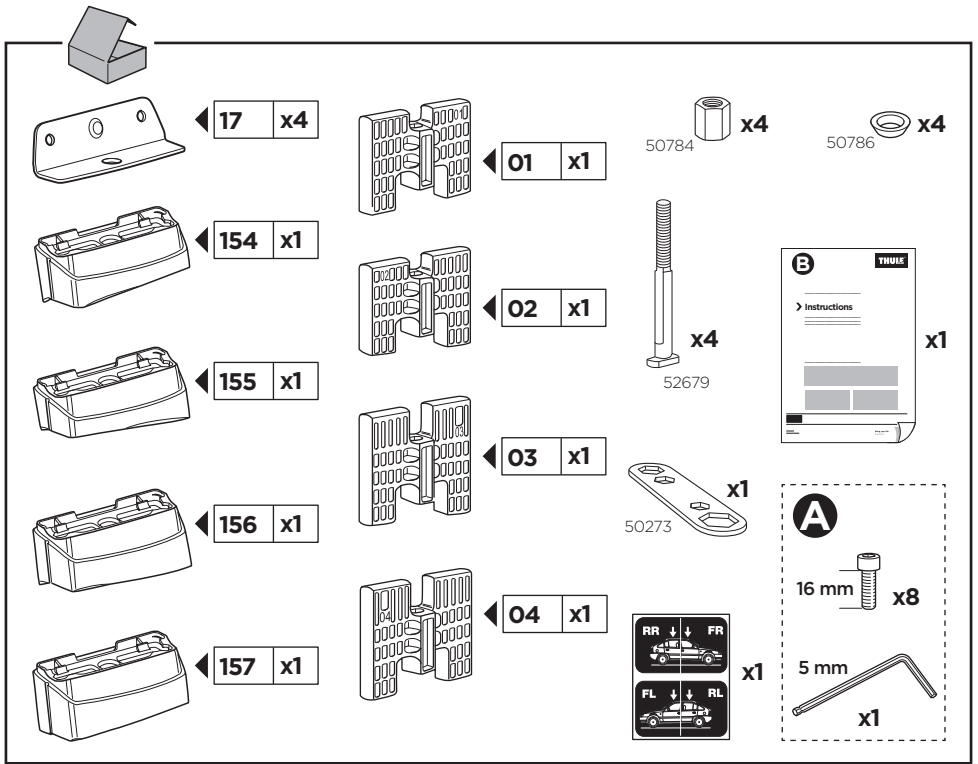

Thule XT Kit 3116

> Instructions

MERCEDES B-Class (W246), 5-dr Hatchback, 11-

This kit is only for vehicles with fixpoint mounting.

ISO 11154-E

183116

C.20151002
509-3116-03

Bring your life
thule.com