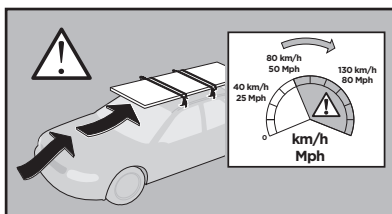

Thule XT Kit 3116

> Instructions

MERCEDES B-Class (W246), 5-dr Hatchback, 11-

This kit is only for vehicles with fixpoint mounting.

ISO 11154-E

183116

C.20151002
509-3116-03

Bring your life
thule.com