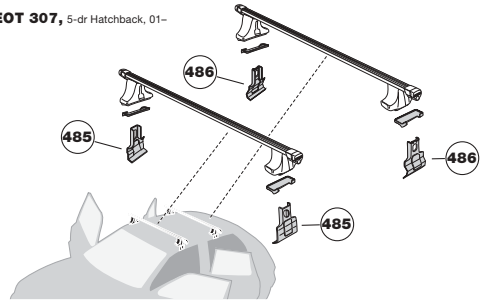

Kit 1238

Vehicle	Front	Rear
PEUGEOT 307, 5 doors Hatchback, 01-	39	32
PEUGEOT 307, 3 doors Hatchback, 01-	39	32,5

x 4

x 2

x 2

x 2

PEUGEOT 307, 5-dr Hatchback, 01-

PEUGEOT 307, 3-dr Hatchback, 01-

PEUGEOT 307, 5-dr Hatchback, 01-

PEUGEOT 307, 3-dr Hatchback, 01-