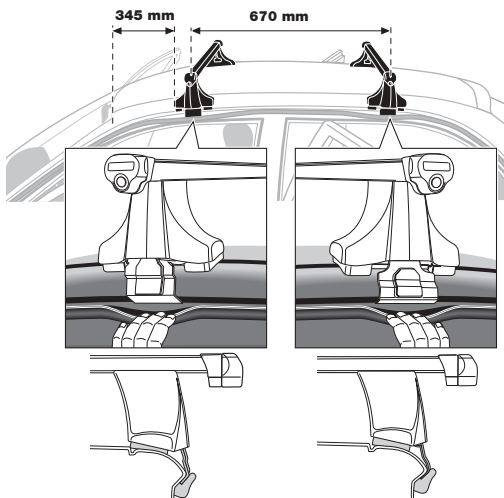

PEUGEOT 307, 5-dr Hatchback, 01-