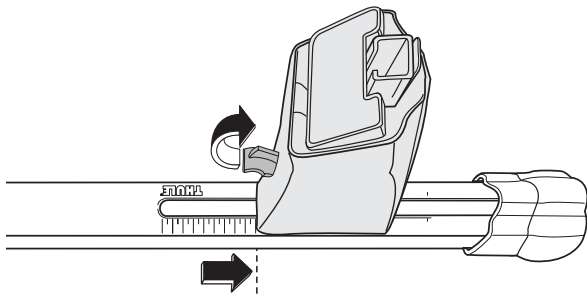

Kit 1238

Vehicle	Front	Rear
PEUGEOT 307, 5 doors Hatchback, 01-	39	32
PEUGEOT 307, 3 doors Hatchback, 01-	39	32,5

x 4

x 2

x 2

x 2

PEUGEOT 307, 5-dr Hatchback, 01-

PEUGEOT 307, 3-dr Hatchback, 01-

PEUGEOT 307, 5-dr Hatchback, 01-

PEUGEOT 307, 3-dr Hatchback, 01-