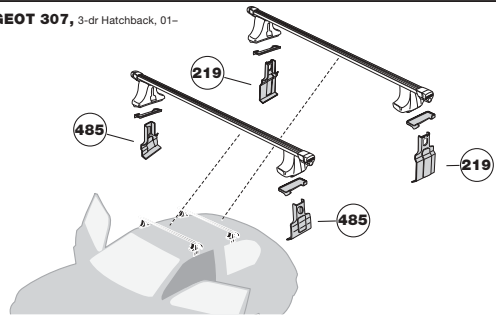

Kit 1238

Vehicle	Front	Rear
PEUGEOT 307, 5 doors Hatchback, 01-	39	32
PEUGEOT 307, 3 doors Hatchback, 01-	39	32,5

x 4

x 2

x 2

x 2

PEUGEOT 307, 5-dr Hatchback, 01-

PEUGEOT 307, 3-dr Hatchback, 01-

PEUGEOT 307, 5-dr Hatchback, 01-

PEUGEOT 307, 3-dr Hatchback, 01-