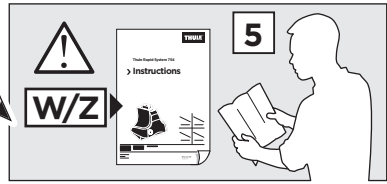

3

	W (mm)	Z (mm)	W (inch)	Z (inch)
NISSAN Tiida Latio, 4-dr Sedan, 04- (JPN)	465	680	18 1/4	26 3/4
NISSAN Versa, 4-dr Sedan, *07-10	465	680	18 1/4	26 3/4