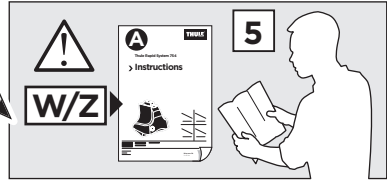

3

	W (mm)	Z (mm)	W (inch)	Z (inch)
TOYOTA Noah, 5-dr MPV, 01-	190	650	7 1/2	25 5/8
TOYOTA Voxy, 5-dr MPV, 01- (Asia)	190	650	7 1/2	25 5/8

x 1

x 4

x 4