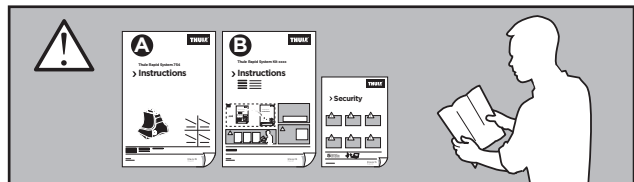

Thule Rapid System Kit 1256

> Instructions

TOYOTA Noah, 5-dr MPV, 01-

TOYOTA Voxy, 5-dr MPV, 01- (Asia)

ISO 11154-E

141256

C.20140428
519-1256-02

Bring your life
thule.com