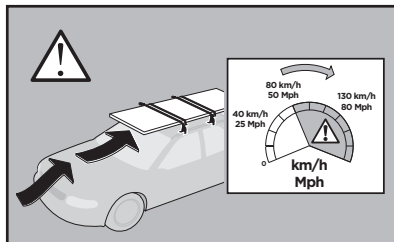

ISO 11154-E

141256

C.20140428
519-1256-02

Bring your life
thule.com