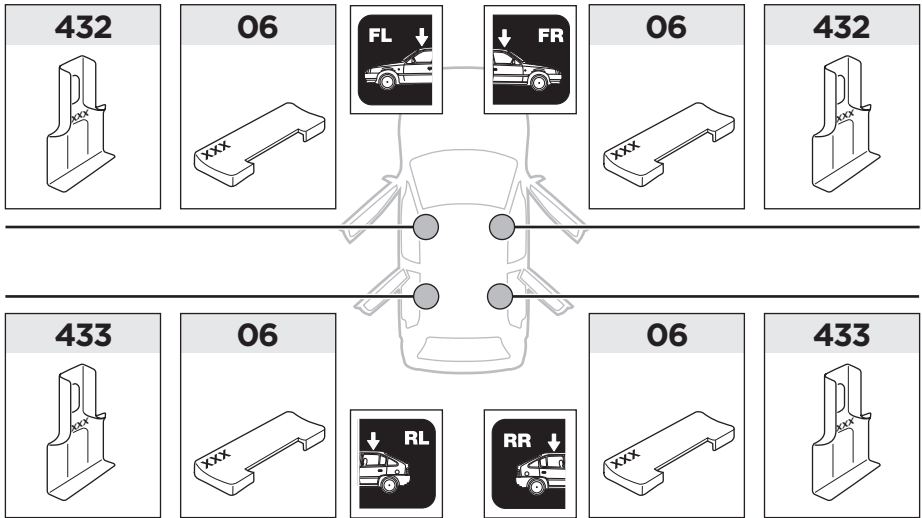

1

	X (scale)	X (mm)	X (inch)
TOYOTA Noah , 5-dr MPV, 01-	35	1001	39 ³ / ₈
TOYOTA Voxy , 5-dr MPV, 01- (Asia)	35	1001	39 ³ / ₈

	Y (scale)	Y (mm)	Y (inch)
TOYOTA Noah , 5-dr MPV, 01-	33,5	986	38 ⁷ / ₈
TOYOTA Voxy , 5-dr MPV, 01- (Asia)	33,5	986	38 ⁷ / ₈

2

TOYOTA Noah, 5-dr MPV, 01-
TOYOTA Voxy, 5-dr MPV, 01- (Asia)

3

	W (mm)	Z (mm)	W (inch)	Z (inch)
TOYOTA Noah , 5-dr MPV, 01-	190	650	7 1/2	25 5/8
TOYOTA Voxy , 5-dr MPV, 01- (Asia)	190	650	7 1/2	25 5/8

x 1