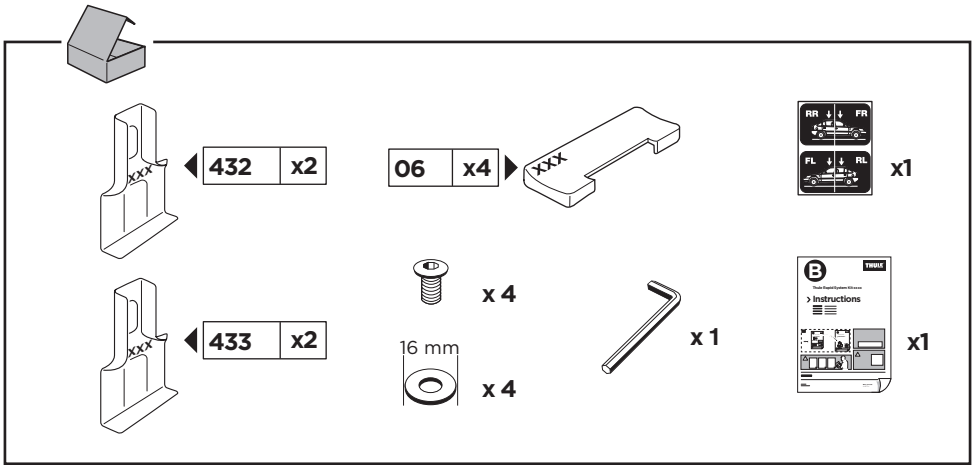

Thule Rapid System Kit 1256

> Instructions

TOYOTA Noah, 5-dr MPV, 01-

TOYOTA Voxy, 5-dr MPV, 01- (Asia)

ISO 11154-E

141256

C.20140428
519-1256-02

Bring your life
thule.com

1

	X (scale)	X (mm)	X (inch)
TOYOTA Noah , 5-dr MPV, 01-	35	1001	39 ³ / ₈
TOYOTA Voxy , 5-dr MPV, 01- (Asia)	35	1001	39 ³ / ₈

	Y (scale)	Y (mm)	Y (inch)
TOYOTA Noah , 5-dr MPV, 01-	33,5	986	38 ⁷ / ₈
TOYOTA Voxy , 5-dr MPV, 01- (Asia)	33,5	986	38 ⁷ / ₈

2

TOYOTA Noah, 5-dr MPV, 01-
TOYOTA Voxy, 5-dr MPV, 01- (Asia)

3

	W (mm)	Z (mm)	W (inch)	Z (inch)
TOYOTA Noah , 5-dr MPV, 01-	190	650	7 1/2	25 5/8
TOYOTA Voxy , 5-dr MPV, 01- (Asia)	190	650	7 1/2	25 5/8

x 1