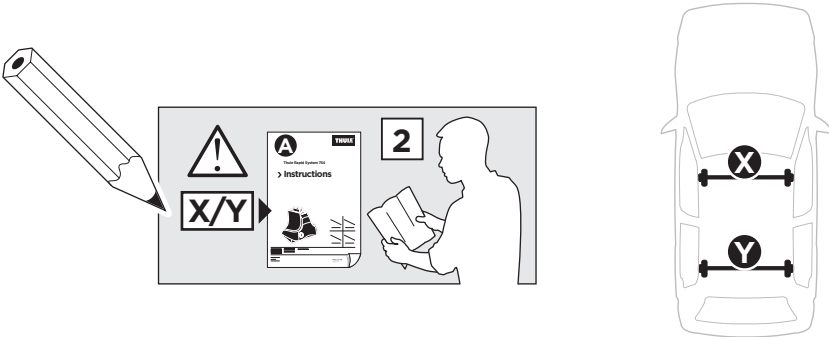

Thule Rapid System Kit 1256

> Instructions

TOYOTA Noah, 5-dr MPV, 01-

TOYOTA Voxy, 5-dr MPV, 01- (Asia)

ISO 11154-E

141256

C.20140428
519-1256-02

Bring your life
thule.com

1

	X (scale)	X (mm)	X (inch)
TOYOTA Noah , 5-dr MPV, 01-	35	1001	39 ³ / ₈
TOYOTA Voxy , 5-dr MPV, 01- (Asia)	35	1001	39 ³ / ₈

	Y (scale)	Y (mm)	Y (inch)
TOYOTA Noah , 5-dr MPV, 01-	33,5	986	38 ⁷ / ₈
TOYOTA Voxy , 5-dr MPV, 01- (Asia)	33,5	986	38 ⁷ / ₈

2

TOYOTA Noah, 5-dr MPV, 01-
TOYOTA Voxy, 5-dr MPV, 01- (Asia)

3

	W (mm)	Z (mm)	W (inch)	Z (inch)
TOYOTA Noah , 5-dr MPV, 01-	190	650	7 1/2	25 5/8
TOYOTA Voxy , 5-dr MPV, 01- (Asia)	190	650	7 1/2	25 5/8

x 1