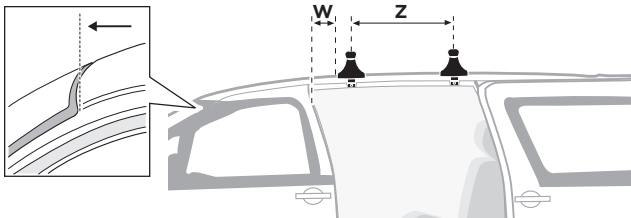

2

TOYOTA Noah, 5-dr MPV, 01-
TOYOTA Voxy, 5-dr MPV, 01- (Asia)

3

	W (mm)	Z (mm)	W (inch)	Z (inch)
TOYOTA Noah , 5-dr MPV, 01-	190	650	7 1/2	25 5/8
TOYOTA Voxy , 5-dr MPV, 01- (Asia)	190	650	7 1/2	25 5/8

x 1