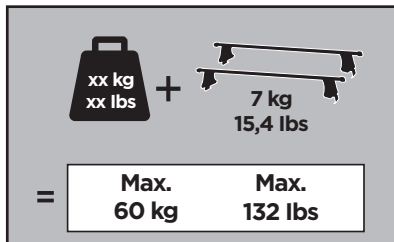

ISO 11154-E

141256

C.20140428
519-1256-02

Bring your life
thule.com