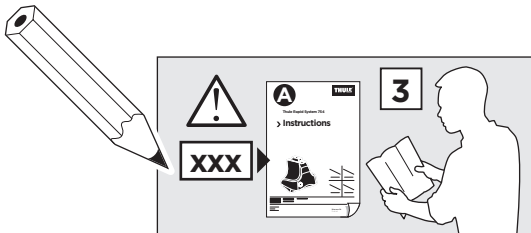

1

	X (scale)	X (mm)	X (inch)
TOYOTA Noah , 5-dr MPV, 01-	35	1001	39 ³ / ₈
TOYOTA Voxy , 5-dr MPV, 01- (Asia)	35	1001	39 ³ / ₈

	Y (scale)	Y (mm)	Y (inch)
TOYOTA Noah , 5-dr MPV, 01-	33,5	986	38 ⁷ / ₈
TOYOTA Voxy , 5-dr MPV, 01- (Asia)	33,5	986	38 ⁷ / ₈

2

TOYOTA Noah, 5-dr MPV, 01-
TOYOTA Voxy, 5-dr MPV, 01- (Asia)

3

	W (mm)	Z (mm)	W (inch)	Z (inch)
TOYOTA Noah , 5-dr MPV, 01-	190	650	7 1/2	25 5/8
TOYOTA Voxy , 5-dr MPV, 01- (Asia)	190	650	7 1/2	25 5/8

x 1