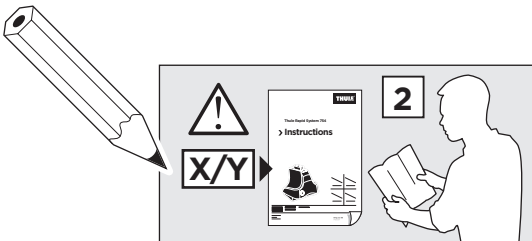

379 x2

380 x2

1198 x2

1199 x2

x1

x1

1

	X (scale)	X (mm)	X (inch)
HYUNDAI Accent, 4-dr Sedan, 11- / *12-	36	1011	39 ⁵/₈
HYUNDAI i25, 4-dr Sedan, 11-	36	1011	39 ⁵/₈
HYUNDAI Solaris, 4-dr Sedan, 11-	36	1011	39 ⁵/₈
HYUNDAI Verna, 4-dr Sedan, 11-	36	1011	39 ⁵/₈

	Y (scale)	Y (mm)	Y (inch)
HYUNDAI Accent, 4-dr Sedan, 11- / *12-	35,5	1006	39 ⁵/₈
HYUNDAI i25, 4-dr Sedan, 11-	35,5	1006	39 ⁵/₈
HYUNDAI Solaris, 4-dr Sedan, 11-	35,5	1006	39 ⁵/₈
HYUNDAI Verna, 4-dr Sedan, 11-	35,5	1006	39 ⁵/₈