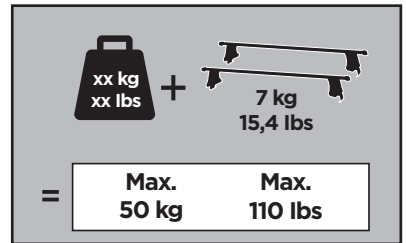

Thule Rapid System Kit 1657

> Instructions

HYUNDAI Accent, 4-dr Sedan, 11- / *12-

HYUNDAI i25, 4-dr Sedan, 11-

HYUNDAI Solaris, 4-dr Sedan, 11-

HYUNDAI Verna, 4-dr Sedan, 11-

*North America

ISO 11154-E

141657

C.20160714
519-1657-03

Bring your life

thule.com

379 x2

380 x2

1198 x2

1199 x2

x1

x1

1

	X (scale)	X (mm)	X (inch)
HYUNDAI Accent, 4-dr Sedan, 11- / *12-	36	1011	39 ⁵/₈
HYUNDAI i25, 4-dr Sedan, 11-	36	1011	39 ⁵/₈
HYUNDAI Solaris, 4-dr Sedan, 11-	36	1011	39 ⁵/₈
HYUNDAI Verna, 4-dr Sedan, 11-	36	1011	39 ⁵/₈