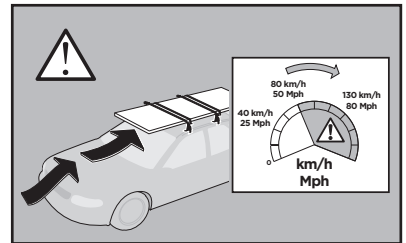

Thule Rapid System Kit 1657

> Instructions

HYUNDAI Accent, 4-dr Sedan, 11- / *12-

HYUNDAI i25, 4-dr Sedan, 11-

HYUNDAI Solaris, 4-dr Sedan, 11-

HYUNDAI Verna, 4-dr Sedan, 11-

*North America

ISO 11154-E

141657

C.20160714
519-1657-03

Bring your life

thule.com

379 x2

380 x2

1198 x2

1199 x2

x1

x1

1

	X (scale)	X (mm)	X (inch)
HYUNDAI Accent, 4-dr Sedan, 11- / *12-	36	1011	39 ⁵/₈
HYUNDAI i25, 4-dr Sedan, 11-	36	1011	39 ⁵/₈
HYUNDAI Solaris, 4-dr Sedan, 11-	36	1011	39 ⁵/₈
HYUNDAI Verna, 4-dr Sedan, 11-	36	1011	39 ⁵/₈