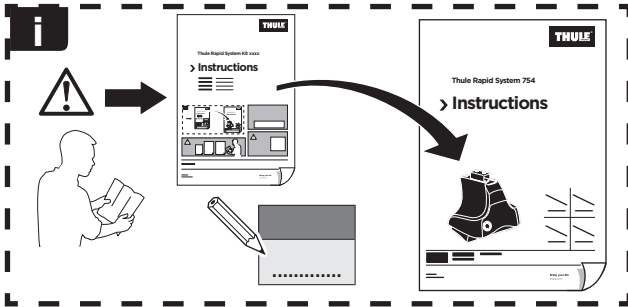

Thule Rapid System Kit 1657

> Instructions

HYUNDAI Accent, 4-dr Sedan, 11- / *12-

HYUNDAI i25, 4-dr Sedan, 11-

HYUNDAI Solaris, 4-dr Sedan, 11-

HYUNDAI Verna, 4-dr Sedan, 11-

*North America

ISO 11154-E

141657

C.20160714
519-1657-03

Bring your life

thule.com

379 x2

380 x2

1198 x2

1199 x2

x1

x1

1

	X (scale)	X (mm)	X (inch)
HYUNDAI Accent, 4-dr Sedan, 11- / *12-	36	1011	39 ⁵/₈
HYUNDAI i25, 4-dr Sedan, 11-	36	1011	39 ⁵/₈
HYUNDAI Solaris, 4-dr Sedan, 11-	36	1011	39 ⁵/₈
HYUNDAI Verna, 4-dr Sedan, 11-	36	1011	39 ⁵/₈