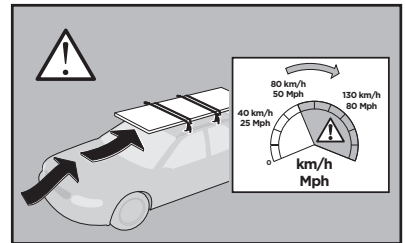

Thule Rapid System Kit 1287

> Instructions

TOYOTA Landcruiser Prado, 5-dr SUV, 02-09

TOYOTA Landcruiser 90, 5-dr SUV, 02-03

TOYOTA Landcruiser (120), 5-dr SUV, 04-09

ISO 11154-E

141287

C.20170601
519-1287-02

Bring your life

thule.com

111 x2

477 x2

x1

113 x2

551 x2

x1

1

	X (scale)	X (mm)	X (inch)
TOYOTA Landcruiser Prado, 5-dr SUV, 02-09	48	1131	44 1/2
TOYOTA Landcruiser 90, 5-dr SUV, 02-03	48	1131	44 1/2
TOYOTA Landcruiser (120), 5-dr SUV, 04-09	48	1131	44 1/2