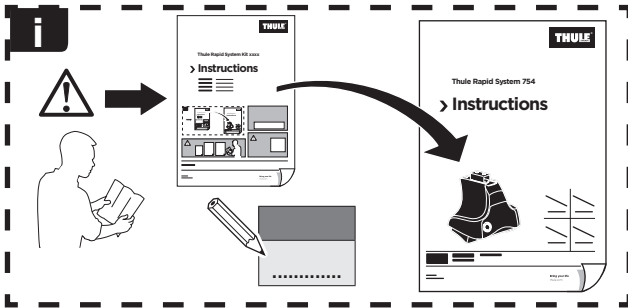

# > Instructions

**TOYOTA Landcruiser Prado**, 5-dr SUV, 02-09

**TOYOTA Landcruiser 90**, 5-dr SUV, 02-03

**TOYOTA Landcruiser (120)**, 5-dr SUV, 04-09

ISO 11154-E

**141287**

C.20170601  
519-1287-02

**Bring your life**