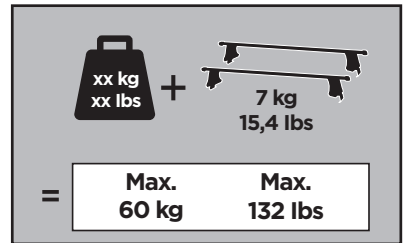

Thule Rapid System Kit 1287

> Instructions

TOYOTA Landcruiser Prado, 5-dr SUV, 02-09

TOYOTA Landcruiser 90, 5-dr SUV, 02-03

TOYOTA Landcruiser (120), 5-dr SUV, 04-09

ISO 11154-E

141287

C.20170601
519-1287-02

Bring your life

thule.com

111 x2

477 x2

x1

113 x2

551 x2

x1

1

	X (scale)	X (mm)	X (inch)
TOYOTA Landcruiser Prado, 5-dr SUV, 02-09	48	1131	44 1/2
TOYOTA Landcruiser 90, 5-dr SUV, 02-03	48	1131	44 1/2
TOYOTA Landcruiser (120), 5-dr SUV, 04-09	48	1131	44 1/2